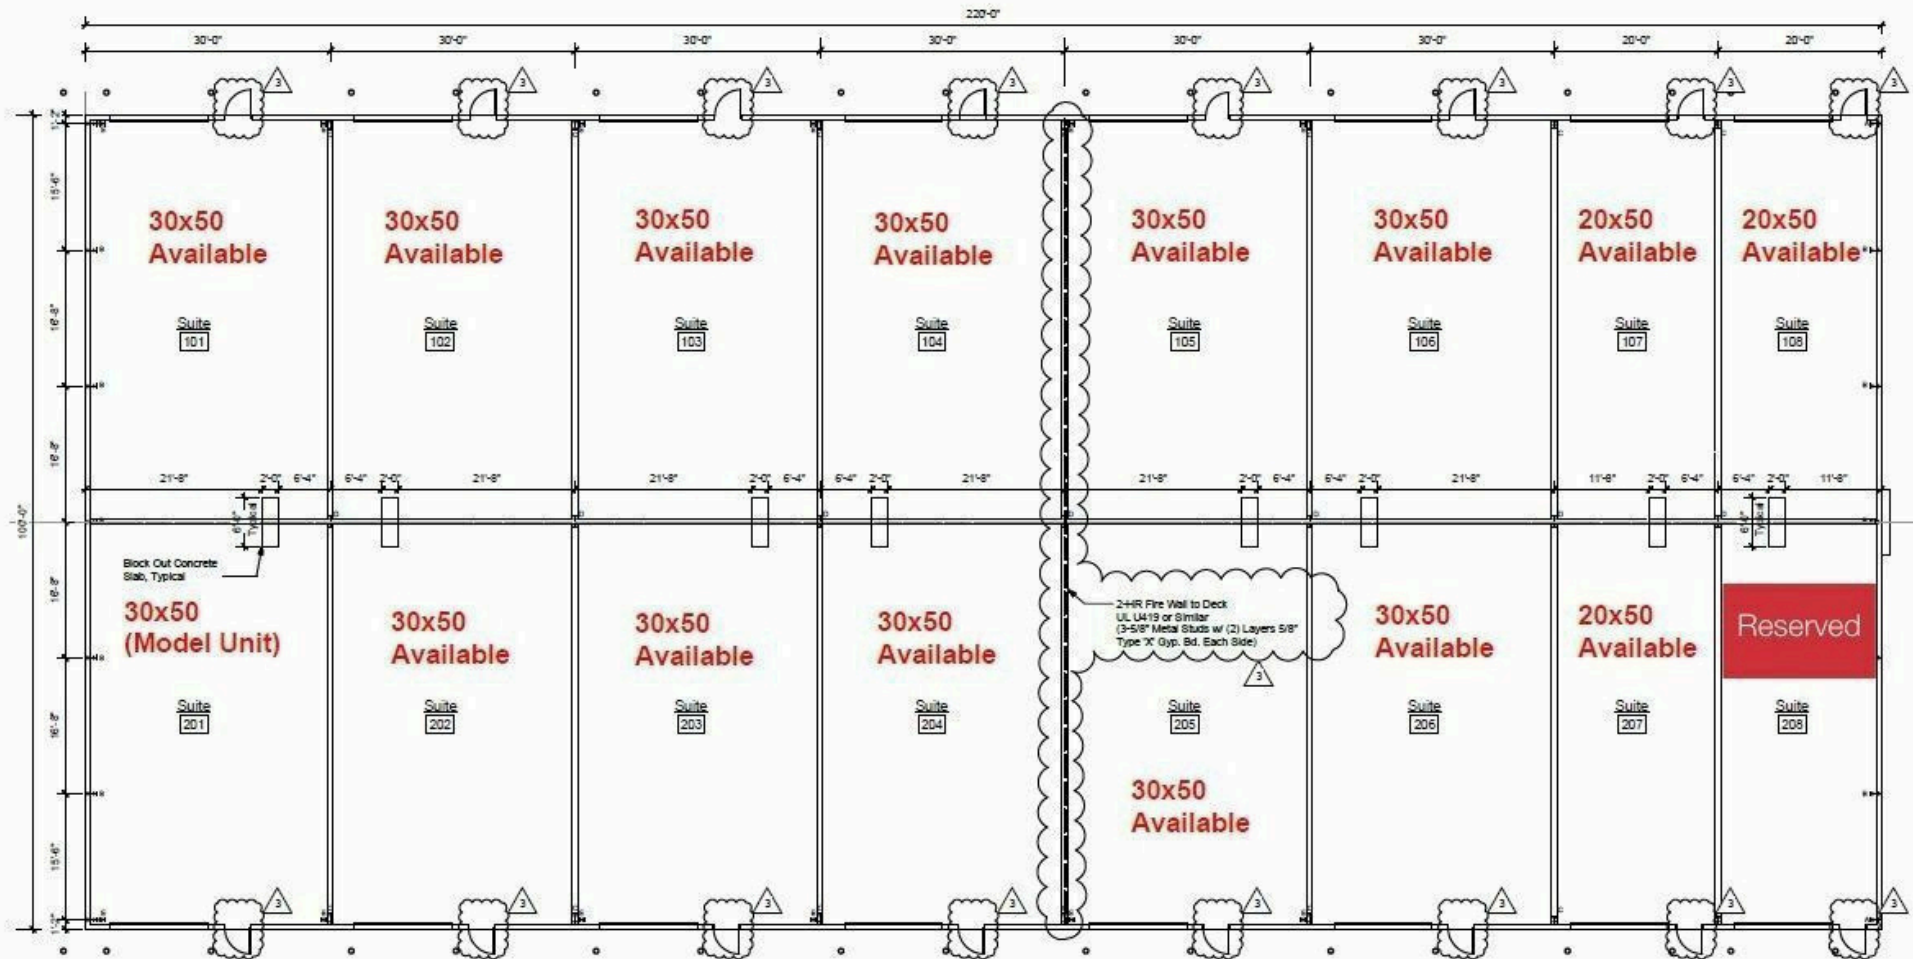

Flex Space KS Upgrade List

Upgrade	Description	Price X 1,000 SF	Price X 1,500 SF
Epoxy Floors Solid Color	100% solid epoxy for Heavy duty use 3 coat system solid color	\$ 5,000.00	\$ 7,500.00
Restroom/Shower	Metal studs, sheet rock, hard lid, paint, shower surround entry door tankless WH, toilet and vanity, ceramic tile floors (8x8, 64 SF)	\$ 9,370.00	\$ 9,370.00
HVAC	Mini split multiple heads - 1,000 SF unit 3 ton 1,500 SF unit 4 ton	\$ 9,720.00	\$ 13,650.00
Mezzanines	42" stair case with hand rail/ 42" railing guard 1,000 SF Unit 20x16.5 1,500 SF Unit 30x16.5	\$ 16,500.00	\$ 24,700.00
Big as Fan	14' ceiling fan, electrical, base install	\$ 8,700.00	\$ 8,700.00
Car Lift	9,000lb 2 post car lift	\$ 7,780.00	\$ 7,780.00