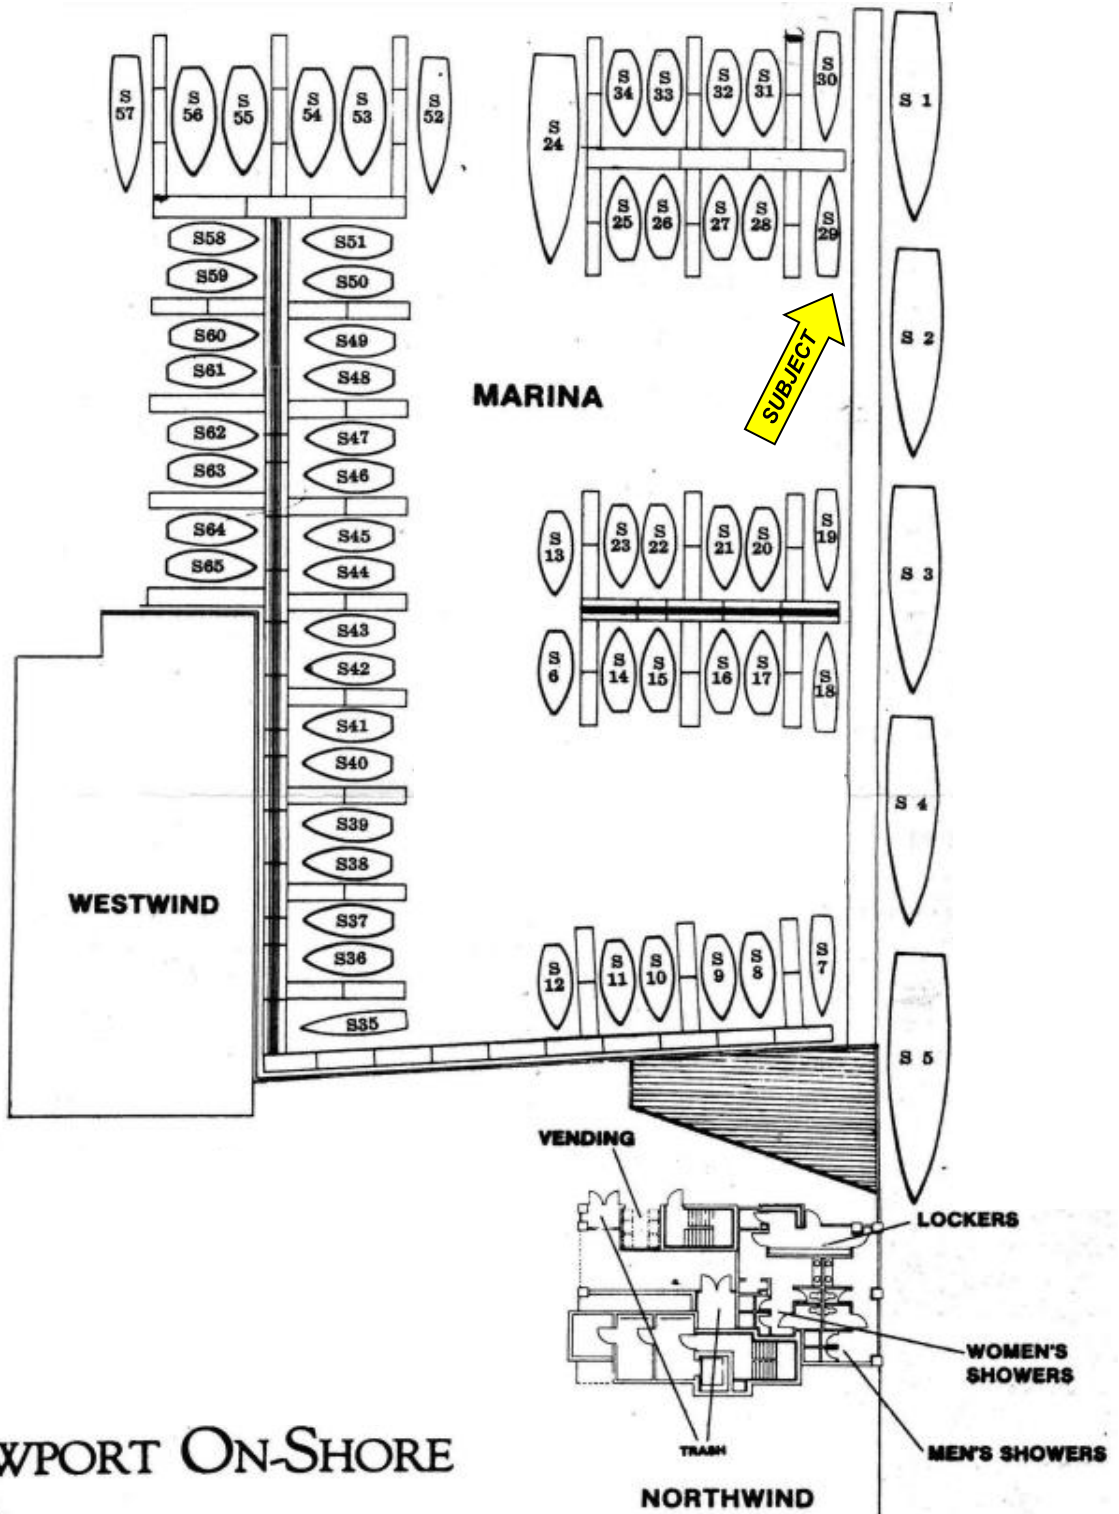

Marina Slip Available Newport, Rhode Island

NEWPORT ON-SHORE

FOR MORE INFORMATION CONTACT:

Joe Mardo

THE DISCOVERY GROUP, INC.

UNLOCKING OPPORTUNITIES
ONE INVESTMENT AT A TIME

The information contained herein is for informational purposes only and no representations, warranties and/or guarantees are being made as to the current or future conditions of the above property. Current conditions must be independently confirmed. All information is subject to change and verification and no liability for errors or omissions is assumed.