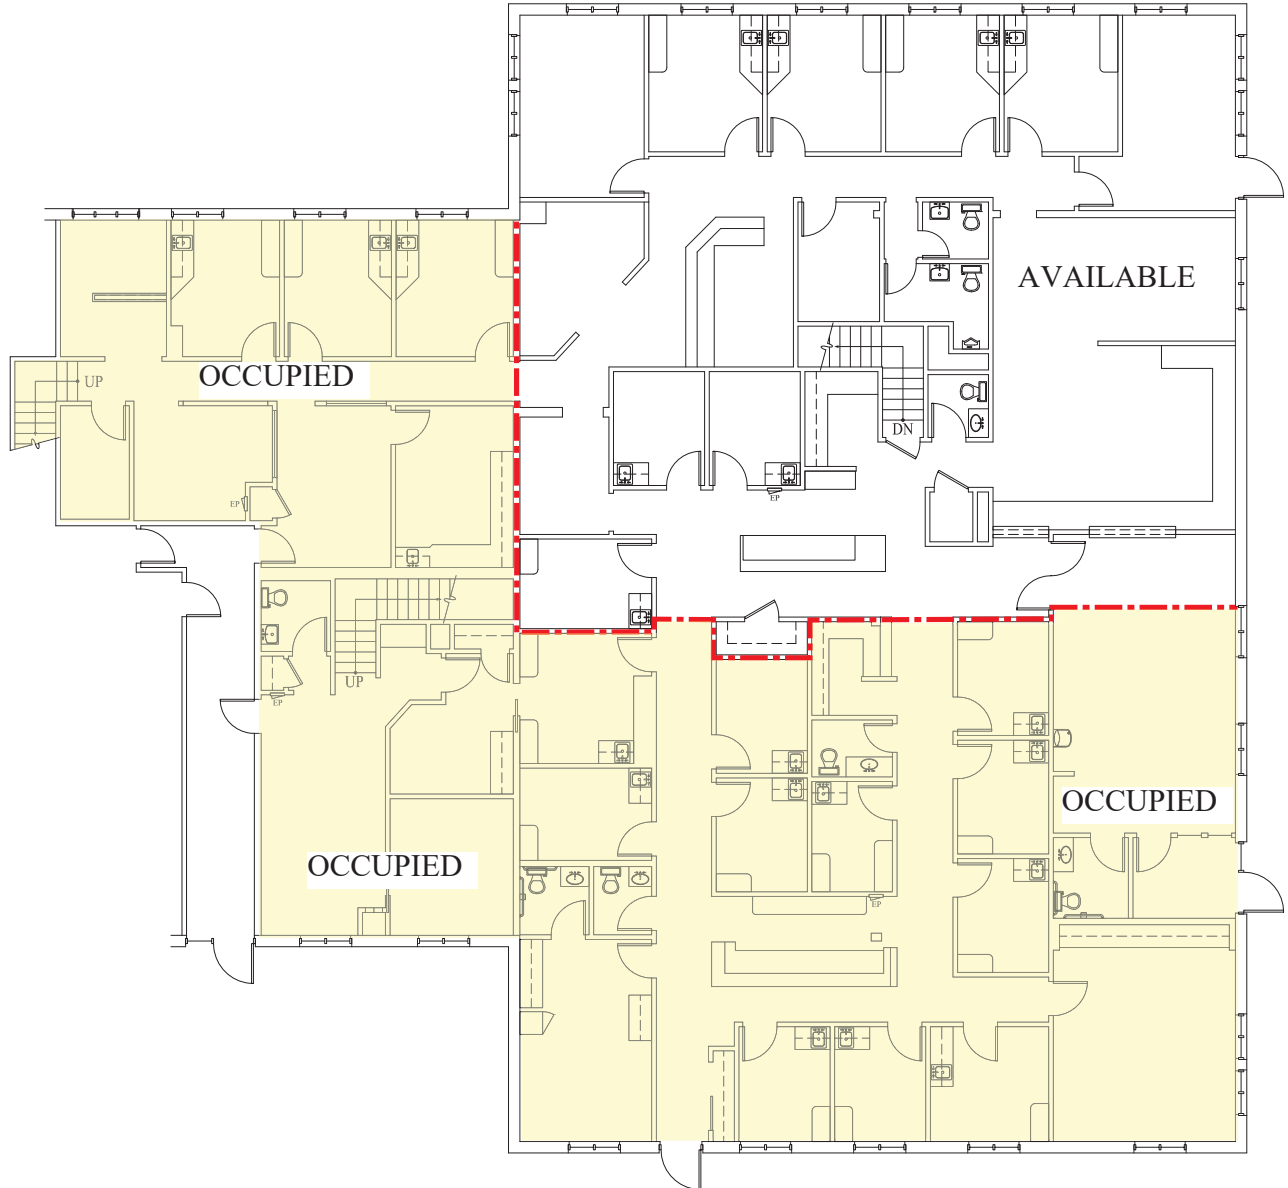

1538 - 1590 N. Arlington Heights Rd.
Arlington Heights, Illinois 60004

Location Plan:

N. Arlington Heights Road

AVAILABLE:

3,400 sq. ft.
Floor Plan
(First)