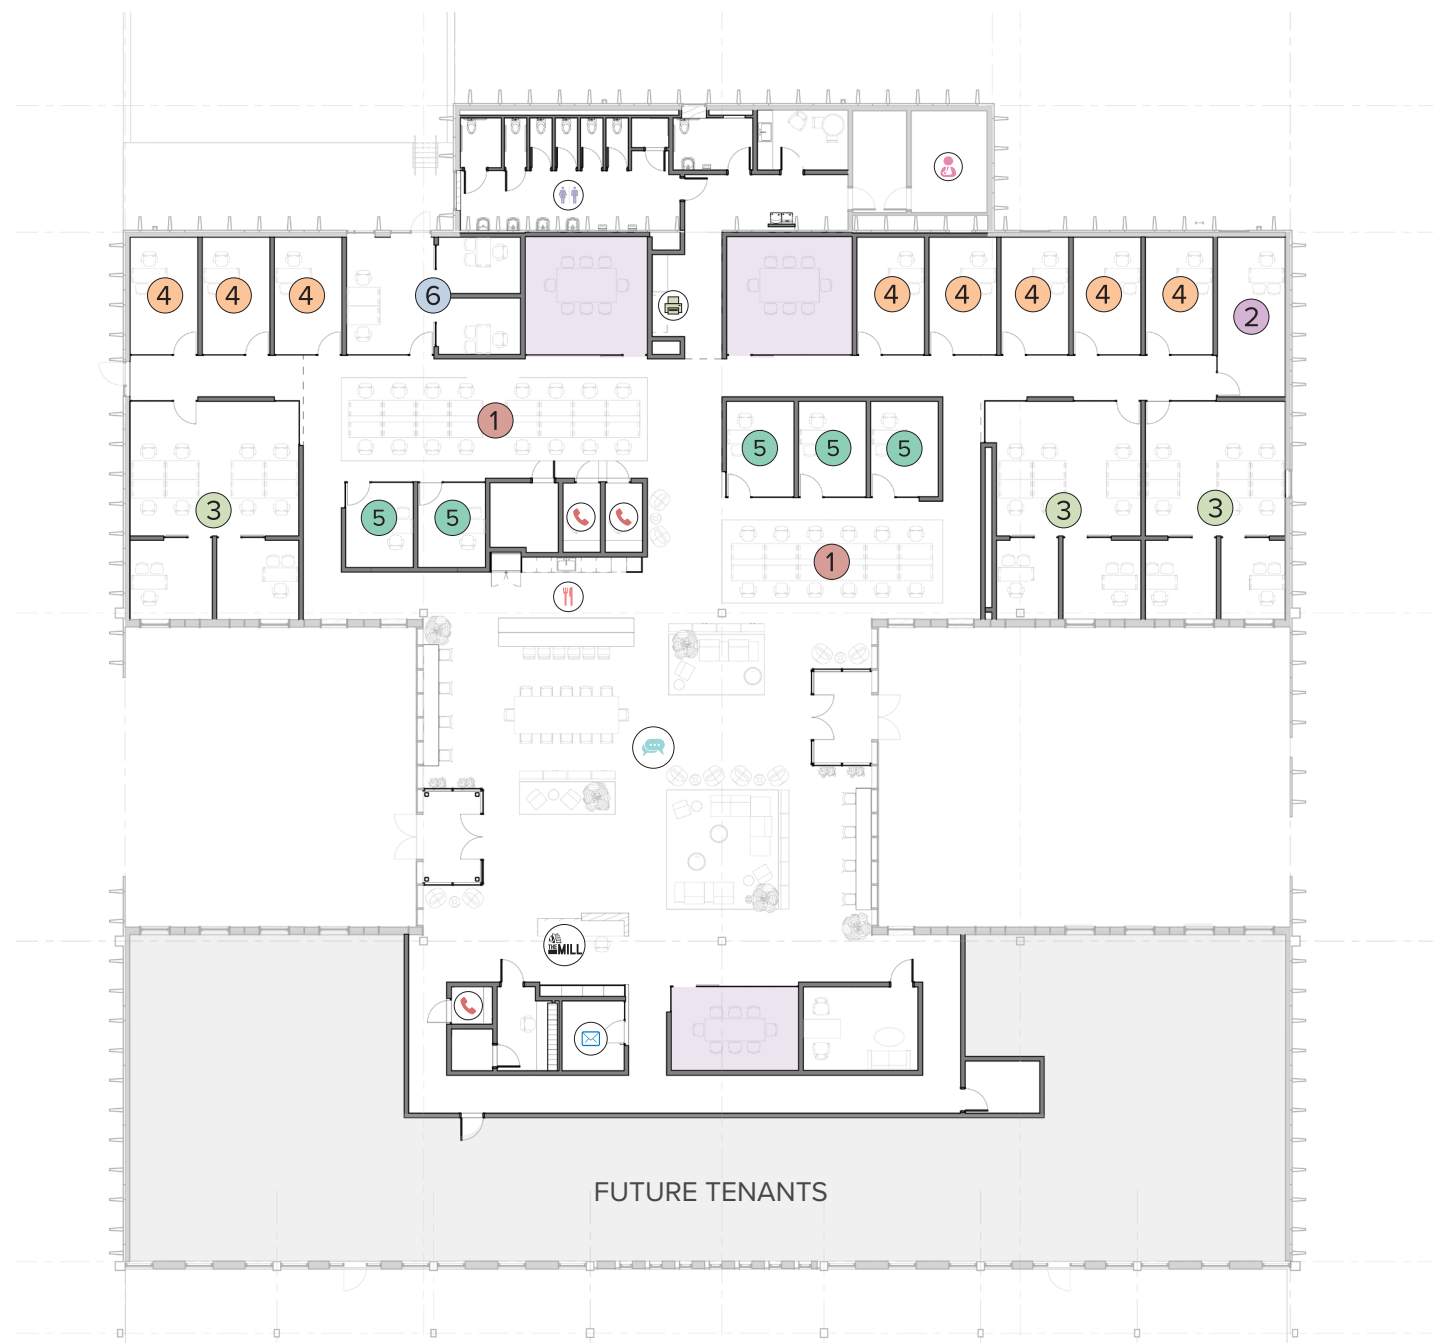

Seaford
 800 Atlanta Road
 Seaford, DE 19973
themillspace.com/seaford

Membership Annual Prices

Membership	Annual Prices
Small Office	\$1,270
Medium Office	\$1,270
Large Office	\$1,500
Small Suite	\$2,420
Large Suite	\$3,800
Desk	\$350
Virtual	\$90

Beautiful community spaces for casual meetings, socializing, relaxing and hosting events

Prices above reflect on an annual price for membership options. Prices vary and subject to change. Please inquire with our team on pricing for all types of membership options, including customized suites at support@themillspace.com.

Offices

- ① Desks
- ② Large Office
- ③ Large Office Suite
- ④ Medium Office
- ⑤ Small Office
- ⑥ Small Office Suite

Perks

- ☘ Community Spaces
- ☎ Phone Booths
- ♀ Maternity Room
- 🗨 Conference Room
- 🚻 Restrooms
- 🖨 Print Center
- 👤 Front Desk
- ✉ Mail
- 🍳 Pantry