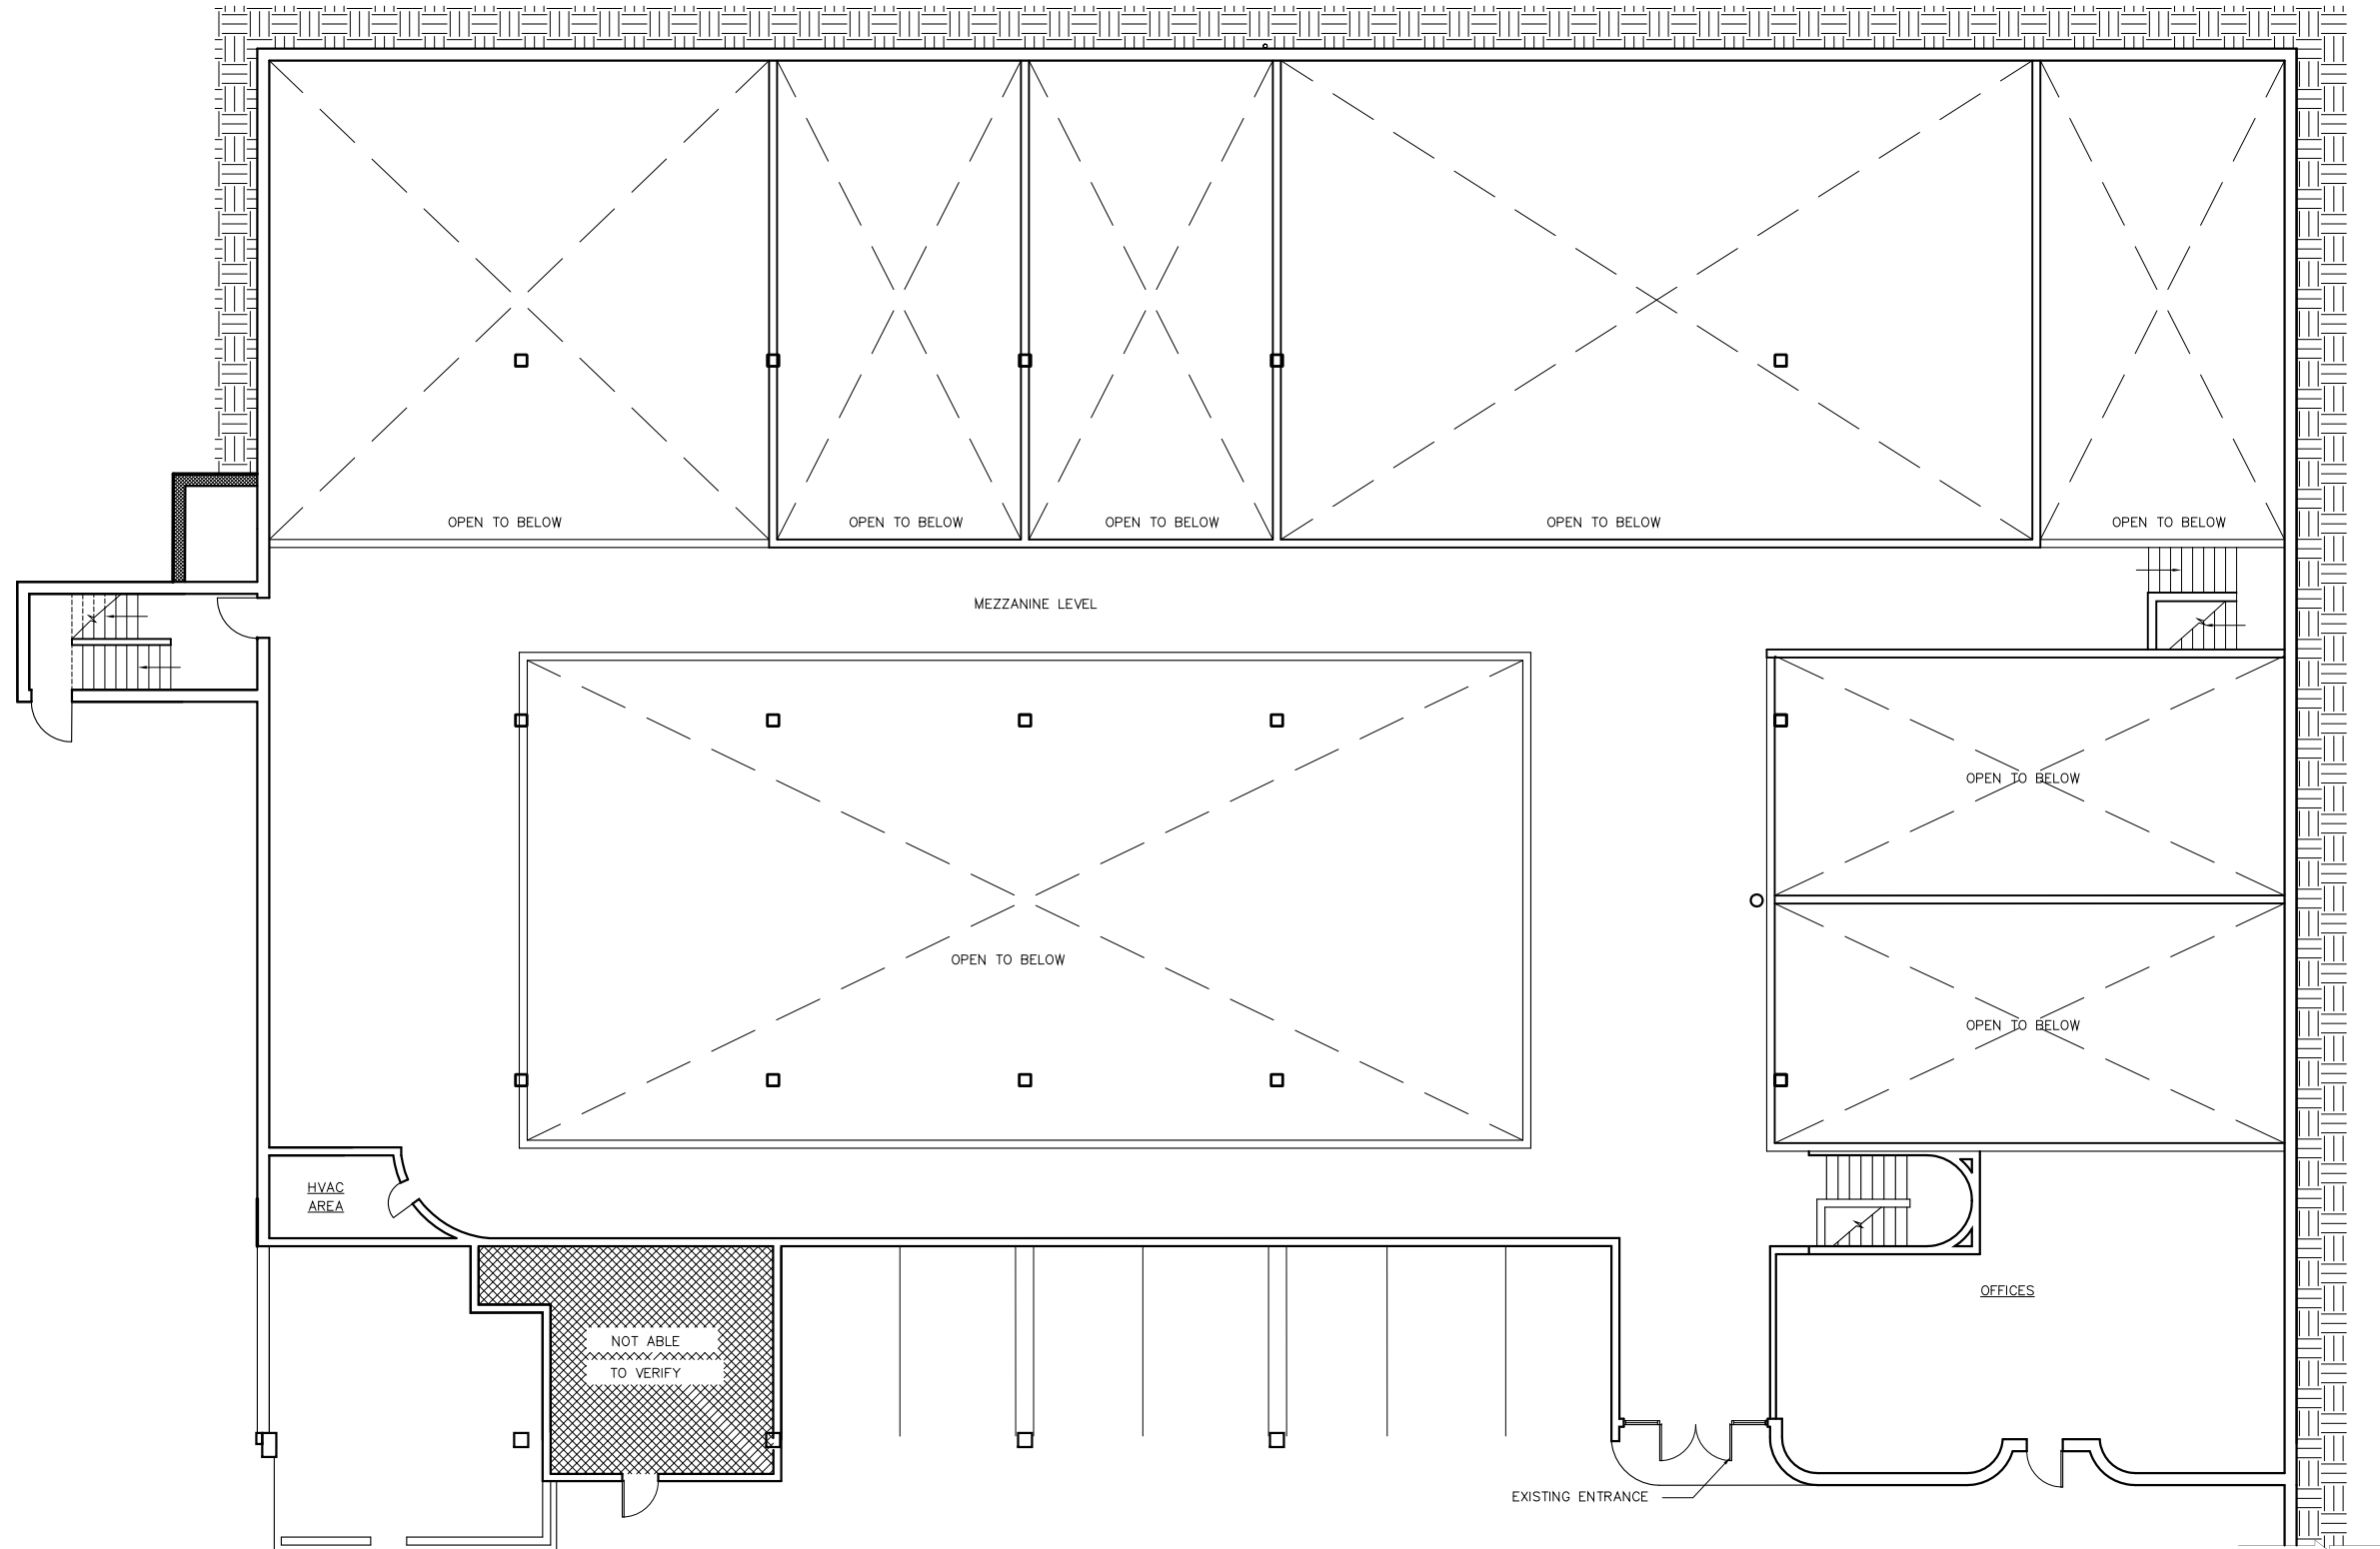

LEASE OUTLINE DRAWING
SUITE 103 - MEZZANINE LEVEL

SUITE 103
MEZZANINE LEVEL

04.21.2016

INTERIORS ARCHITECTURE GRAPHICS

A S D