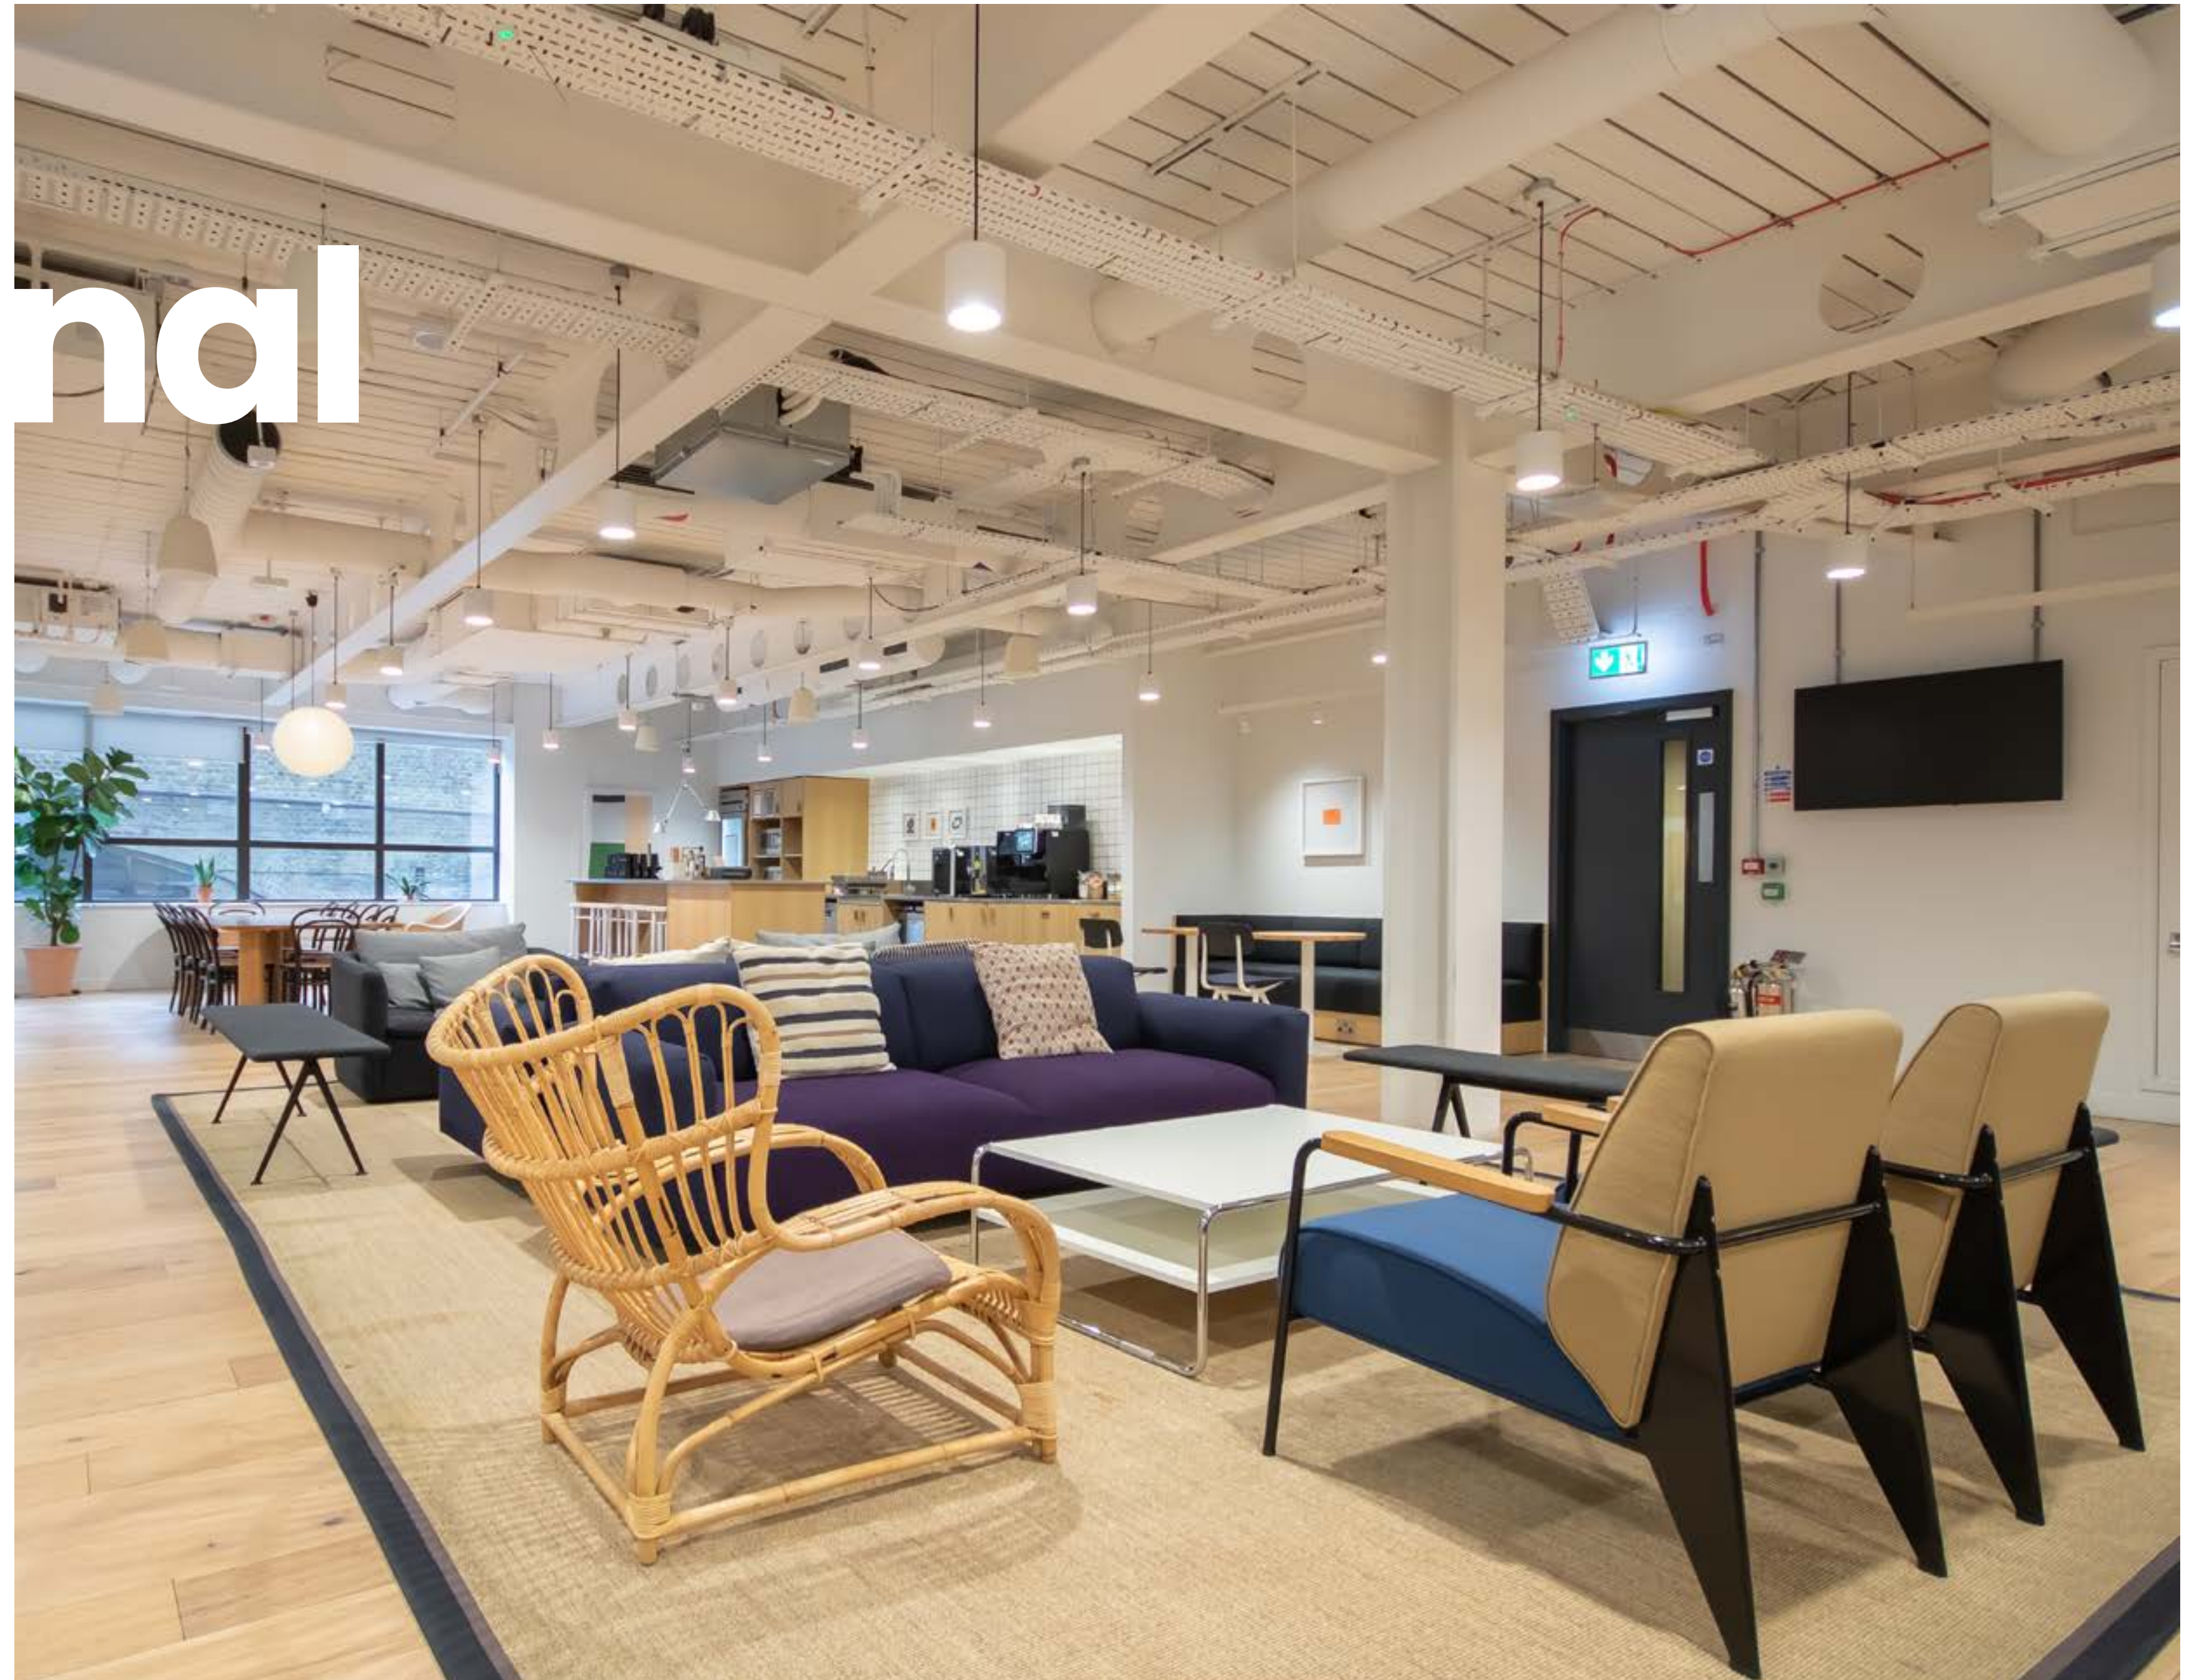

Shared Communal Space