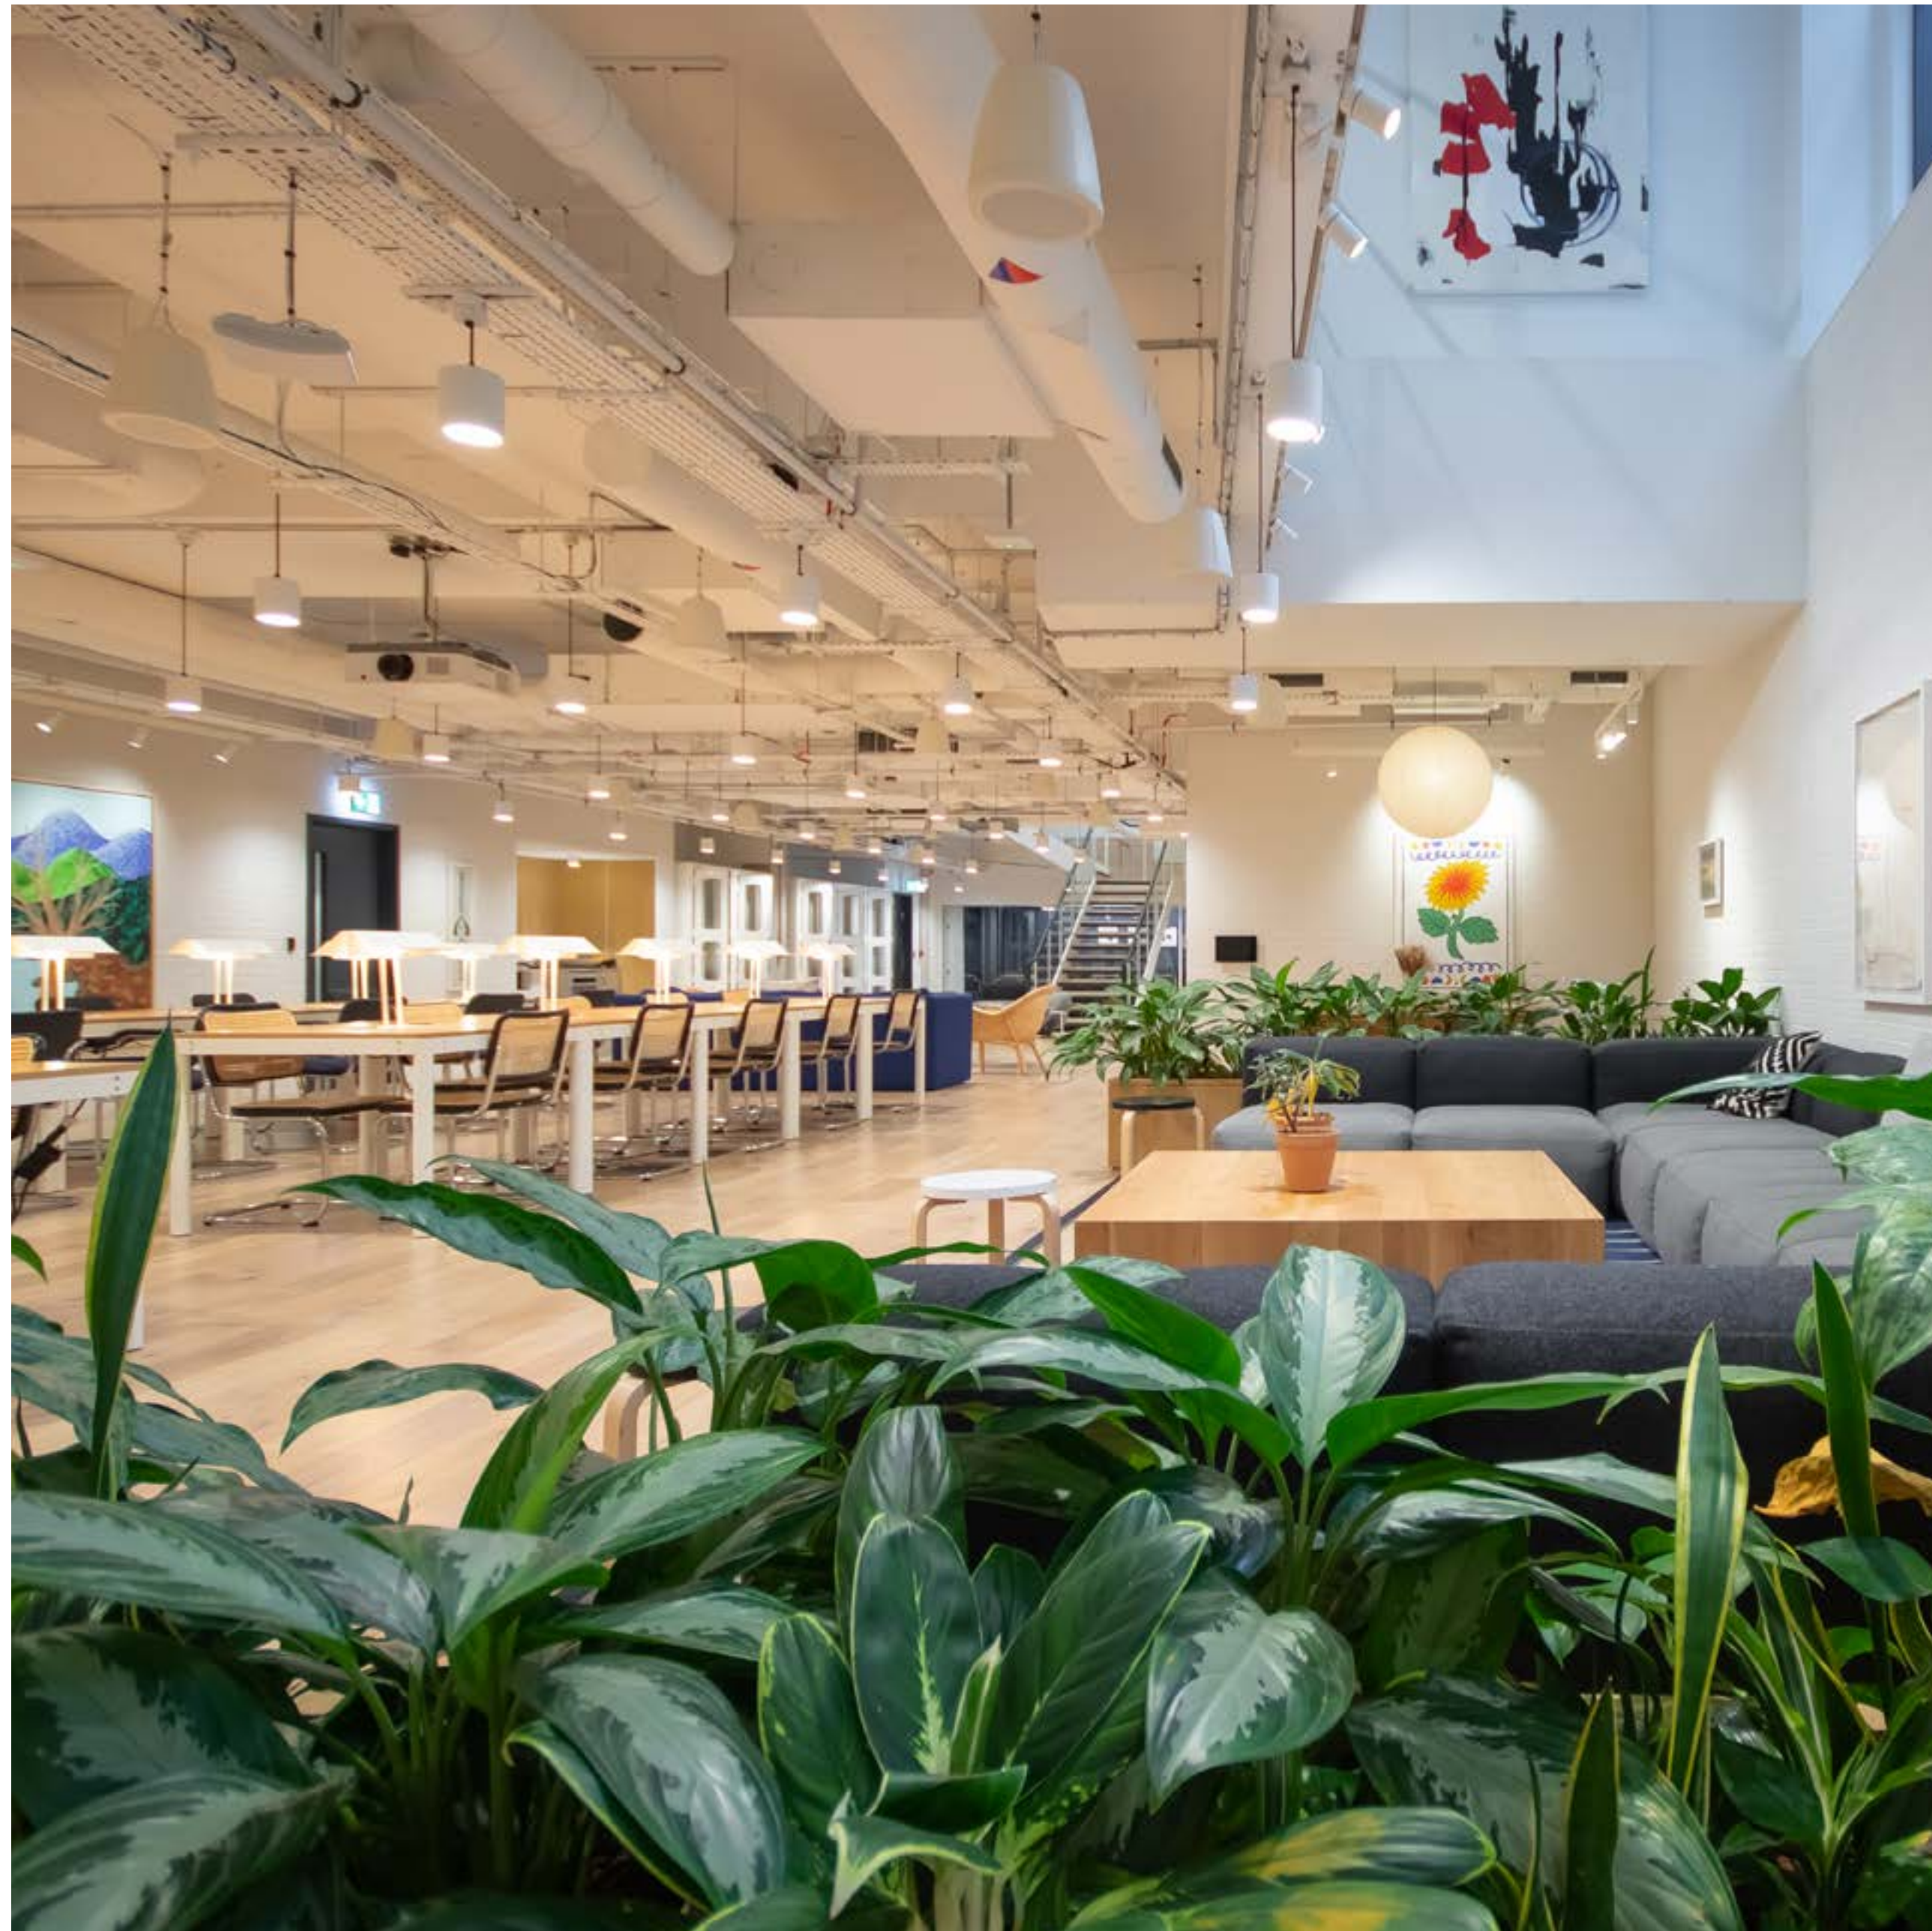

CONTACT

DAVID KAISER
07861 396647 / 020 8050 3325
hello@shoreditch-exchange.com or
david@shoreditch-exchange.com

Senna Building
Gorsuch Place
E2 8JF

shoreditch
eXchange