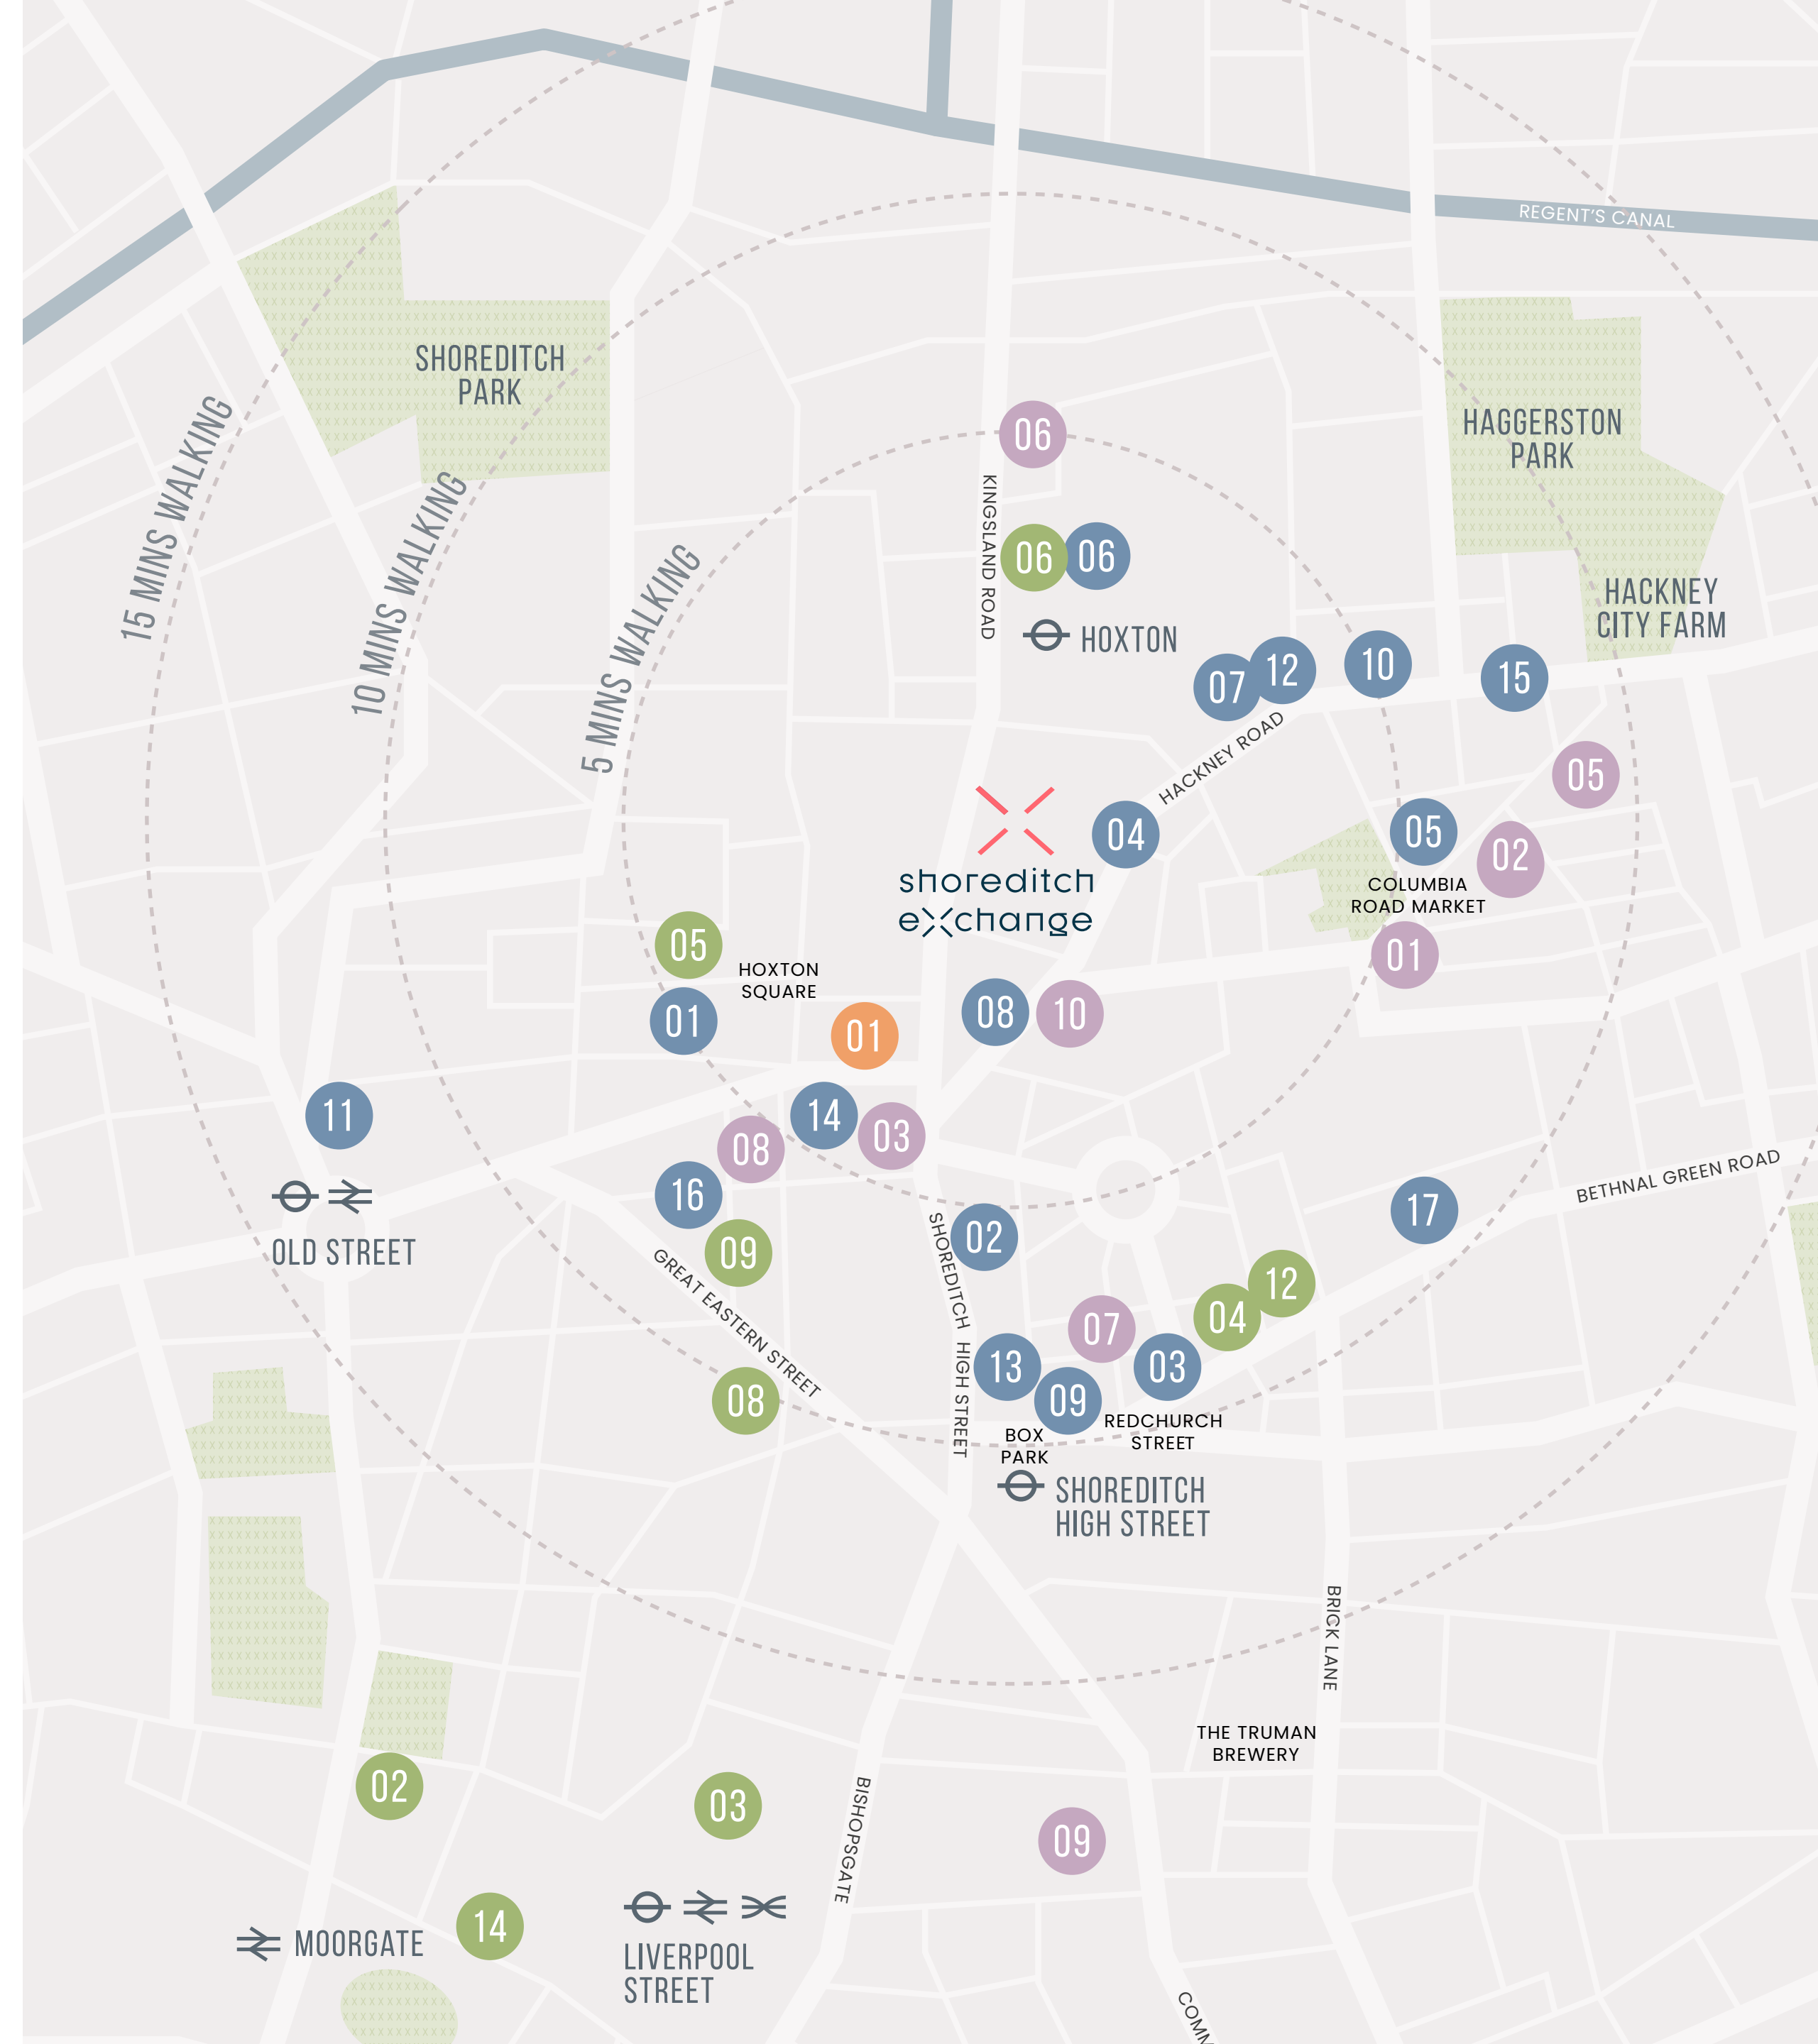

GREAT LOCATION AND TRANSPORT LINKS

1 minute walk to Hoxton Station, 10 minute walk to Shoreditch High St station and a 12 minute walk to Old Street Station.

Vibrant East London location with it's abundance of independent restaurants, bars and leisure offerings.

RESTAURANTS & BARS

- 01 8 Hoxton Square
  N1 6NU
- 02 Ace Hotel (Hoi Polloi)
  E1 6JQ
- 03 Charista
  E1 6LA
- 04 Music & Beans
  E2 7RG
- 05 Brawn
  E2 7RG
- 06 Fabrique Bakery
  E2 8HZ
- 07 Long White Cloud
  E2 8JL
- 08 Looking Glass
  E2 7NX
- 09 Lyle's
  E1 6JJ
- 10 Morito
  E2 8JL
- 11 Nightjar
  EC1V 1JB
- 12 Sager + Wilde
  E2 8JL
- 15 The Marksman
  E2 7SJ
- 16 Bottega Prelibato
  EC2A 3QB
- 17 Well and Bucket
  E2 7DG

GALLERIES & CULTURE

- 02 Bloomberg Space
  EC2A 1HD
- 03 Broadgate Art Trail
  Various locations around Bishopsgate
- 04 Electric Cinema
  E2 7DP
- 06 Museum of the Home
  E2 8EA
- 08 Jealous Gallery
  EC2A 3PT
- 09 Pure Evil Gallery
  EC2A 4XS

BOUTIQUES & SHOPPING

- 01 Angela Flanders
  E2 7QB
- 02 Artisans + Adventurers
  E2 7RG
- 03 Atomic Antiques
  E1 6JE
- 04 Broadway Market
  E8 4QJ
- 05 Columbia Road Flower Market
  E2 7RG
- 06 Love Vinyl
  E2 8JD
- 07 Redchurch Street
  Featured boutiques:
  Aesop, Aimé, J.Crew, Labour and Wait, Sunspel, Versus Versace
- 08 SCP
  EC2A 3BX
- 09 Spitalfields Market
  E1 6EW

HOTELS

- 01 Courthouse Hotel
  EC1V 9LL
- 02 Mama Shelter
  E2 8PP