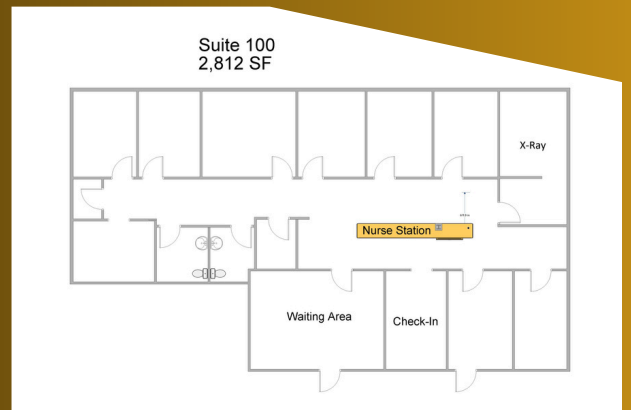

Medical Space for Lease

Property Highlights

- ✦ Built out Urgent Care
- ✦ X-Ray and Lab
- ✦ Highly Visible End Cap
- ✦ Full Facade Remodel
- ✦ Additional Space Available

\$27.00 NNN
2,812 SF

Jim Goodwin

📞 214-616-2678