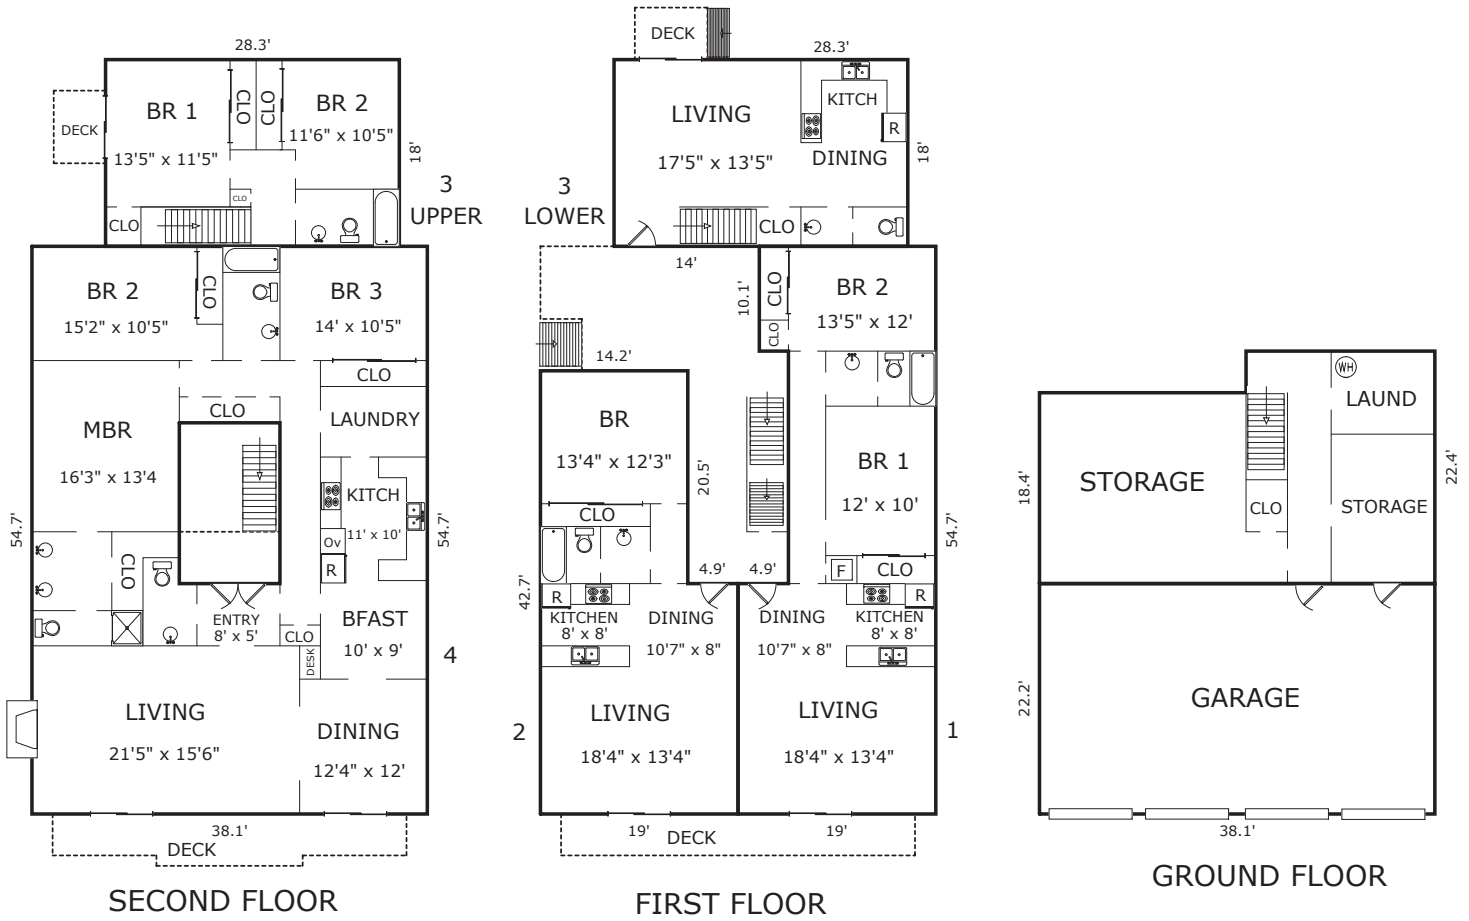

457 SPENCER STREET, MONTEREY, CA 93940

AREA CALCULATIONS

Unit 1:		913sf
Unit 2:		714
Unit 3 (lower):	508	
Unit 3 (upper):	470 =	978
Unit 4:		1,934
Net Livable Area:		4,539sf
Garage:		846
Storage and Laundry:		774
Deck (Unit 1):	68	Deck (Unit 2): 68
Deck (Unit 2):	35	Deck (Unit 3): 35
Deck (Unit 3):		Deck (Unit 4): 151