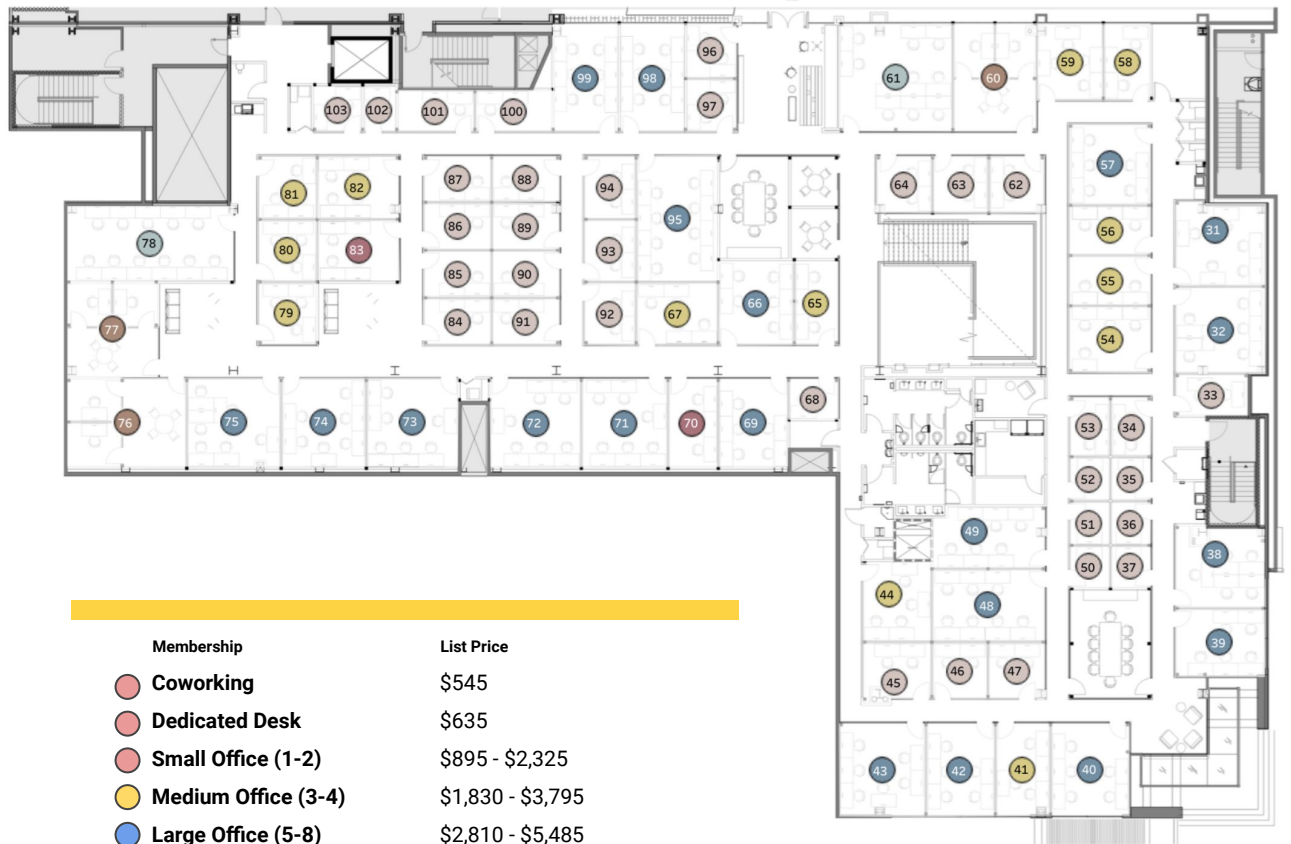

SCOTTSDALE - FASHION SQUARE

7014 CAMELBACK RD.
SUITE B100A

Membership	List Price
 Coworking	\$545
 Dedicated Desk	\$635
 Small Office (1-2)	\$895 - \$2,325
 Medium Office (3-4)	\$1,830 - \$3,795
 Large Office (5-8)	\$2,810 - \$5,485
 Extra Large Office (9+)	\$5,960 - \$6,375
 Executive Suite	\$4,965 - \$6,210