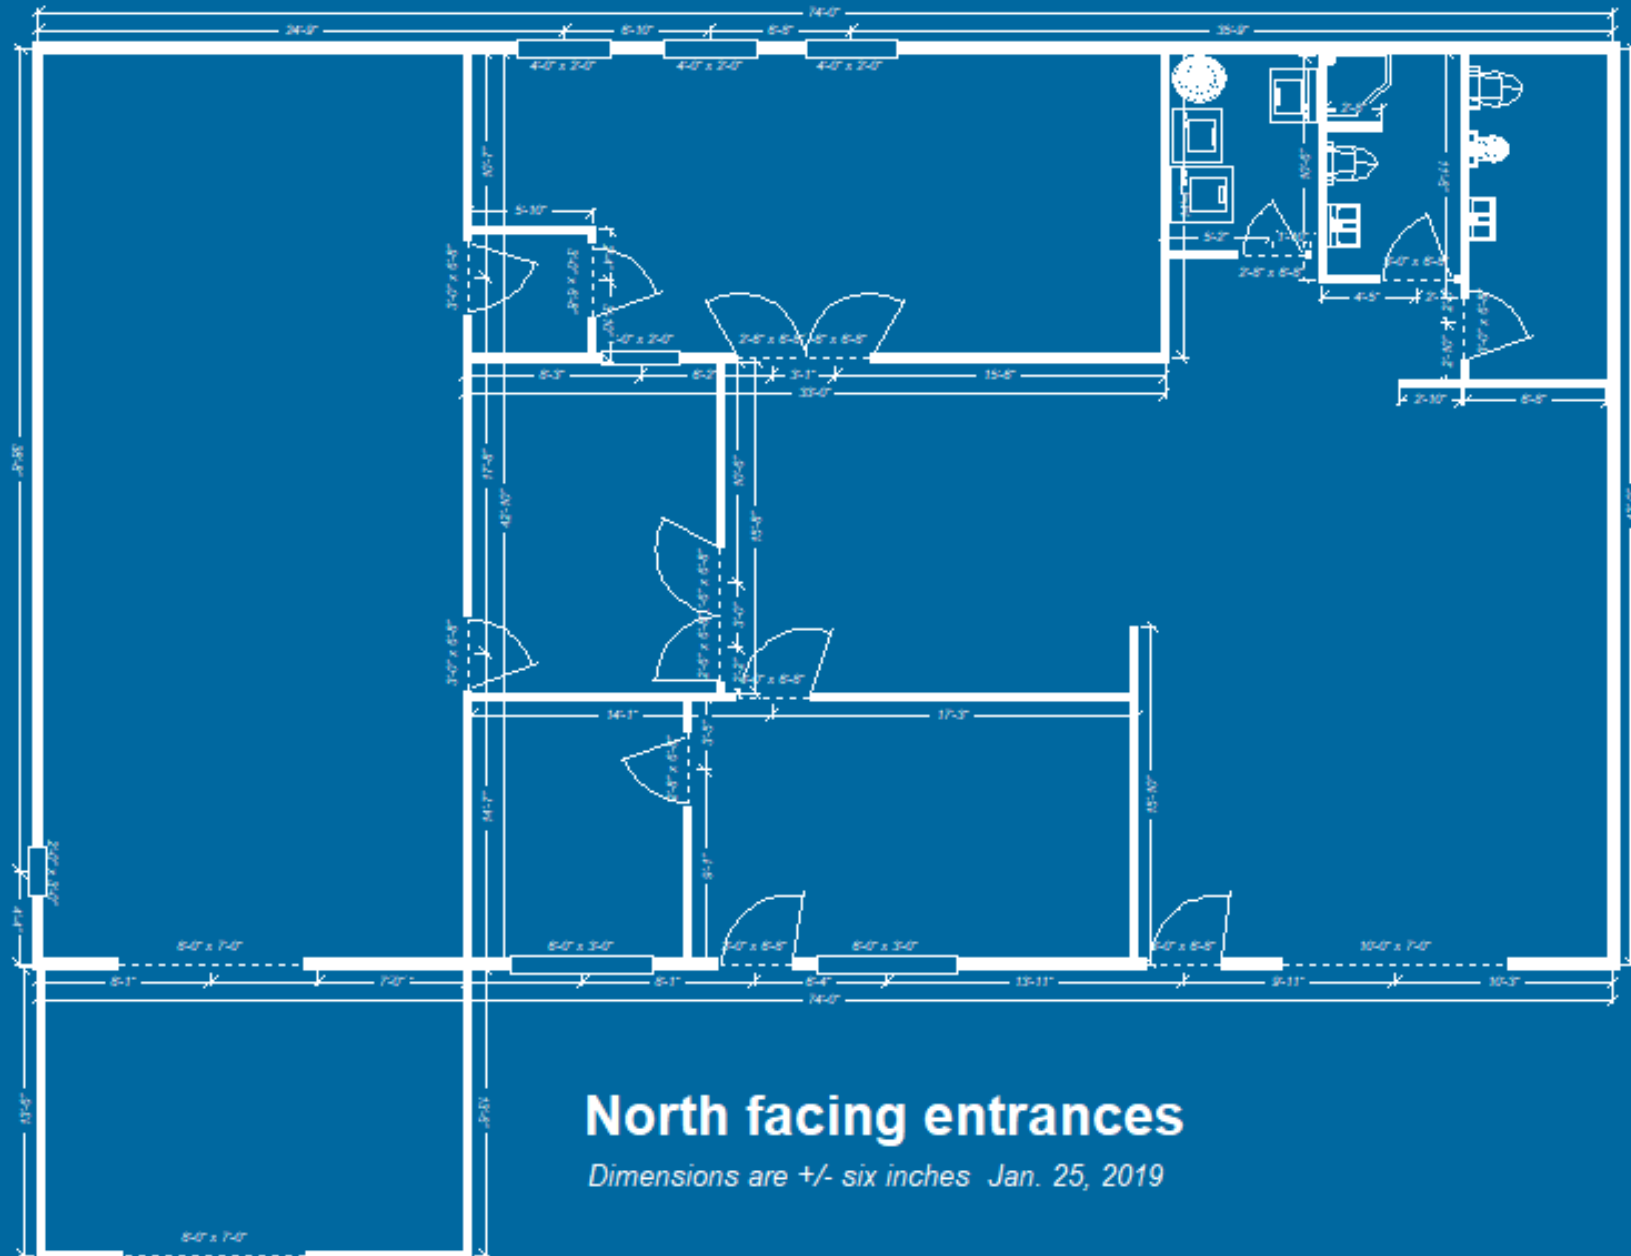

# 10 East Veterans Memorial Hwy Kasson, MN 55944

**North facing entrances**

*Dimensions are +/- six inches Jan. 25, 2019*