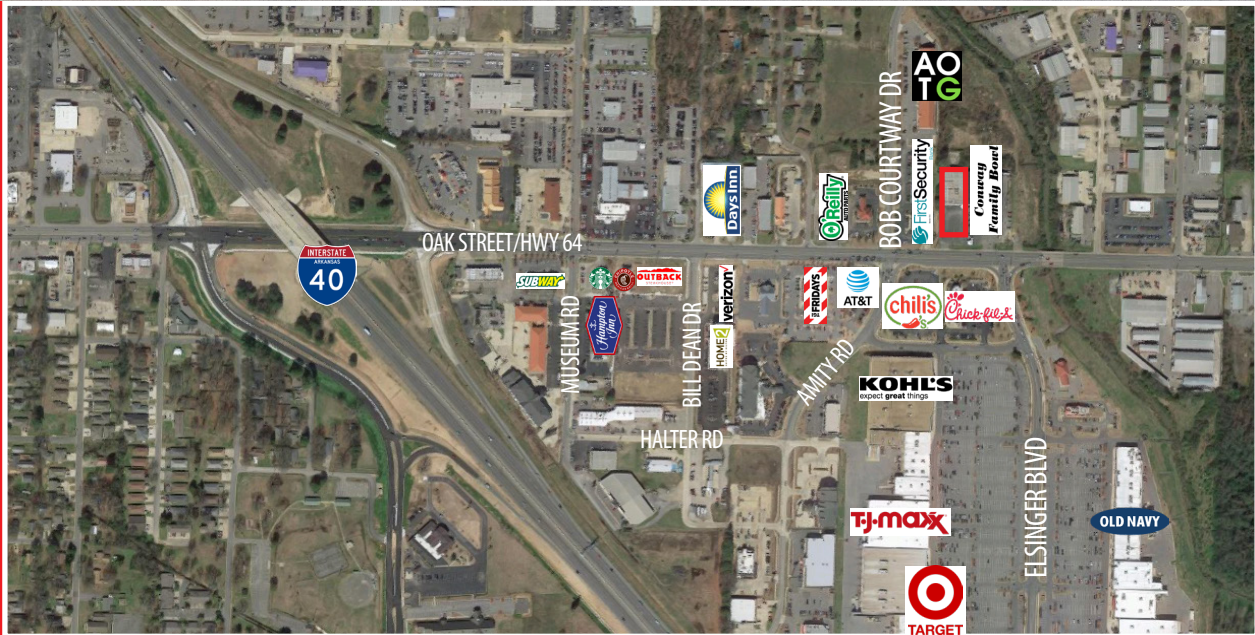

1120 E OAK ST | CONWAY, AR

AVAILABLE

Suite 103 ■ 3,072 SF

■ \$25/SF, NNN

■ \$20/ft T.I. Allowance

suites can be combined

1120 E OAK ST | CONWAY, AR