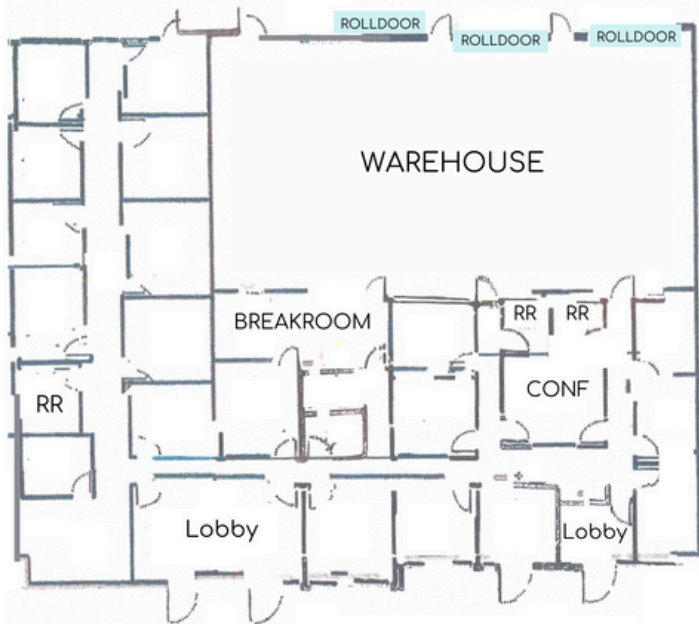

*Rent is dependent on the size of the suite. All utilities- water, electricity, gas, and internet

**430 Winkler Drive
Alpharetta GA
Suites 300-500**

+/- 6,950 sqft

For More Information, Contact:
Rebecca Davis, Summit Real Estate
rdavis@summitgeorgia.com
770-633-4370