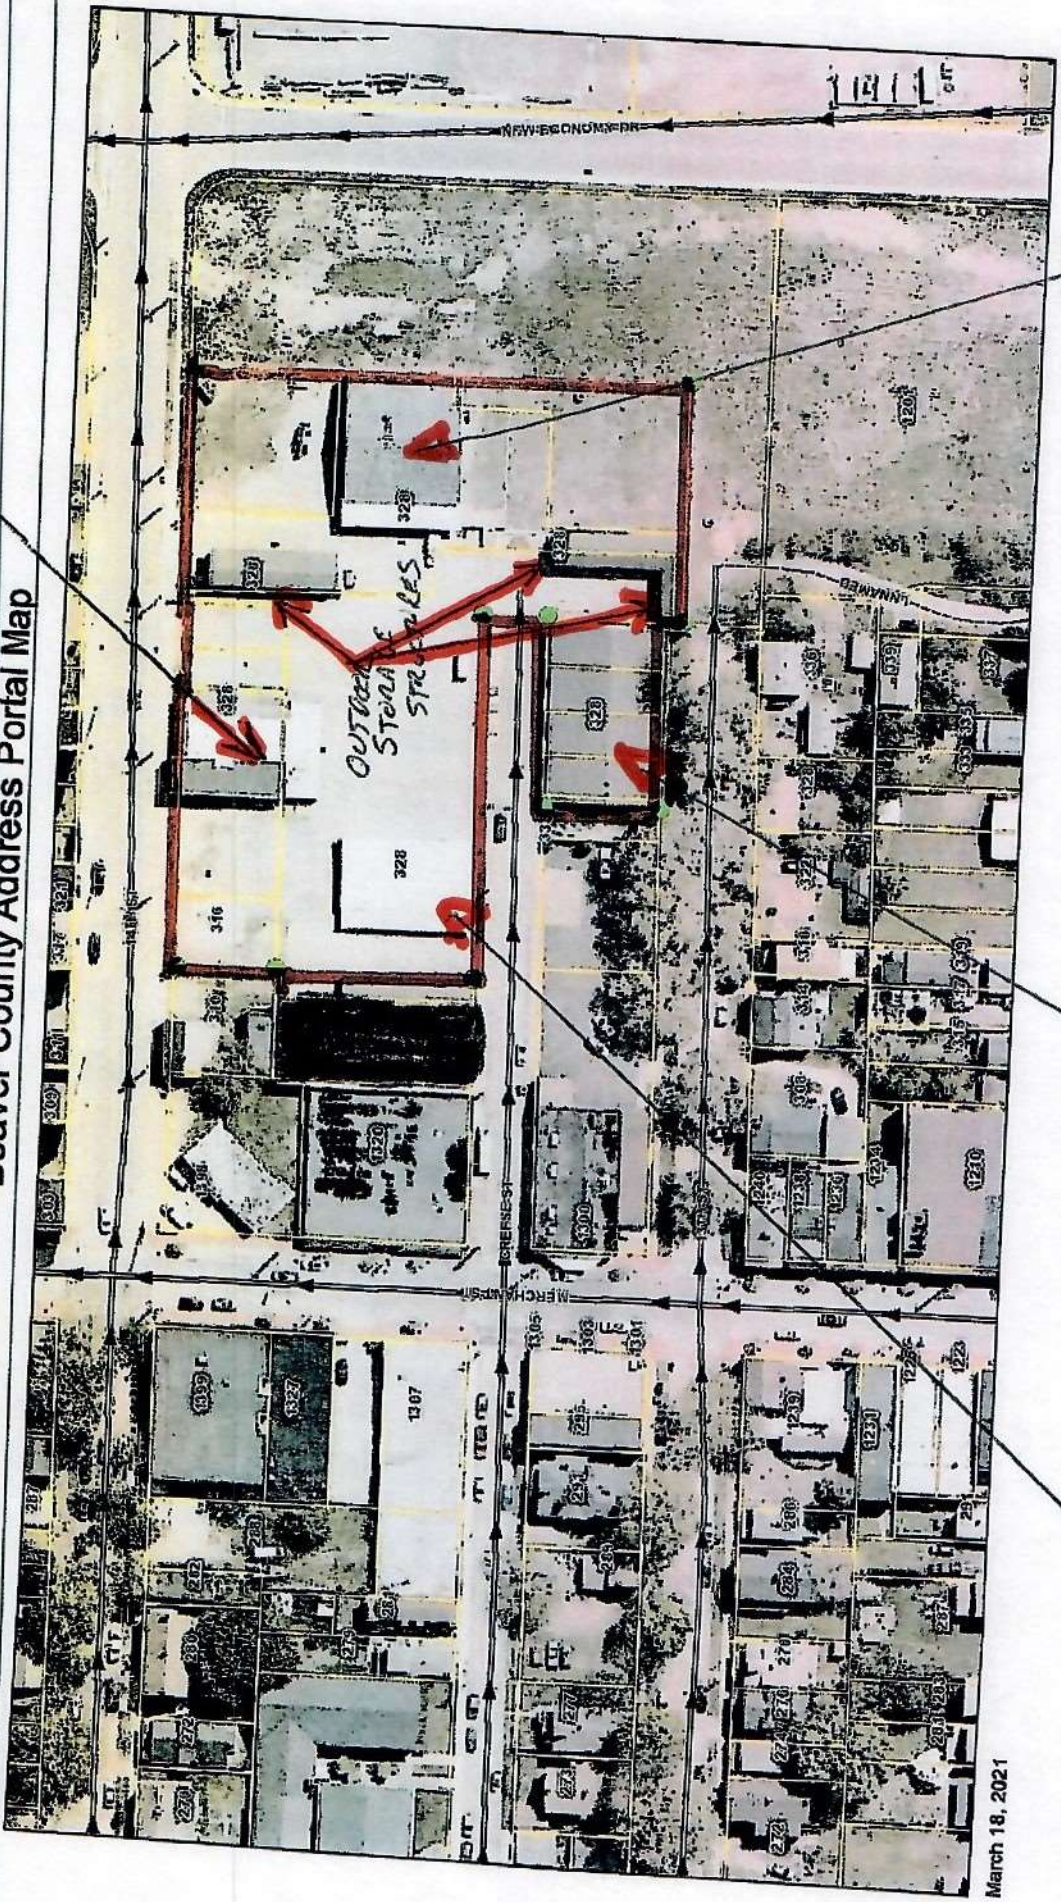

Overseas Aerial

Beaver County Address Portal Map

March 18, 2021

4

① OFFICE/SHOWROOM -
5,291 SF

Beaver County Address Portal Map

④ 3,440 SF SHOP
2 DRIVE-IN DOORS
LOWER CLEARANCE

③ 7,840 SF WAREHOUSE
2 DRIVE-IN DOORS

② 4,104 SF WAREHOUSE
2 BACK DOORS
1 DRIVE IN DOOR

March 18, 2021