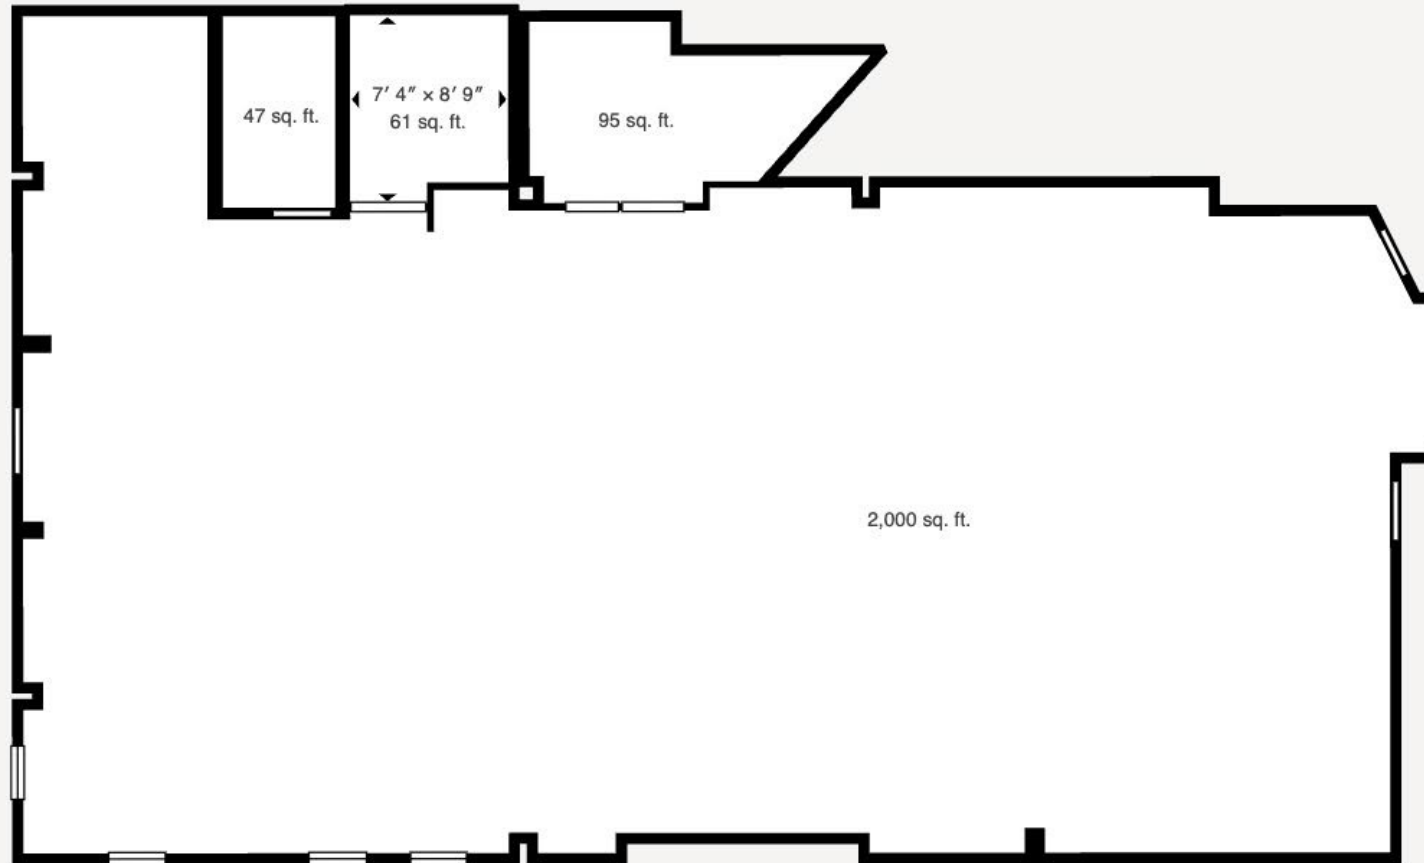

RELIGIOUS FACILITY

12323 Bluhill Road, Silver Spring, MD 20902
Montgomery County

MAIN LEVEL