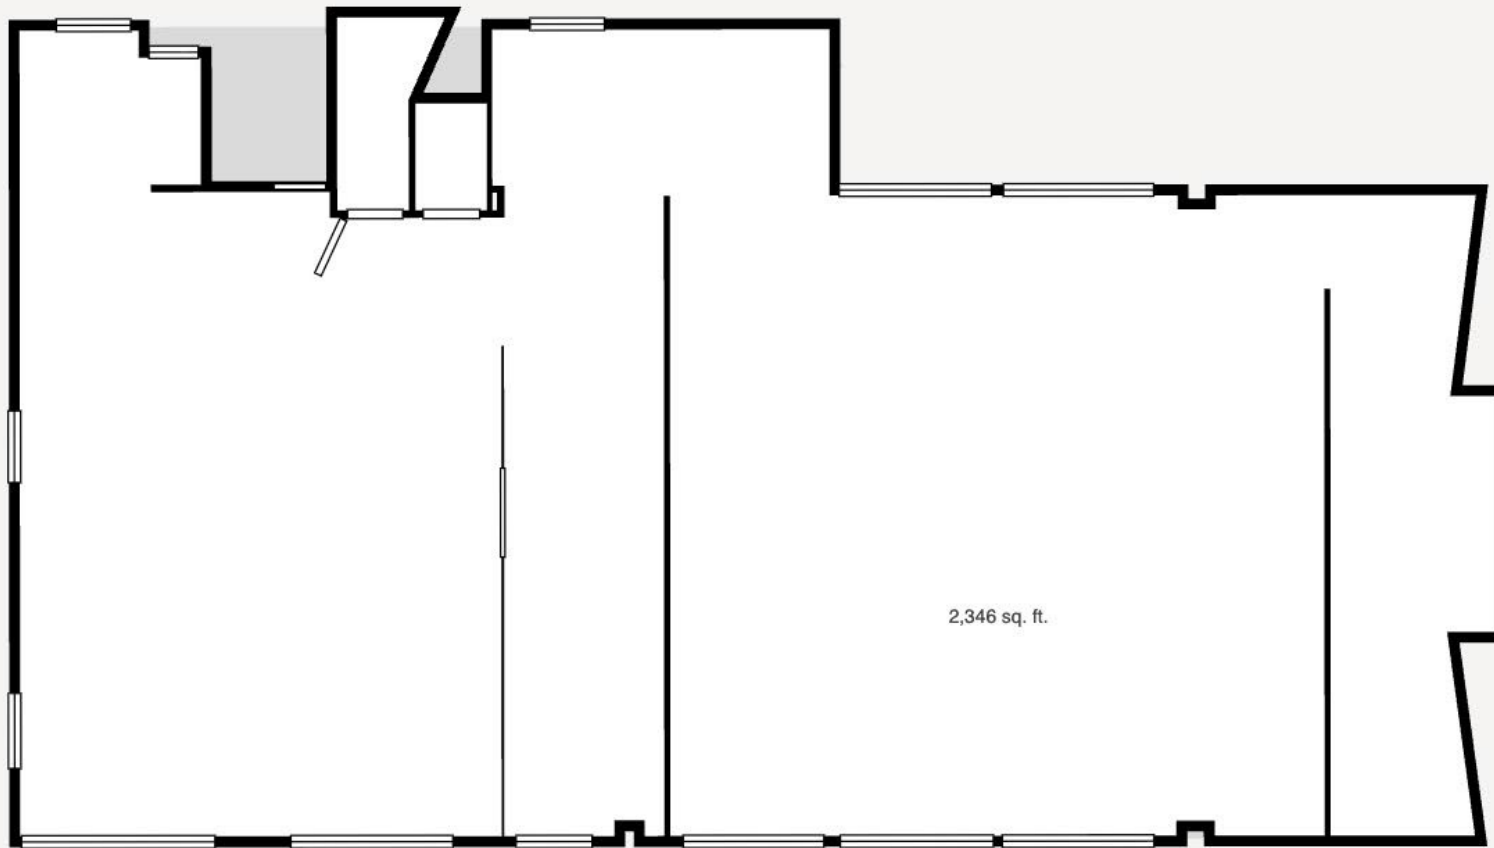

RELIGIOUS FACILITY

12323 Bluhill Road, Silver Spring, MD 20902
Montgomery County

LOWER LEVEL

Zubin David
zdavid@klnb.com
301-821-5588

9881 Broken Land Pkwy, Suite 300
Columbia, MD 21046
klnb.com