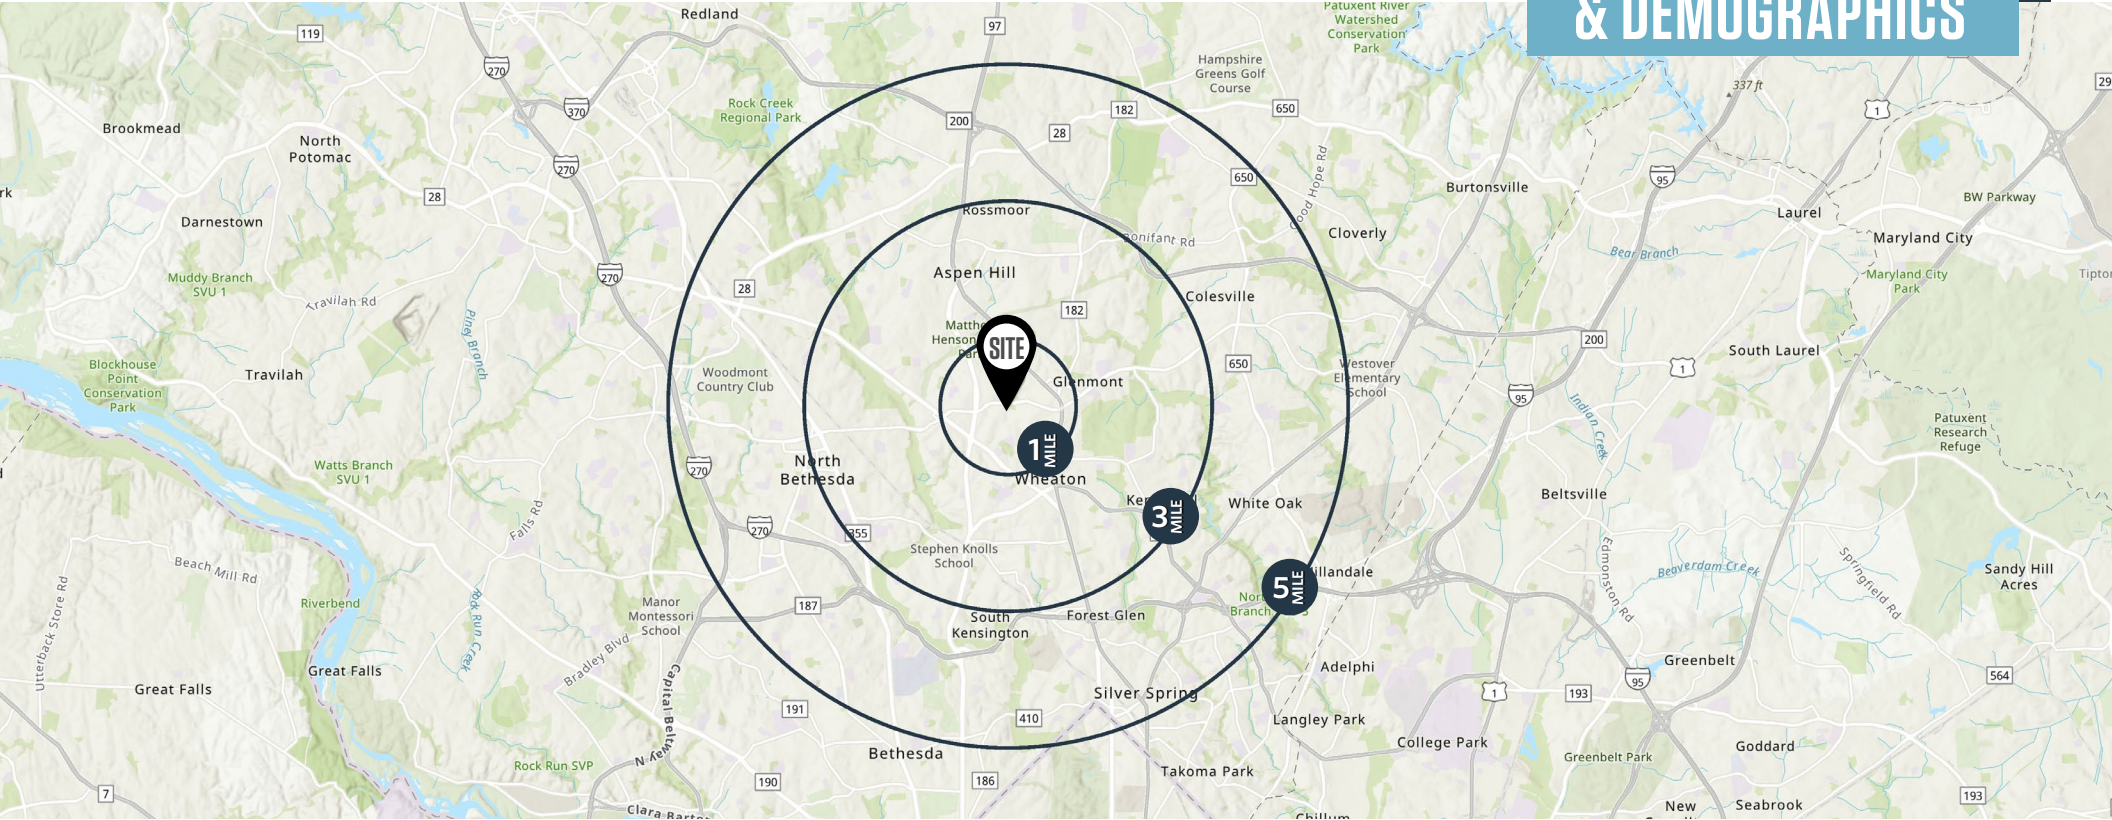

9881 Broken Land Parkway, Suite 300
Columbia, MD 21046
klb.com

RELIGIOUS FACILITY

12323 Bluhill Road, Silver Spring, MD 20902
Montgomery County

LOCATION

& DEMOGRAPHICS

TRAFFIC COUNTS | 2025

I-270	36,892 ADT
Radolph Road	27,542 ADT
Dalewood Drive	2,471 ADT

1-MILE

3-MILES

5-MILES

1-MILE

3-MILES

5-MILES

Population

30,420

180,831

397,116

Households

8,402

62,608

148,809

Daytime Population

19,463