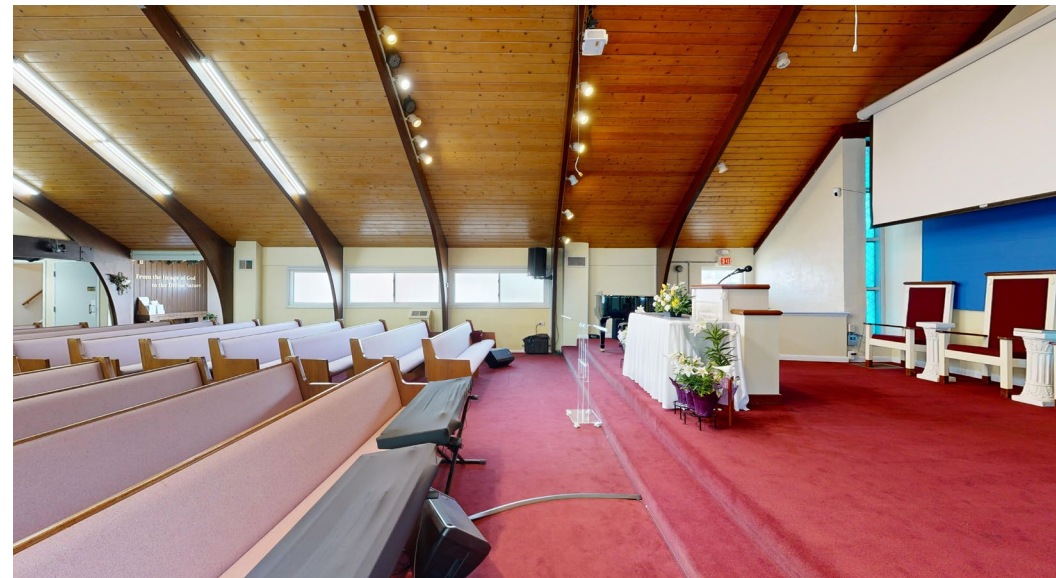

RELIGIOUS FACILITY

12323 Bluhill Road, Silver Spring, MD 20902
Montgomery County

PHOTOS

Zubin David
zdavid@klnb.com
301-821-5588

9881 Broken Land Pkwy, Suite 300
Columbia, MD 21046
klnb.com