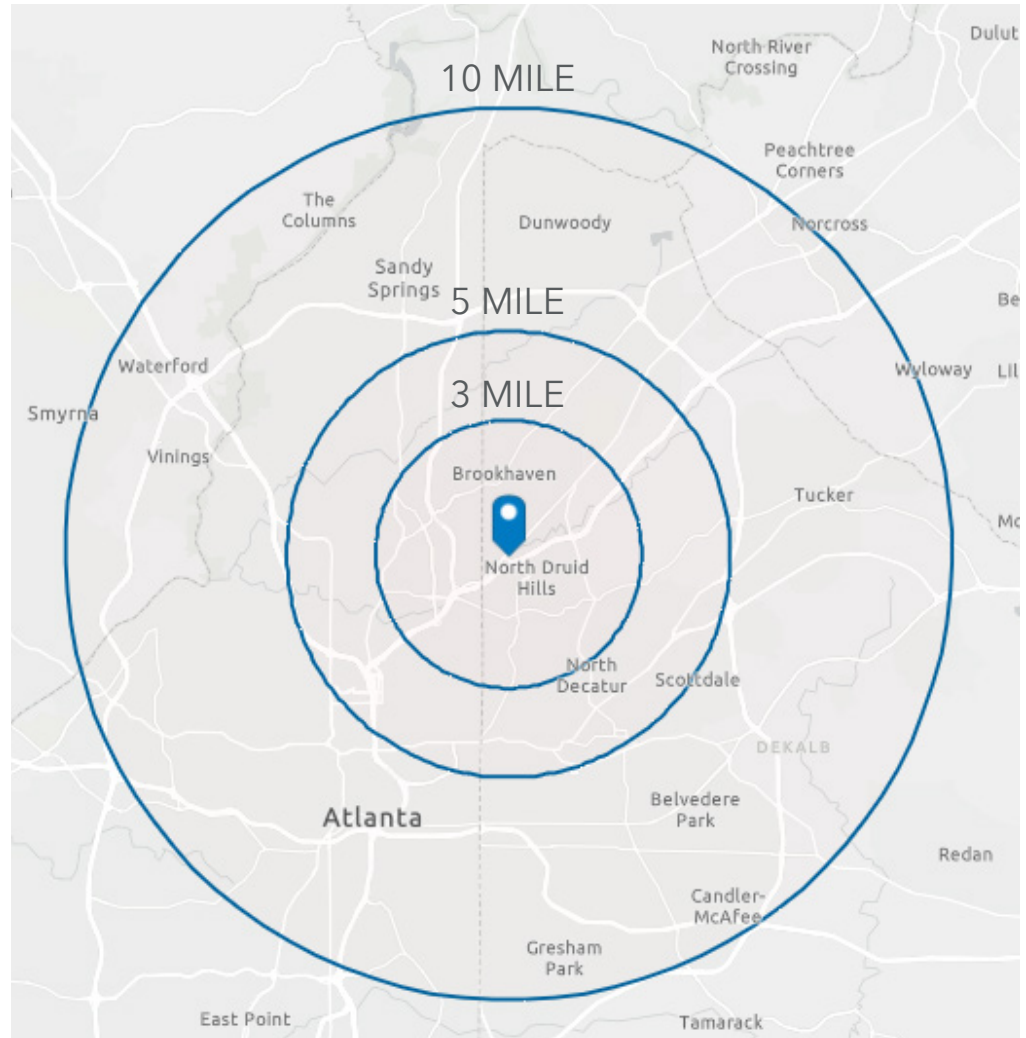

DEMOGRAPHICS

3-MILE 5-MILE 10-MILE

POPULATION

2010 Population	128,784	306,861	1,016,324
2020 Population	153,508	365,361	1,166,023
2024 Population	158,085	375,745	1,208,719

HOUSEHOLDS

2010 Households	62,246	146,166	432,461
2020 Households	76,373	177,691	510,660
2024 Households	79,424	184,716	536,292

INCOME

2024 Avg. Household Income	$161,271	$169,852	$138,499
2029 Avg. Household Income Projection	$187,280	$194,924	$160,994

AGE

2010 Median Age	32.8	34.0	33.3
2020 Median Age	33.6	34.3	34.2
2024 Median Age	34.0	34.7	34.9

RACE AND ETHNICITY

2024 White Alone	56.6%	60.4%	41.6%
2024 Black Alone	16.3%	14.5%	33.9%
2024 Hispanic Origin	16.1%	13.3%	13.4%
2024 Asian Alone	8.7%	8.9%	8.6%