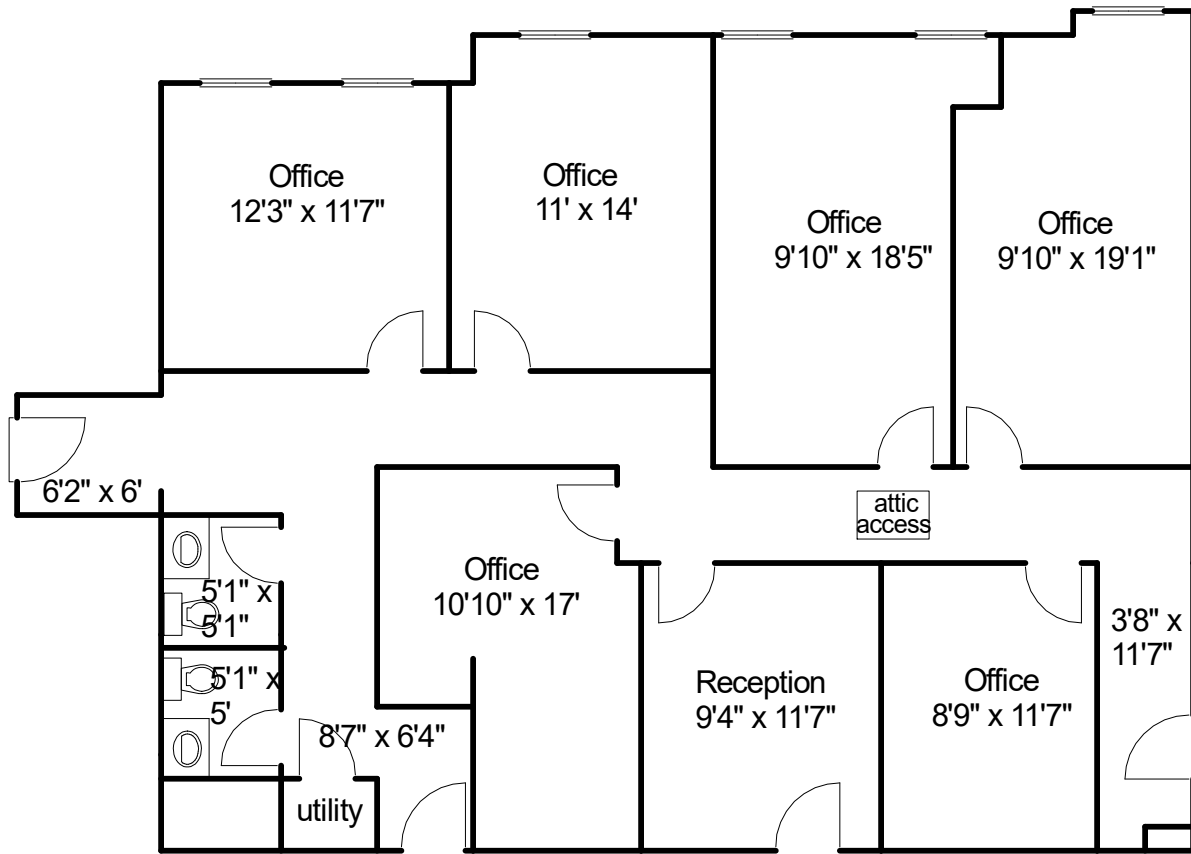

*234 Littleton Road, Westford, Massachusetts  
Unit 2B*

Second Floor

*Prepared for:  
Twila E. Palmer  
Westford Real Estate  
(978) 692-4884*

*Renderings  
Kathleen Murillo  
(978) 392-1100  
approximate measurements  
©2024*