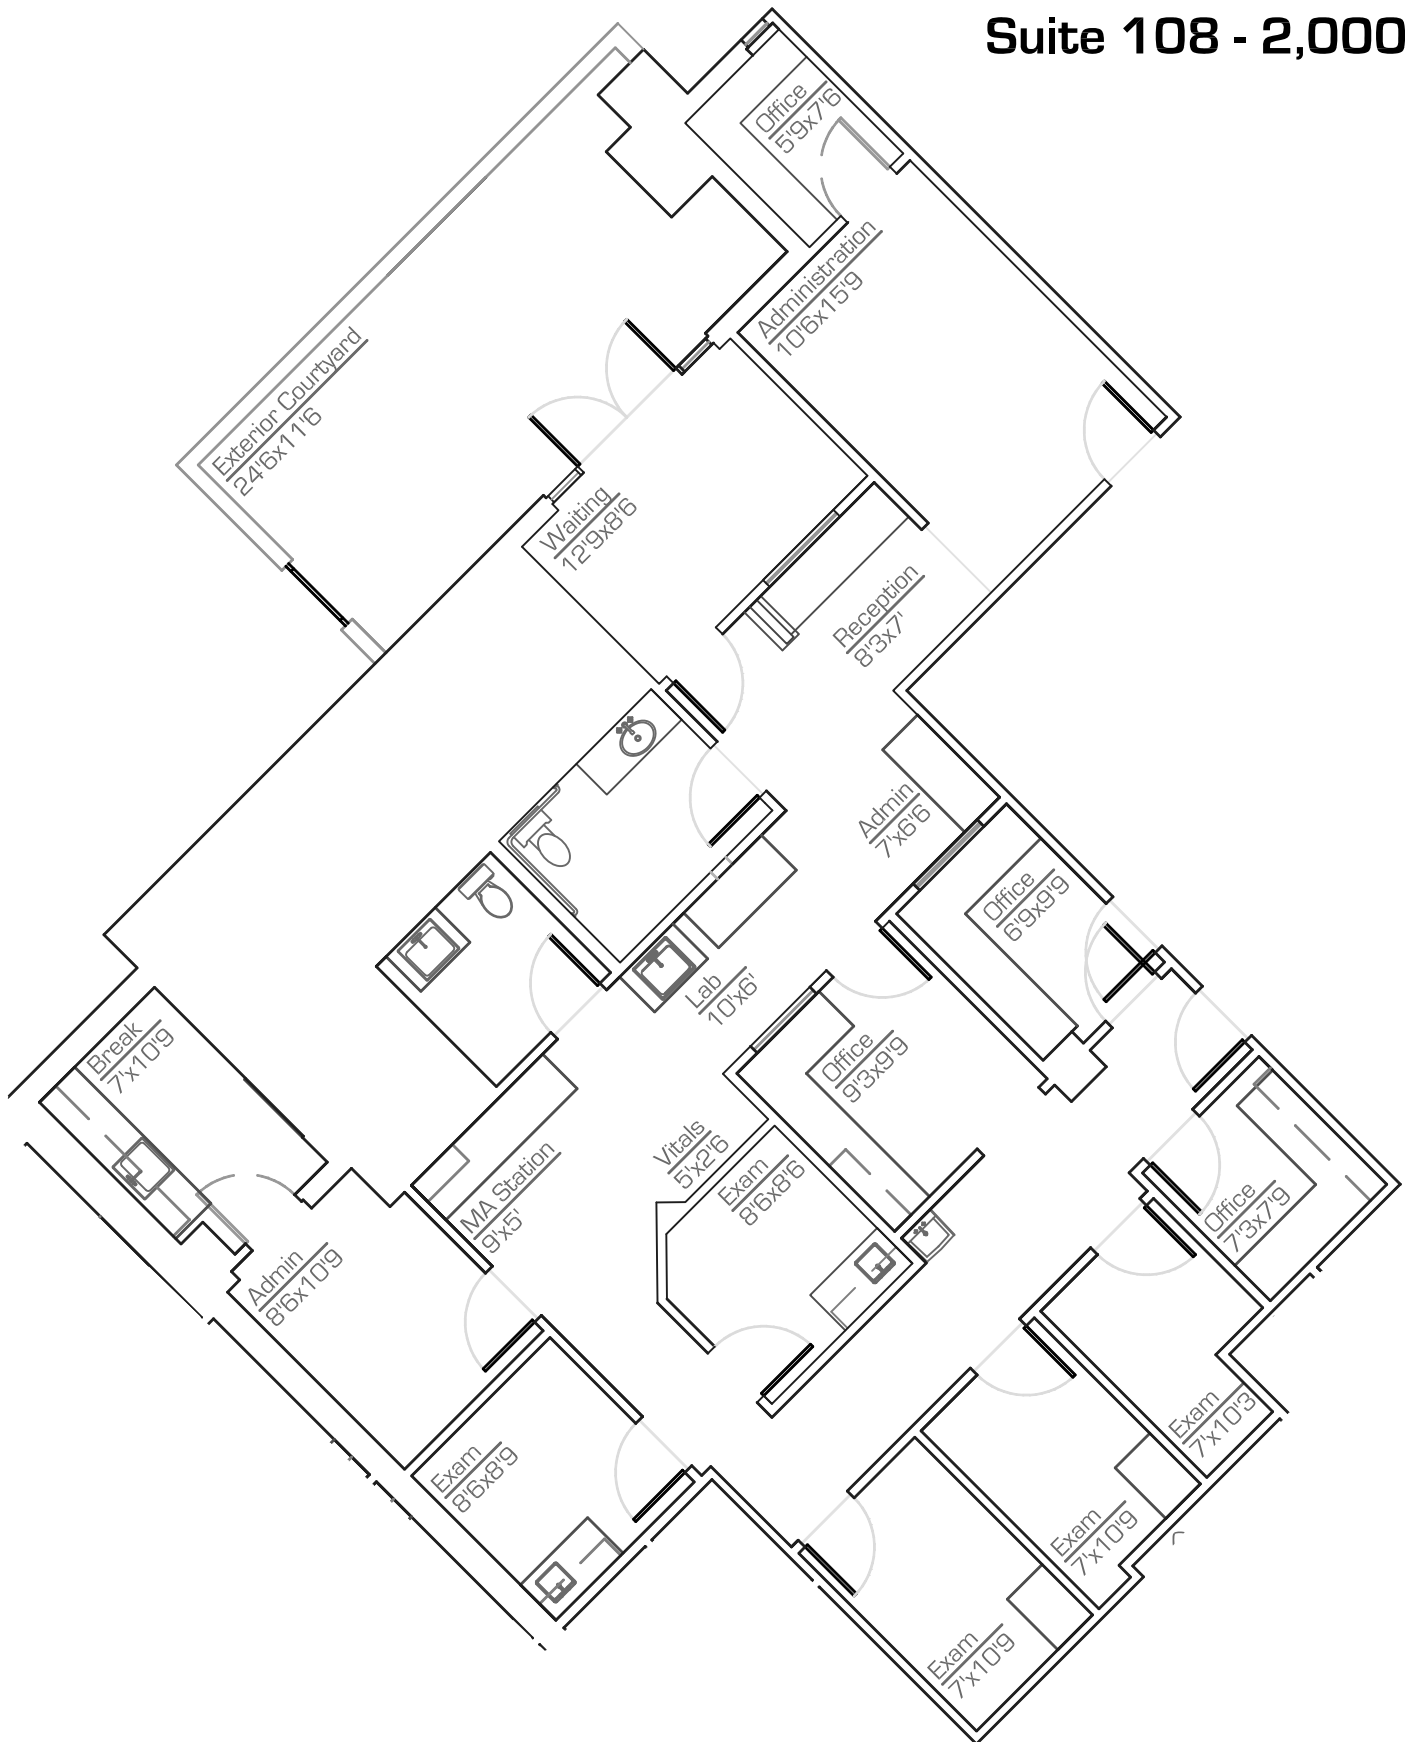

# 3921 East Baseline Road

Gilbert . Arizona

Suite 108 - 2,000 RSF

## As-Built

scale: nts

January.2020

\*All dimensions are approximate at  $\pm 3"$

\*All information is of general nature

precision**DIMENSIONS**

as-built & design  
602. 790. 6412