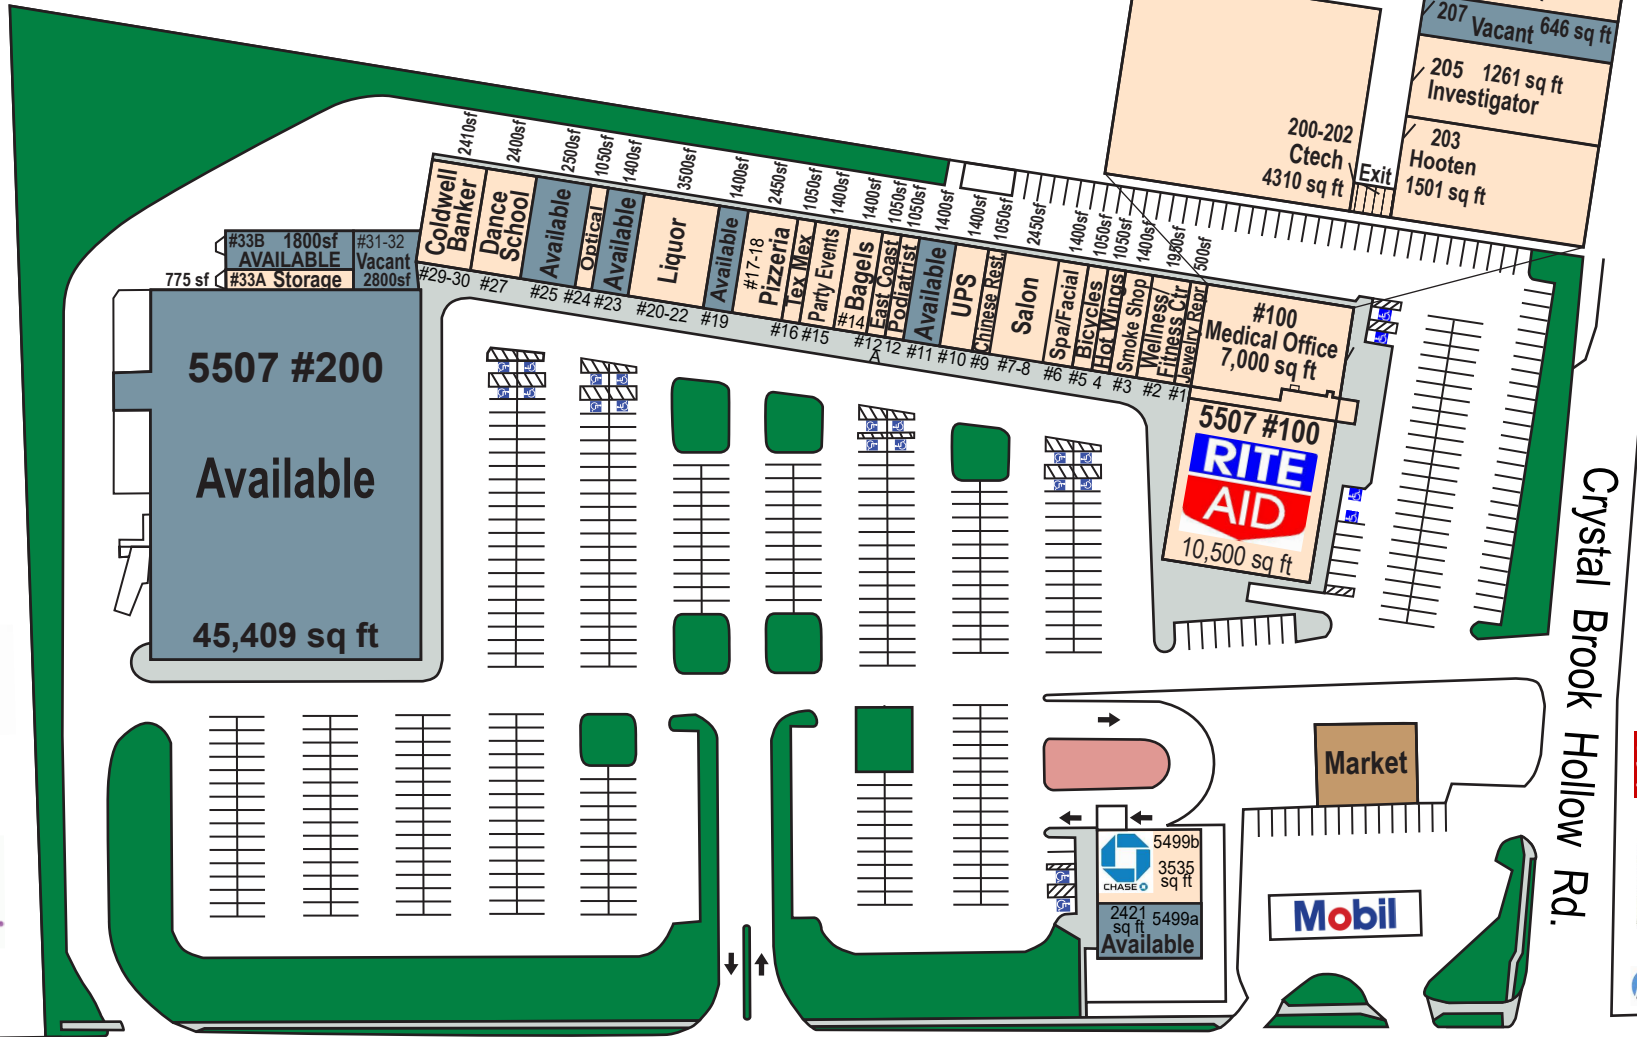

5499, 5505, 5507  
 Nesconset Hwy,  
 Mount Sinai, NY 11766

5505 Offices, 2nd Floor		
Total		19,209
200	Collections	4310
203	Hooten Office	1501
205	Investigator	1261
207	Vacant	646
210	Available	1050
222	Social Work	1585
229	Builders	600
230	Mt. S. Dental	2750
236	Vacant	1312
238	Social Work	975
240	Available	2210

### 2nd Floor Offices

NEW - 150  
 Town House  
 Development

Crystal Brook Hollow Rd.

Nesconset Hwy (347)

25A

25A