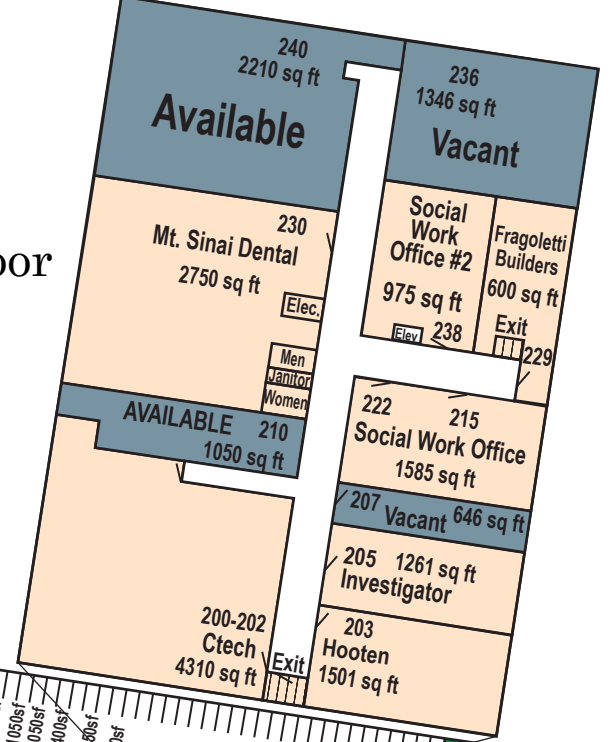

5499, 5505, 5507  
 Nesconset Hwy,  
 Mount Sinai, NY 11766

5505 Offices, 2nd Floor		
Total		19,209
200	Collections	4310
203	Hooten Office	1501
205	Investigator	1261
207	Vacant	646
210	Available	1050
222	Social Work	1585
229	Builders	600
230	Mt. S. Dental	2750
236	Vacant	1312
238	Social Work	975
240	Available	2210

### 2nd Floor Offices

NEW - 150  
 Town House  
 Development

Crystal Brook Hollow Rd.

Nesconset Hwy (347)

25A

25A