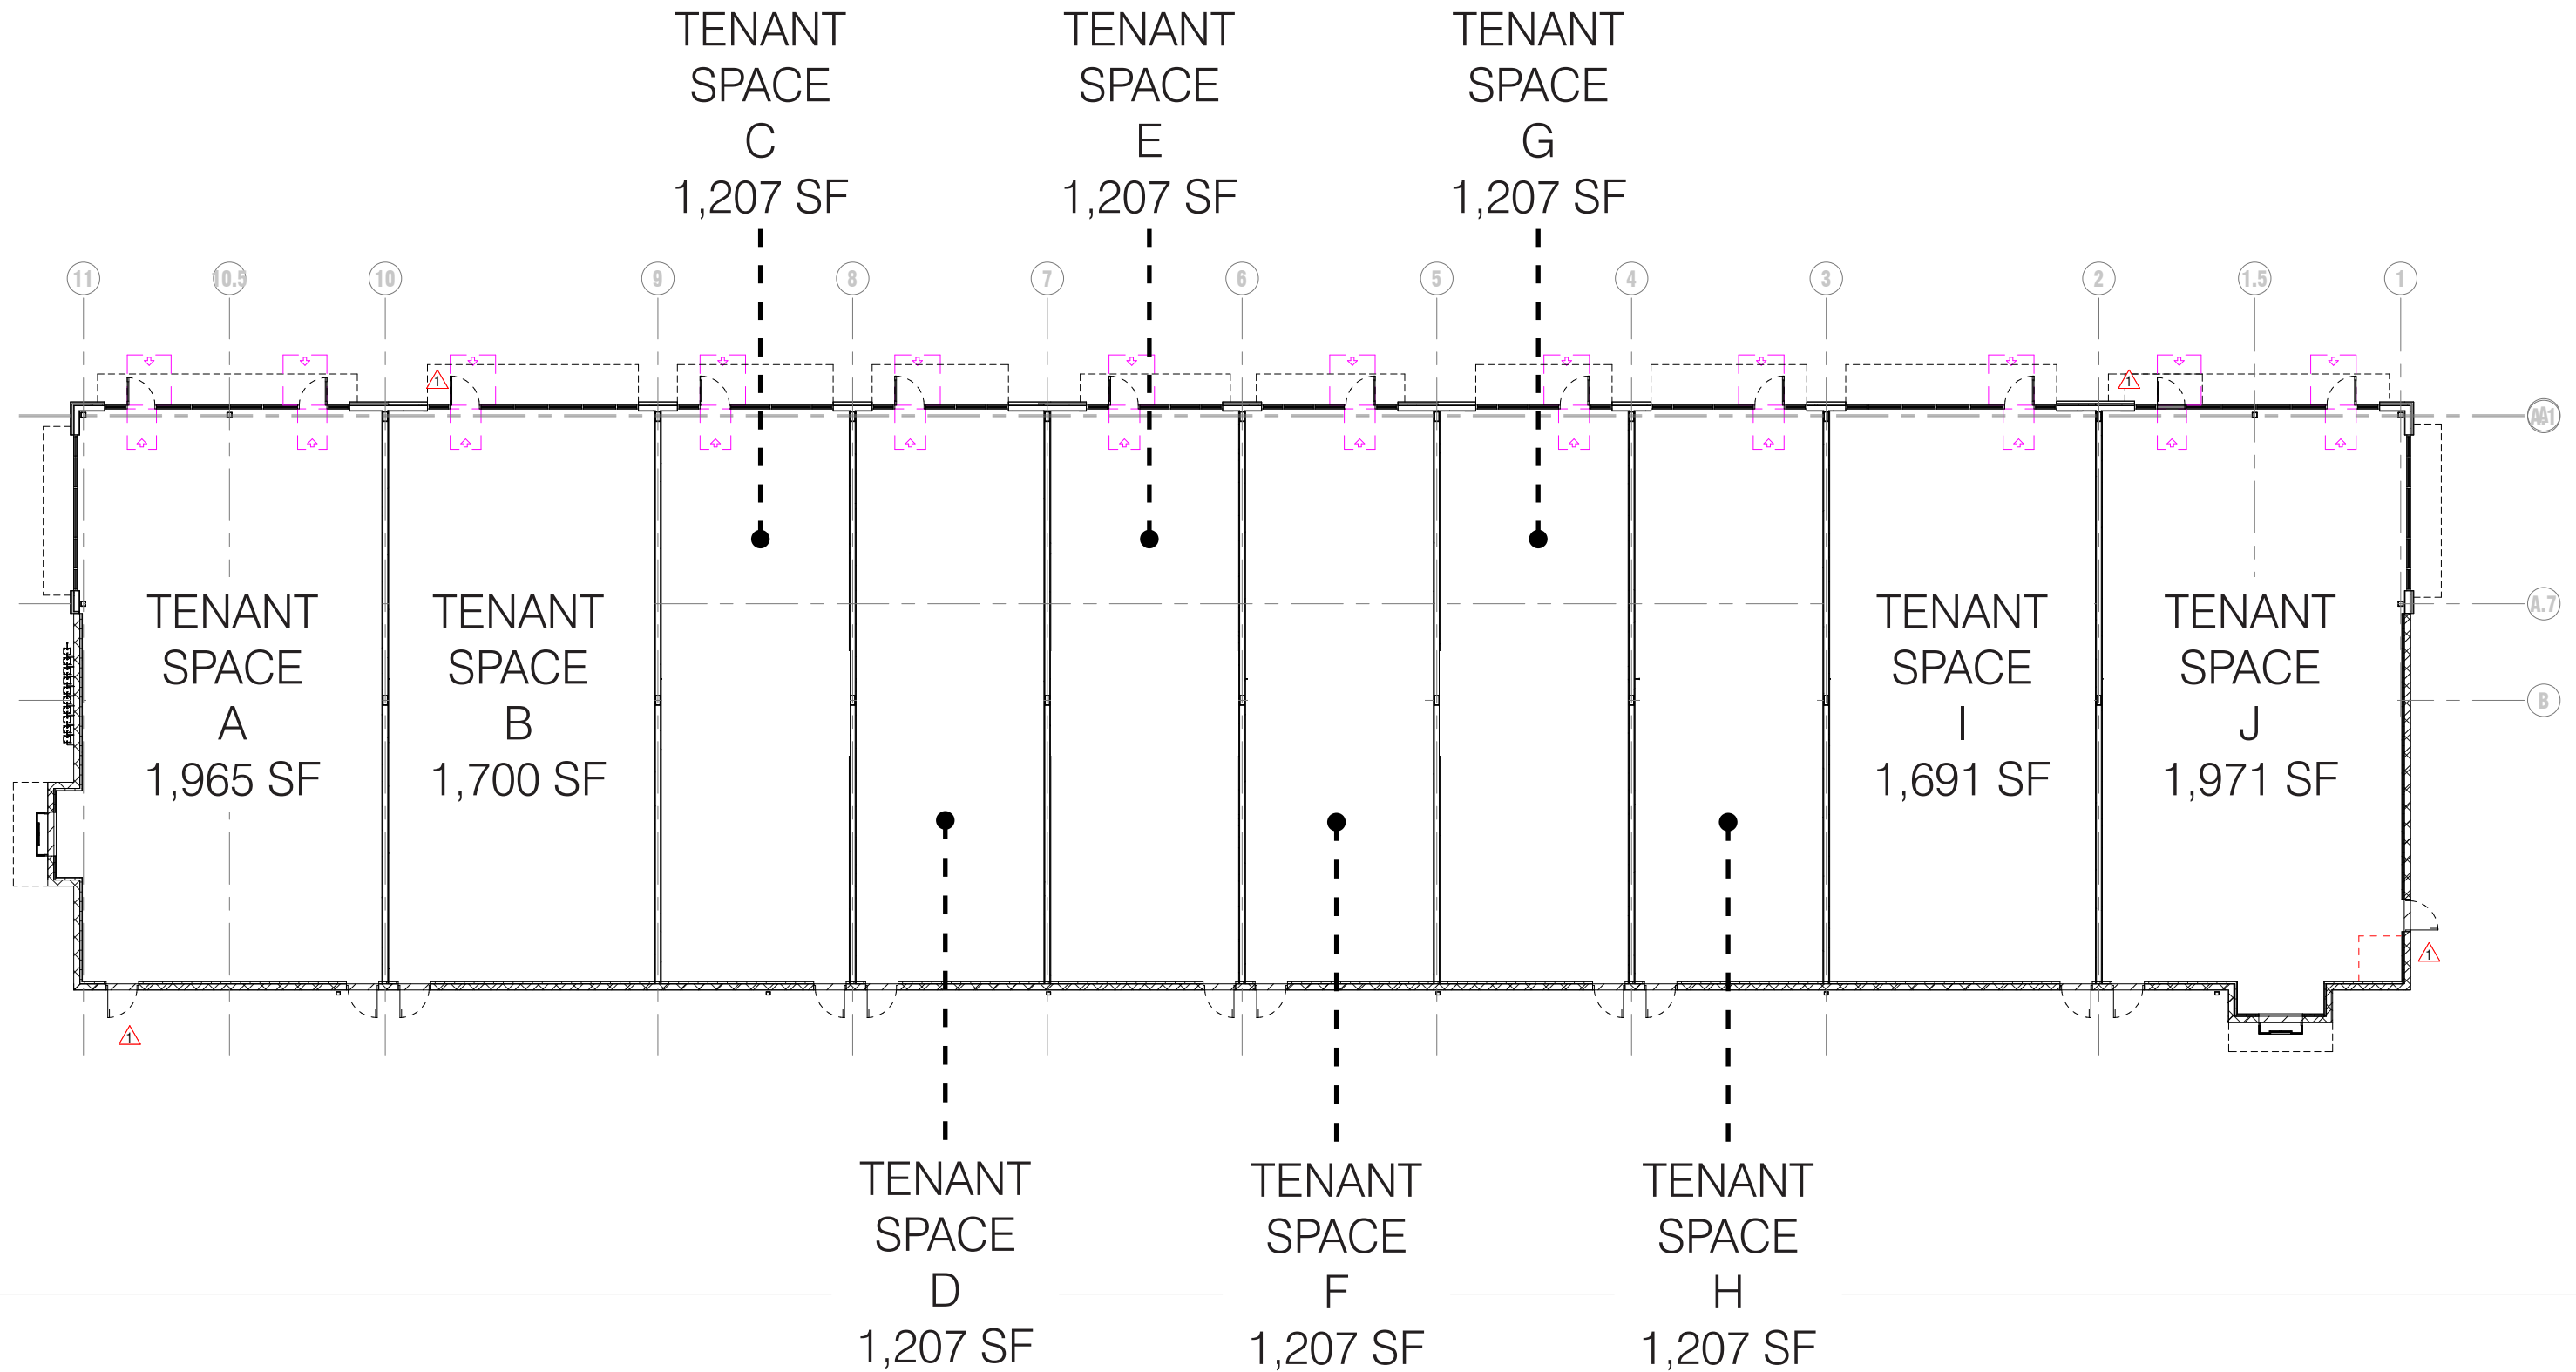

Building //
14,460 SF

Parking//
103 spaces

Drive Thru
Windows

COLUMBUS PIKE /
US-23

Sign

Sign

HYATTS ROAD

East Elevation
Not to Scale

West Elevation
Not to Scale

North Elevation
Not to Scale

South Elevation
Not to Scale