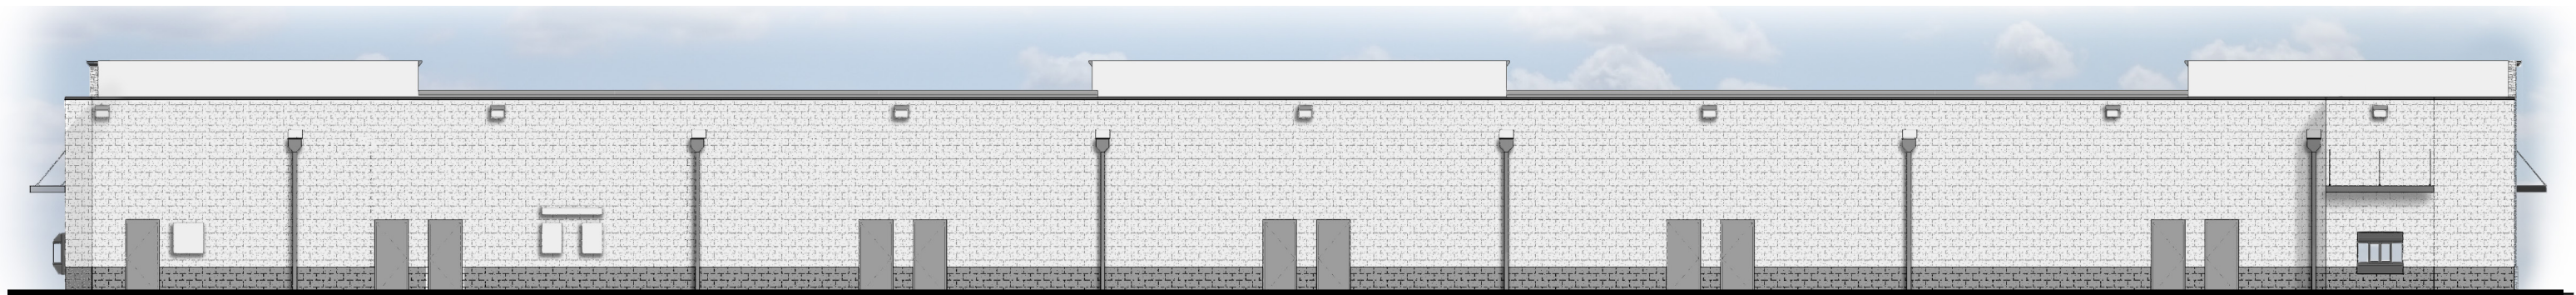

Building //
14,460 SF

Parking//
103 spaces

Drive Thru
Windows

COLUMBUS PIKE /
US-23

Sign

Sign

HYATTS ROAD

East Elevation
Not to Scale

West Elevation
Not to Scale

North Elevation
Not to Scale

South Elevation
Not to Scale