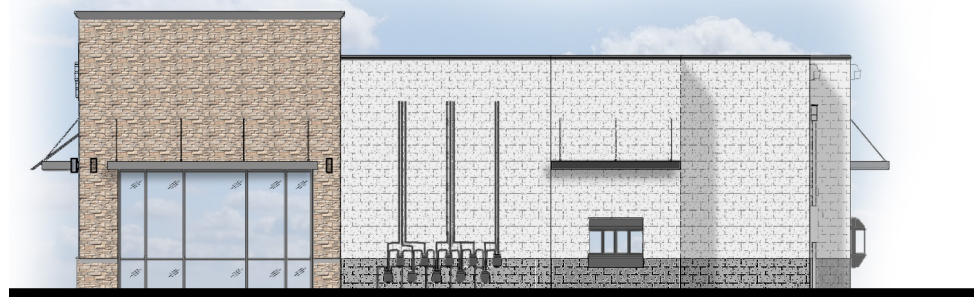

Building //
14,460 SF

Parking//
103 spaces

Drive Thru
Windows

COLUMBUS PIKE /
US-23

Sign

Sign

HYATTS ROAD

East Elevation
Not to Scale

West Elevation
Not to Scale

North Elevation
Not to Scale

South Elevation
Not to Scale