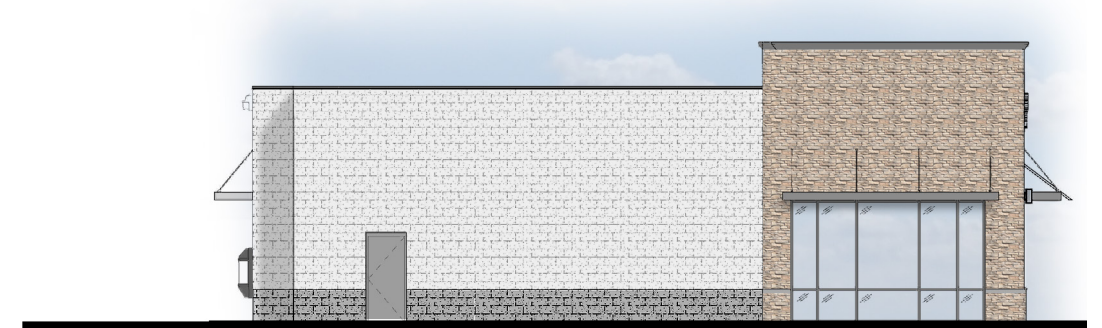

Building //
14,460 SF

Parking//
103 spaces

Drive Thru
Windows

COLUMBUS PIKE /
US-23

Sign

Sign

HYATTS ROAD

East Elevation
Not to Scale

West Elevation
Not to Scale

North Elevation
Not to Scale

South Elevation
Not to Scale