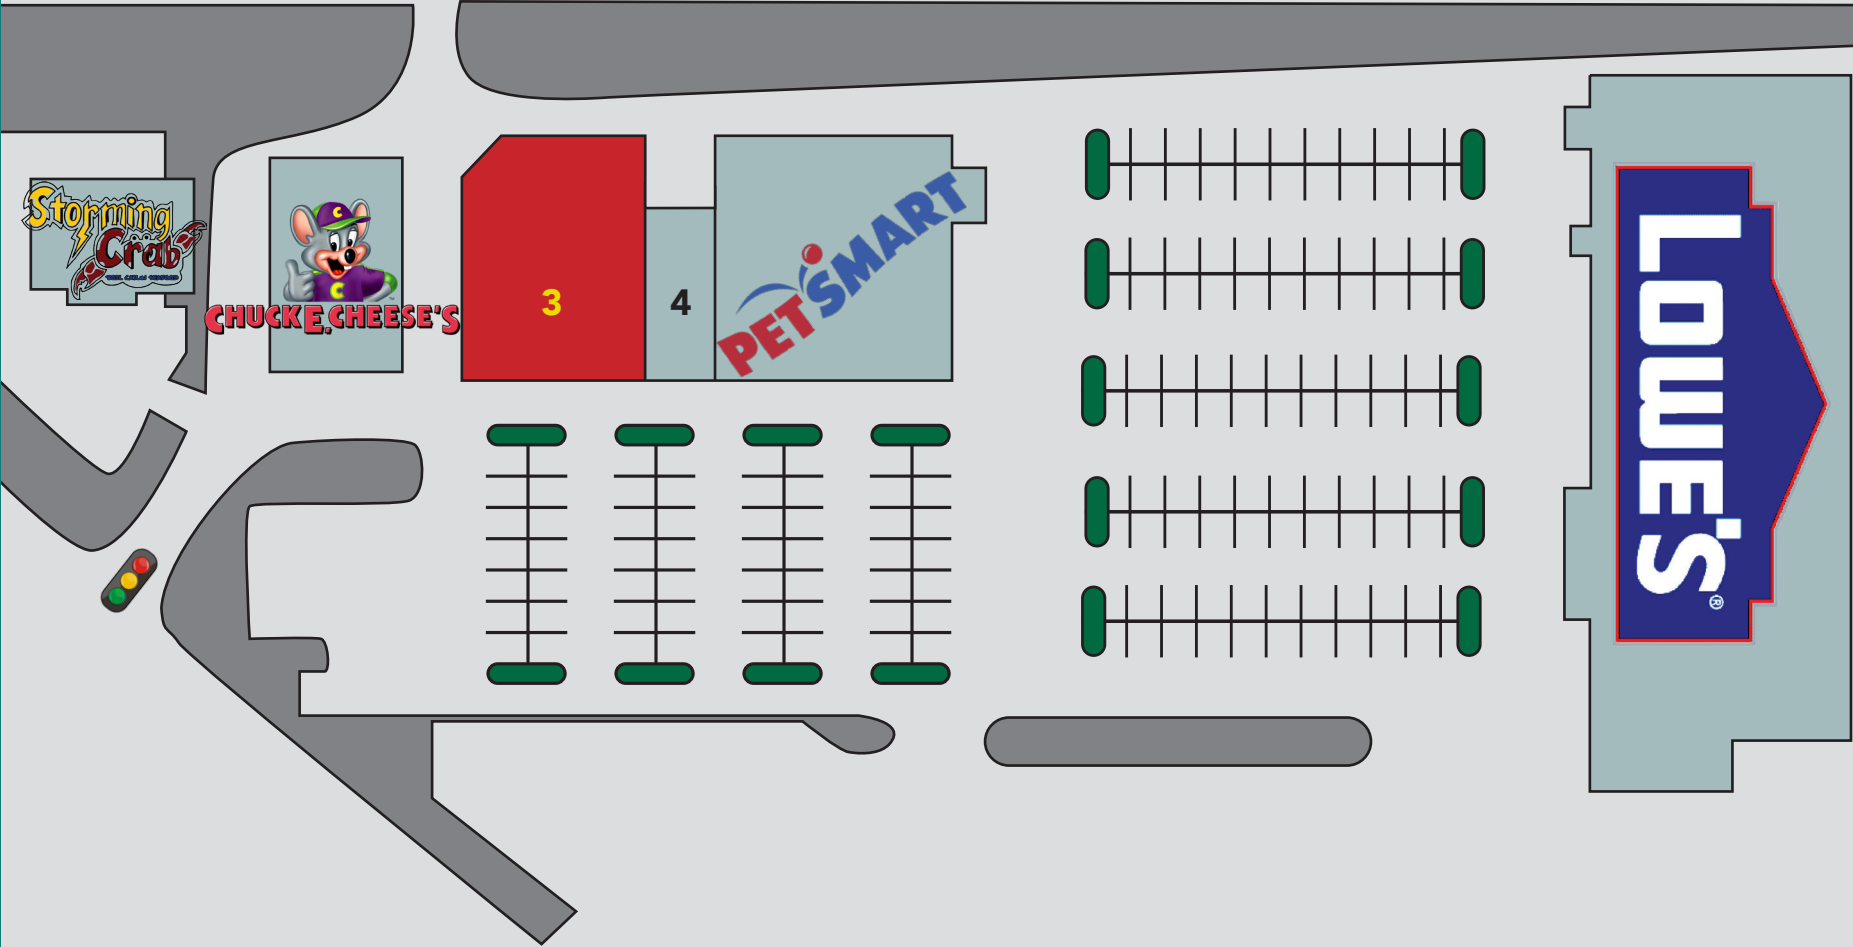

## CONTACT

Charlie Garfunkel	Benjamin Garfunkel
Tel. 912.355.1311	Tel. 912.355.1311
Cell. 912.596.8830	Cell. 912.596.0755
charlie@ajcgarfunkel.com	benjamin@ajcgarfunkel.com

- Join retailers Lowe's, PetSmart, and Chuck E. Cheese's
- Nearby retailers include: Home Depot, Sam's Club, Target, Dick's Sporting Goods & Home Goods
- Next to I-75 and SR-200
- Signalized Intersection

# PARK CENTER COMMONS

66,480 SQ. FT.

1	Storming Crab	5,774	SQ. FT.
2	Chuck E. Cheese's	11,700	SQ. FT.
3	Available	17,796	SQ. FT.

4	Yummy House	5,500	SQ. FT.
5	PetSmart	25,710	SQ. FT.
6	Lowe's		

College Road 43,000 +/- AADT