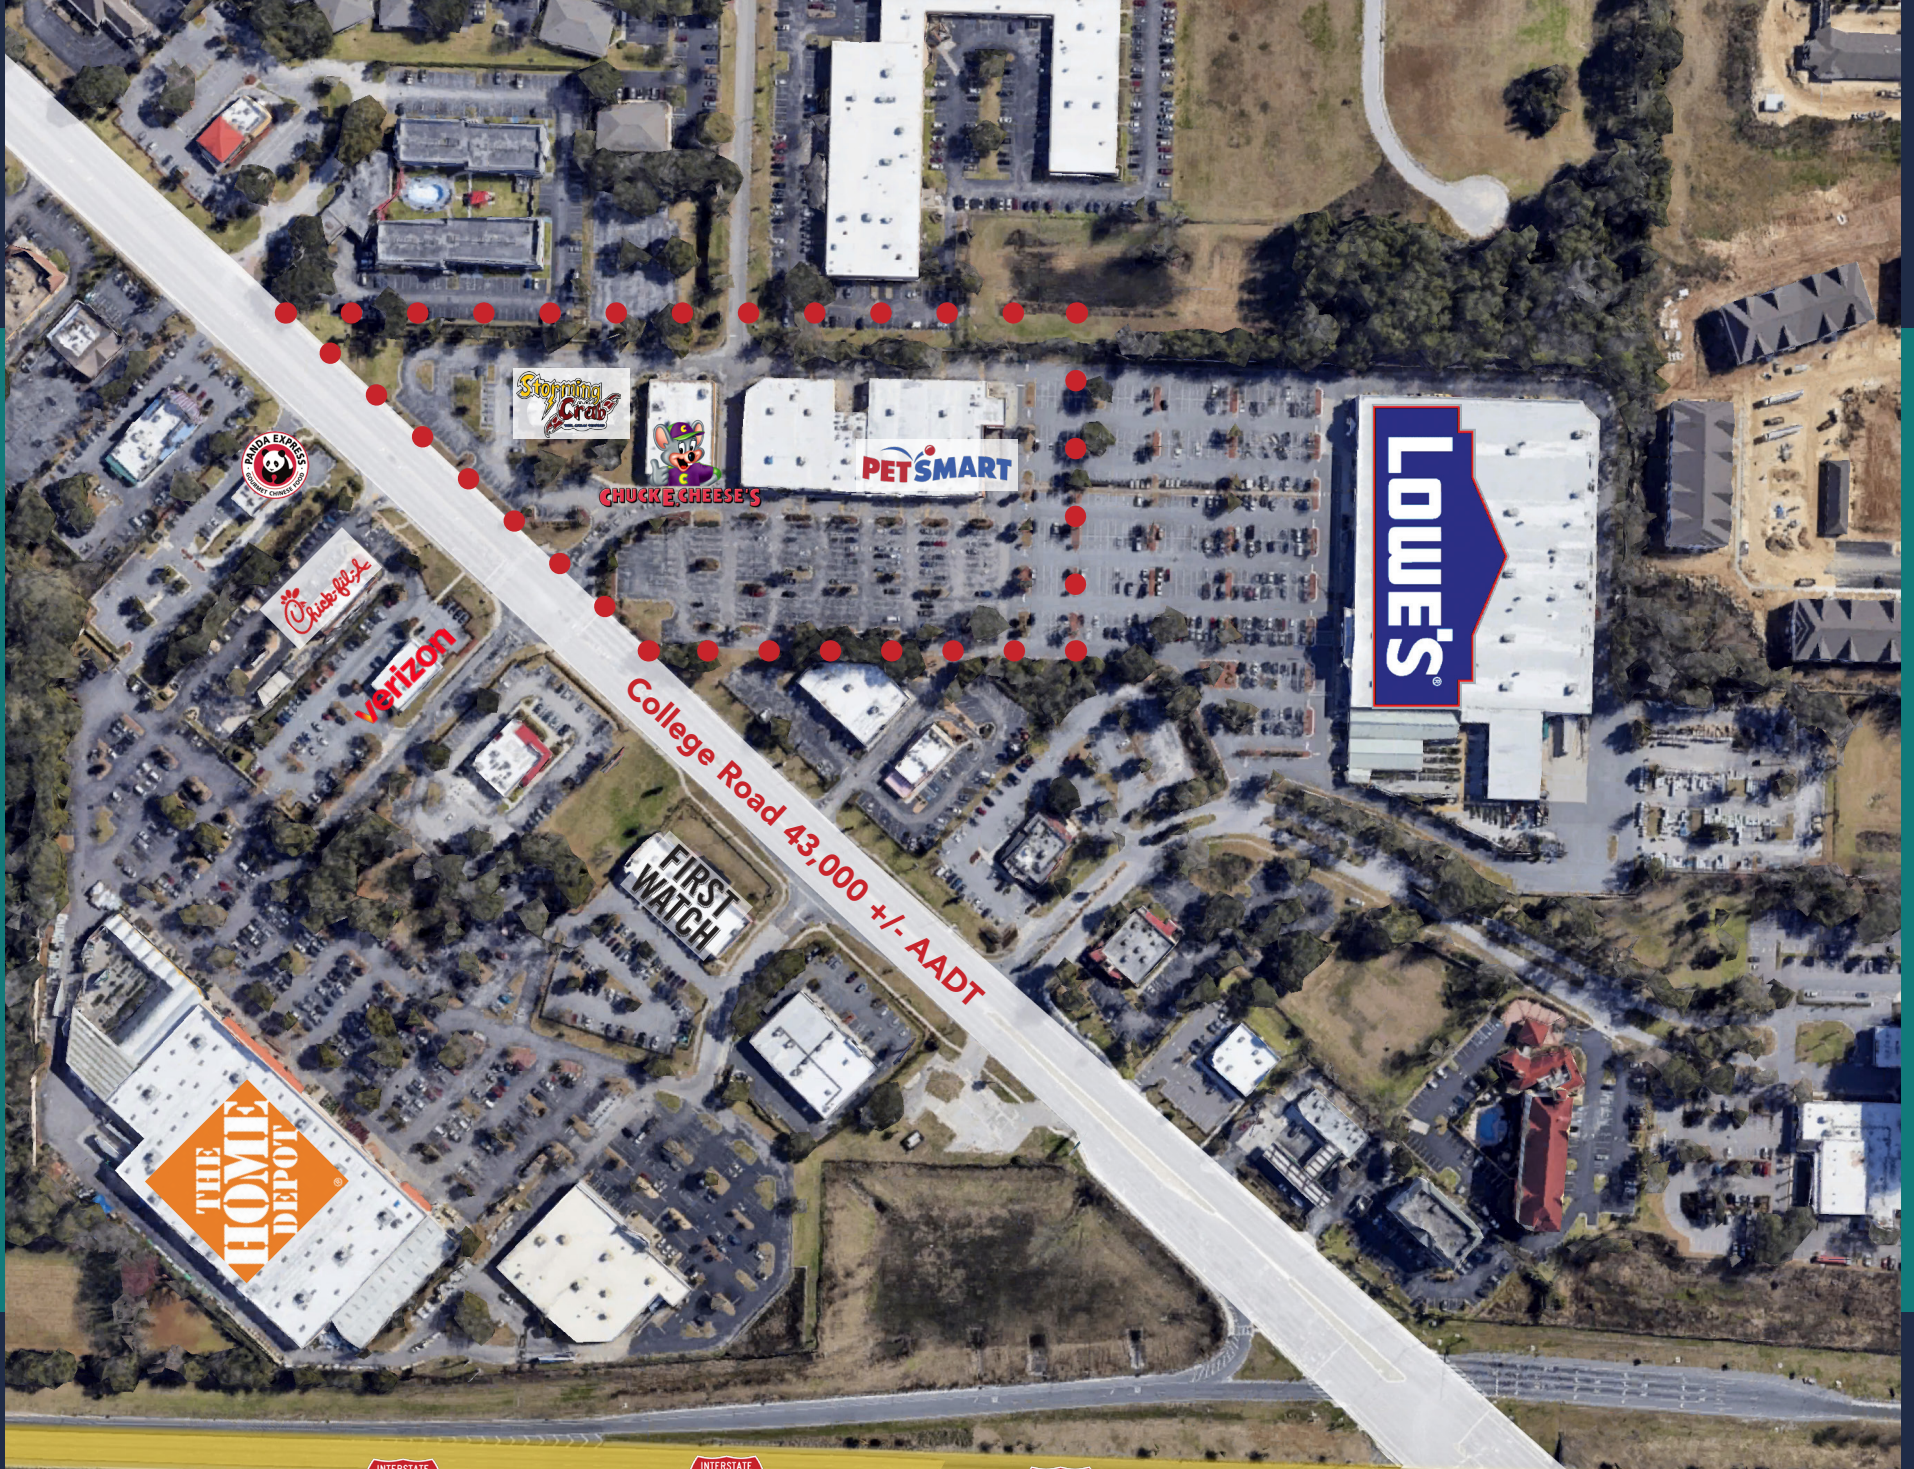

# PARK CENTER COMMONS

3500 S.W. College Road (SR200)  
Ocala, FL 34474

## CONTACT

Charlie Garfunkel	Benjamin Garfunkel
Tel. 912.355.1311	Tel. 912.355.1311
Cell. 912.596.8830	Cell. 912.596.0755
charlie@ajcgarfunkel.com	benjamin@ajcgarfunkel.com

- Join retailers Lowe's, PetSmart, and Chuck E. Cheese's
- Nearby retailers include: Home Depot, Sam's Club, Target, Dick's Sporting Goods & Home Goods
- Next to I-75 and SR-200
- Signalized Intersection

# PARK CENTER COMMONS

66,480 SQ. FT.

1	Storming Crab	5,774	SQ. FT.
2	Chuck E. Cheese's	11,700	SQ. FT.
3	Available	17,796	SQ. FT.

4	Yummy House	5,500	SQ. FT.
5	PetSmart	25,710	SQ. FT.
6	Lowe's		

College Road 43,000 +/- AADT