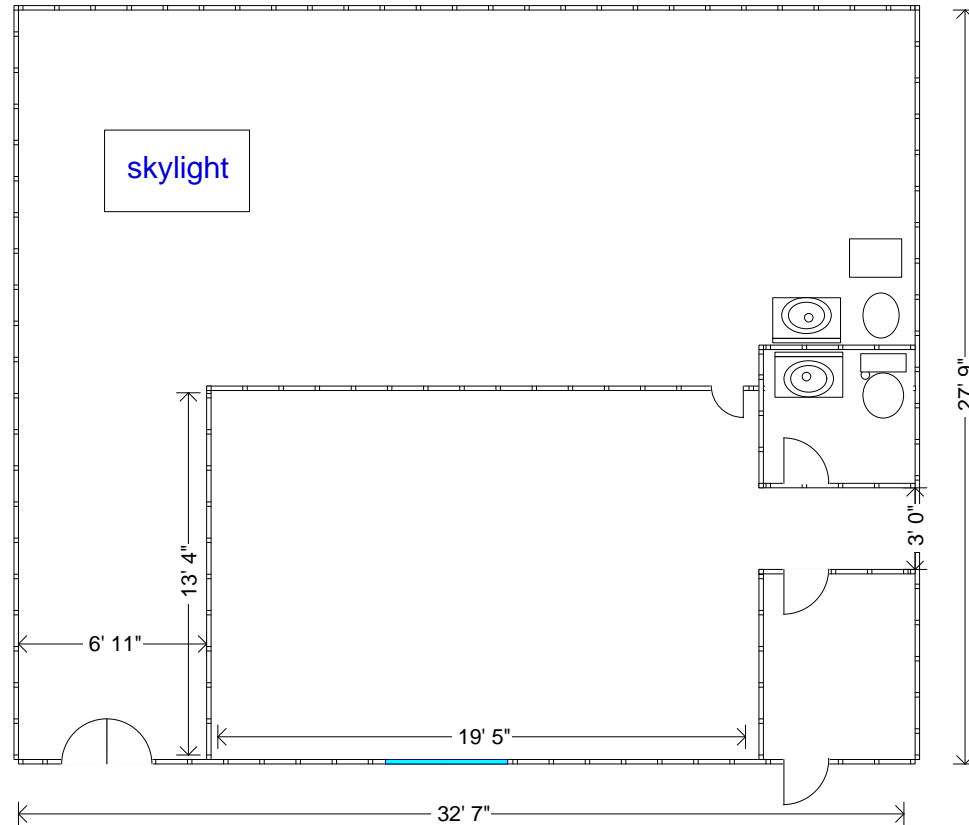

1924 Raymond Drive, Northbrook

957 SF

ALL MEASUREMENTS ARE APPROXIMATE

**BNB REALTY PARTNERS, LLC**

**847-808-8850**

1916 RY Floor Plan.PLN

Print scale: 1" : 85"