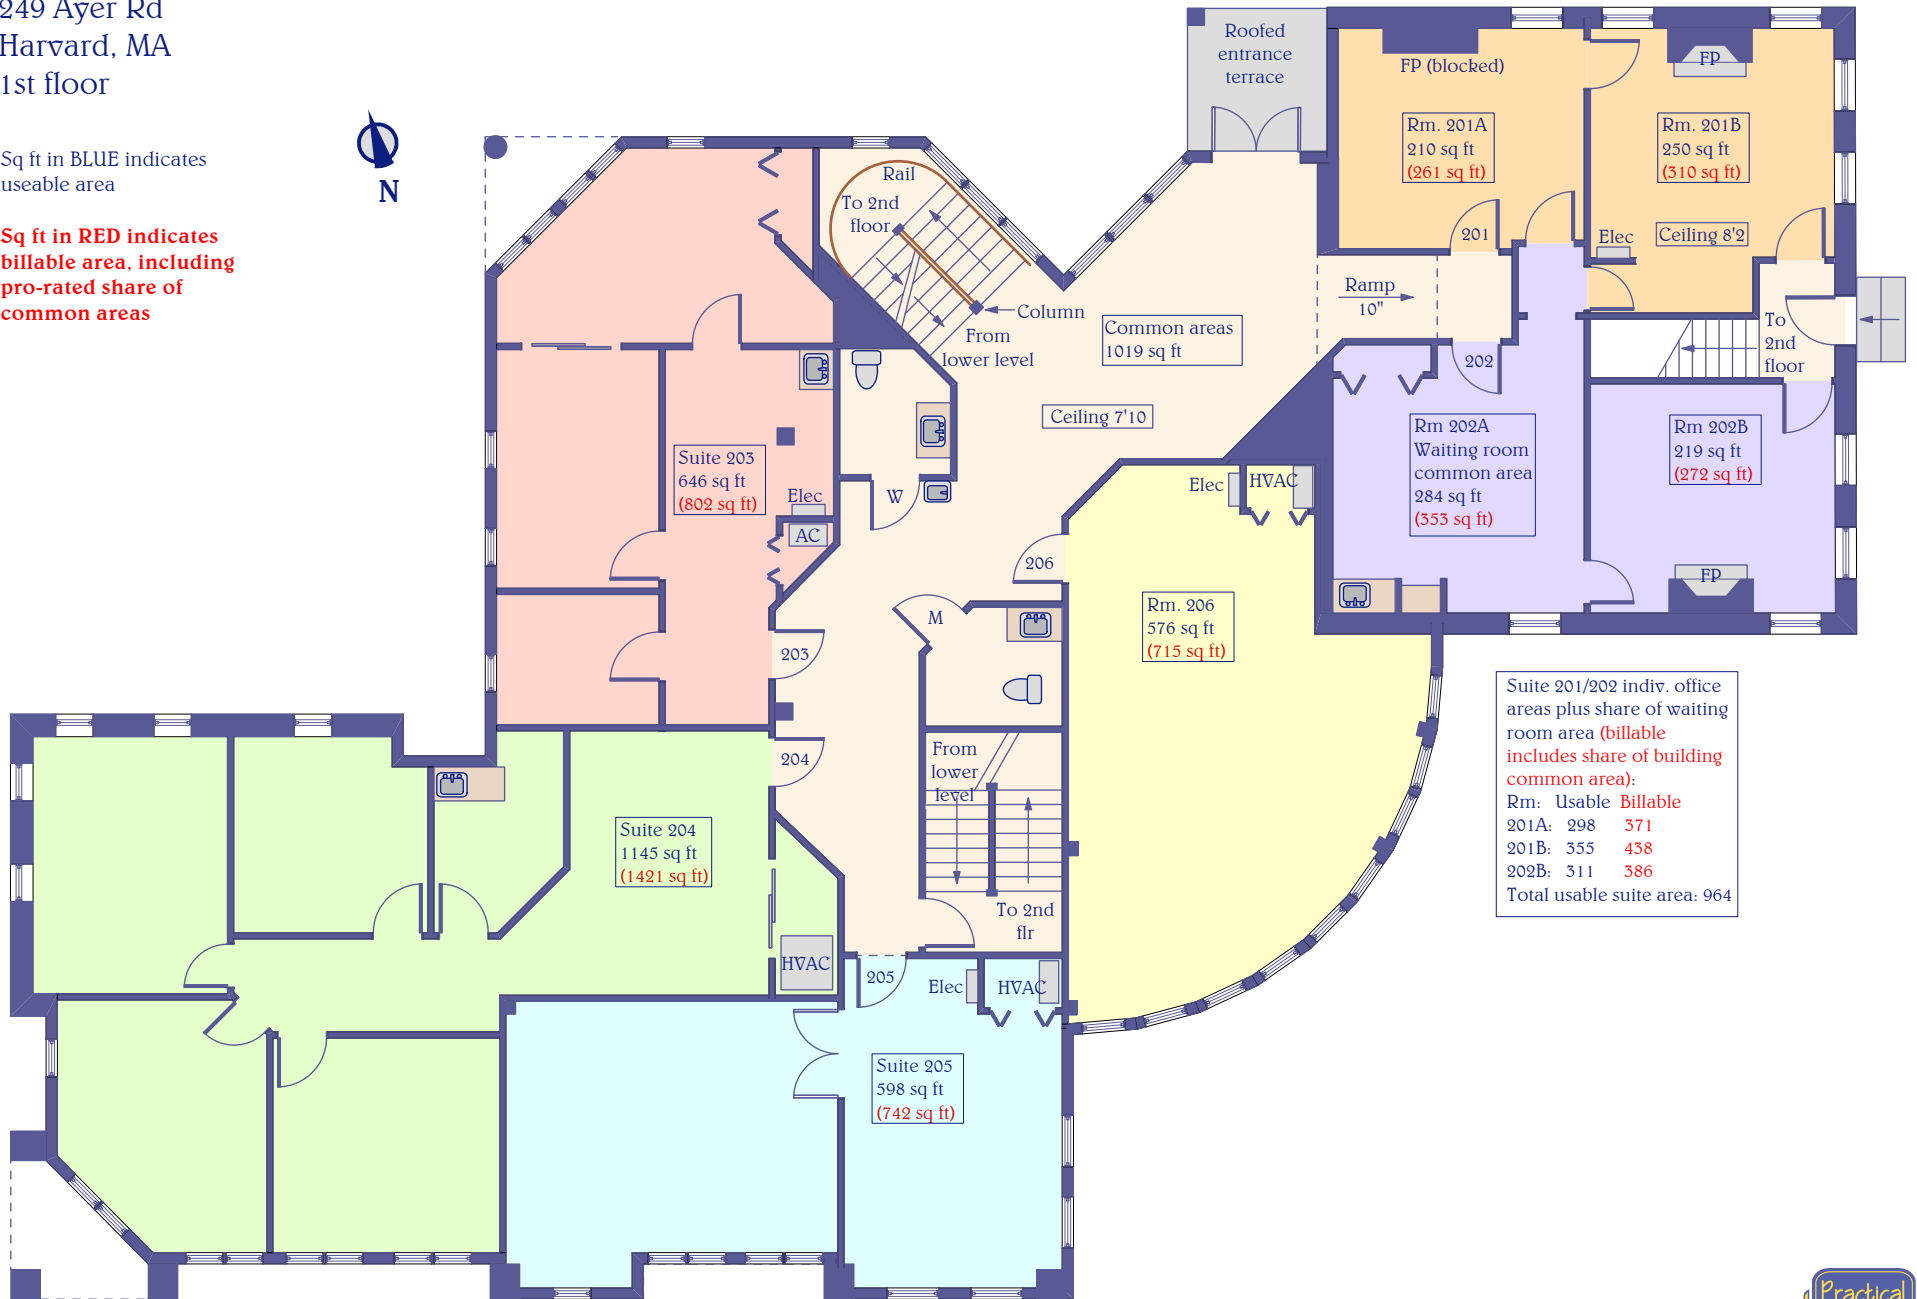

Blanchard House
 249 Ayer Rd
 Harvard, MA
 1st floor

Sq ft in BLUE indicates useable area

Sq ft in RED indicates billable area, including pro-rated share of common areas

Suite 201/202 indiv. office areas plus share of waiting room area (billable includes share of building common area):

Rm:	Usable	Billable
201A:	298	371
201B:	355	438
202B:	311	386
Total usable suite area:		964