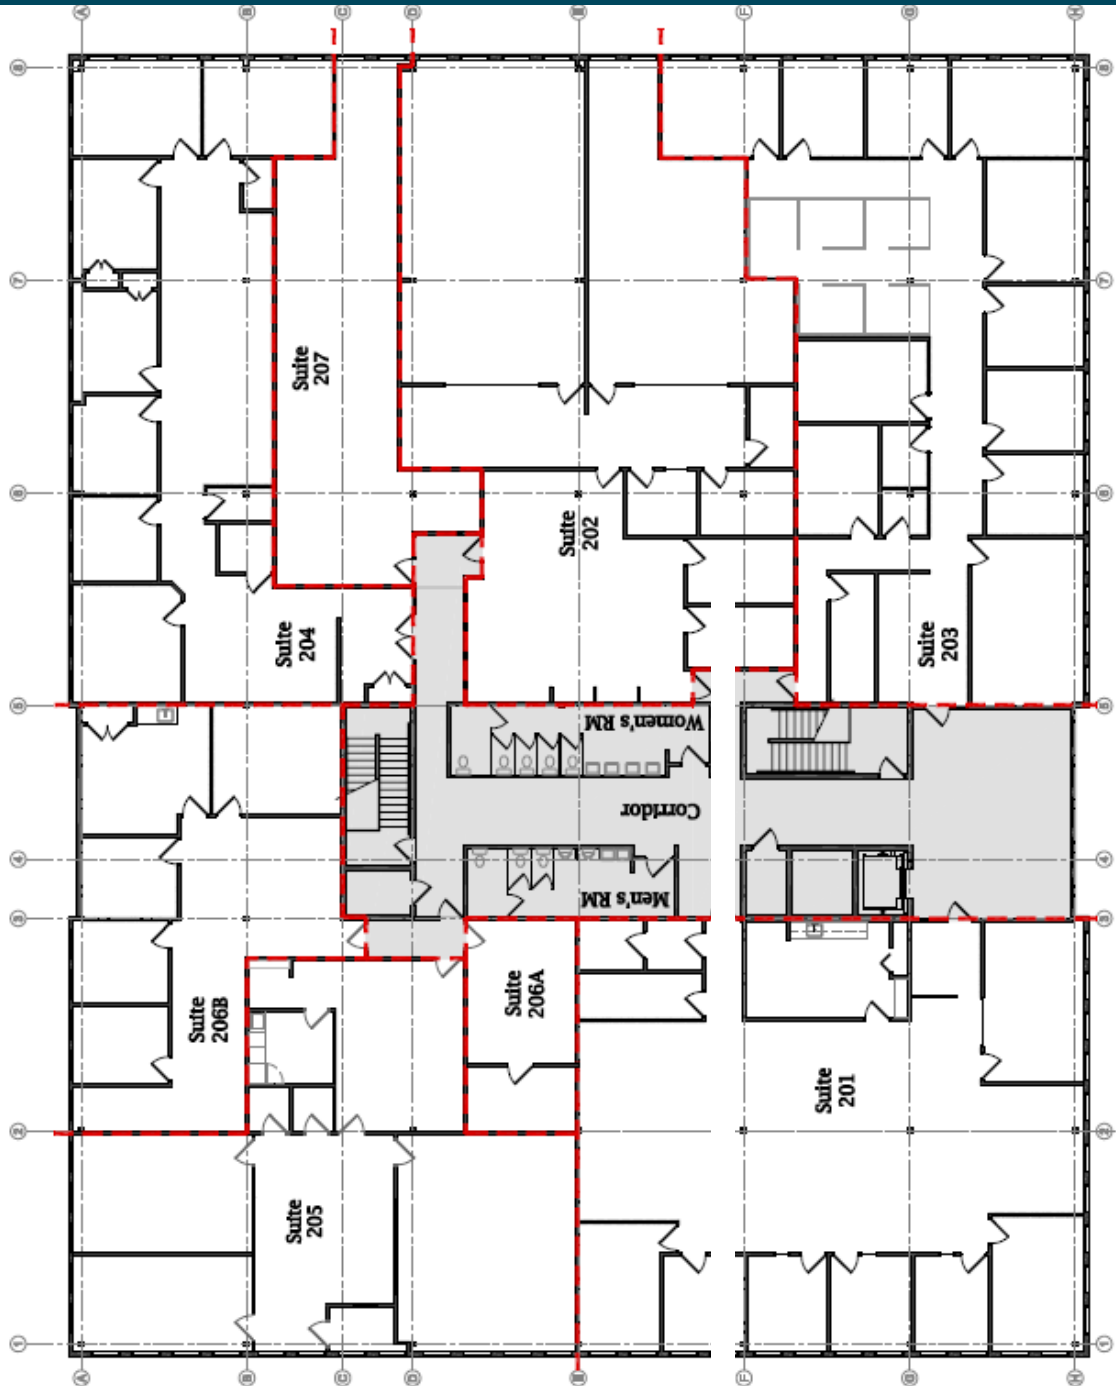

# One AAA Drive | Hamilton Twp NJ 08691

Gross Floor Area: 1<sup>st</sup> Floor – 20,018 SF  
Core Area: 1<sup>st</sup> Floor – 3,251 SF

**Contacts: Jerry Fennelly, Thomas Barbera**

[www.Fennelly.com](http://www.Fennelly.com) | **609.520.0061** | [Fennelly@Fennelly.com](mailto:Fennelly@Fennelly.com)

# One AAA Drive | Hamilton Twp NJ 08691

Gross Floor Area: 2<sup>nd</sup> Floor – 20,292 SF  
Core Area: 2<sup>nd</sup> Floor – 2,666 SF

**Contacts: Jerry Fennelly, Thomas Barbera**

www.Fennelly.com | **609.520.0061** | Fennelly@Fennelly.com