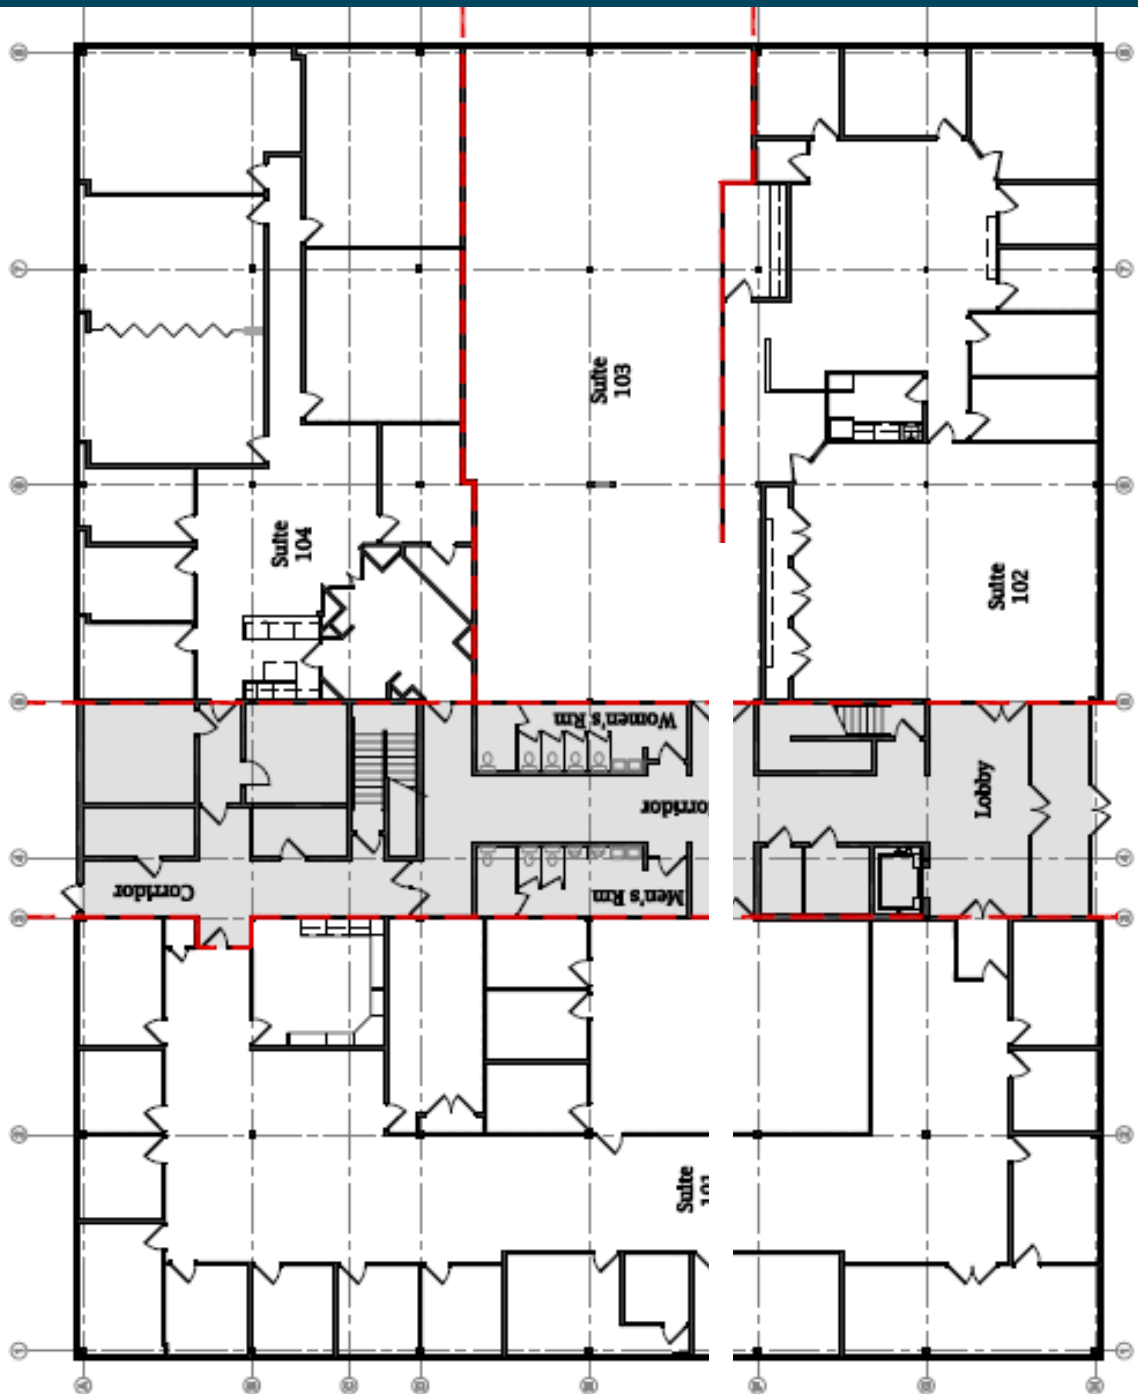

# One AAA Drive | Hamilton Twp NJ 08691

Gross Floor Area: 1<sup>st</sup> Floor – 20,018 SF  
Core Area: 1<sup>st</sup> Floor – 3,251 SF

**Contacts: Jerry Fennelly, Thomas Barbera**

[www.Fennelly.com](http://www.Fennelly.com) | **609.520.0061** | [Fennelly@Fennelly.com](mailto:Fennelly@Fennelly.com)

# One AAA Drive | Hamilton Twp NJ 08691

Gross Floor Area: 2<sup>nd</sup> Floor – 20,292 SF  
Core Area: 2<sup>nd</sup> Floor – 2,666 SF

**Contacts: Jerry Fennelly, Thomas Barbera**

www.Fennelly.com | **609.520.0061** | Fennelly@Fennelly.com