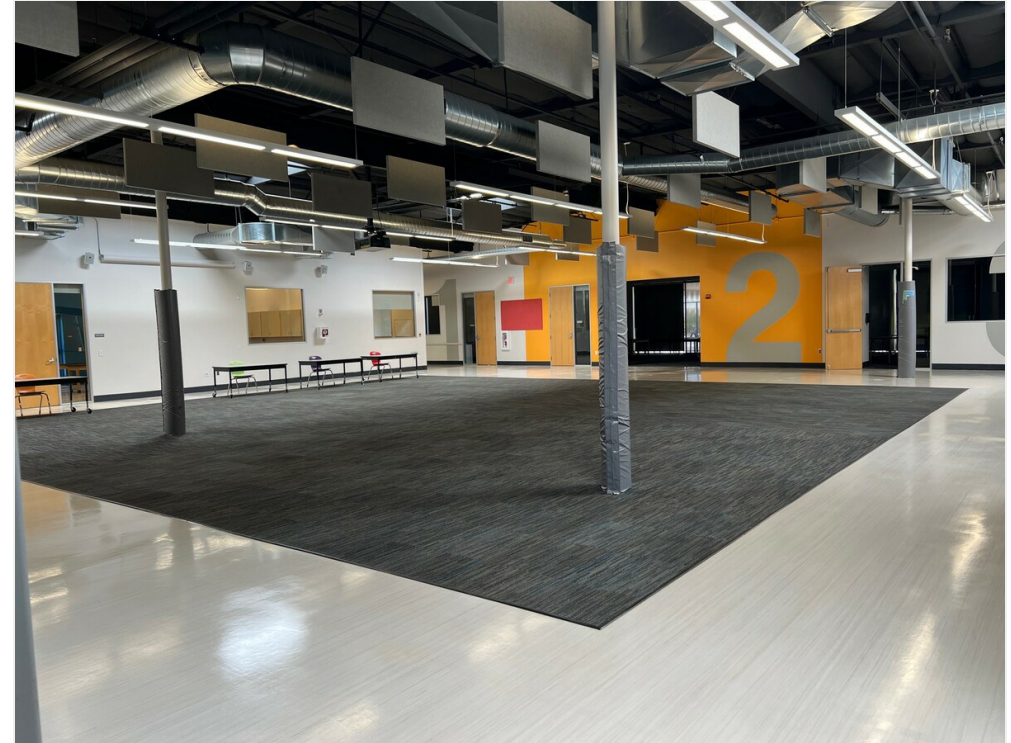

Building Photo