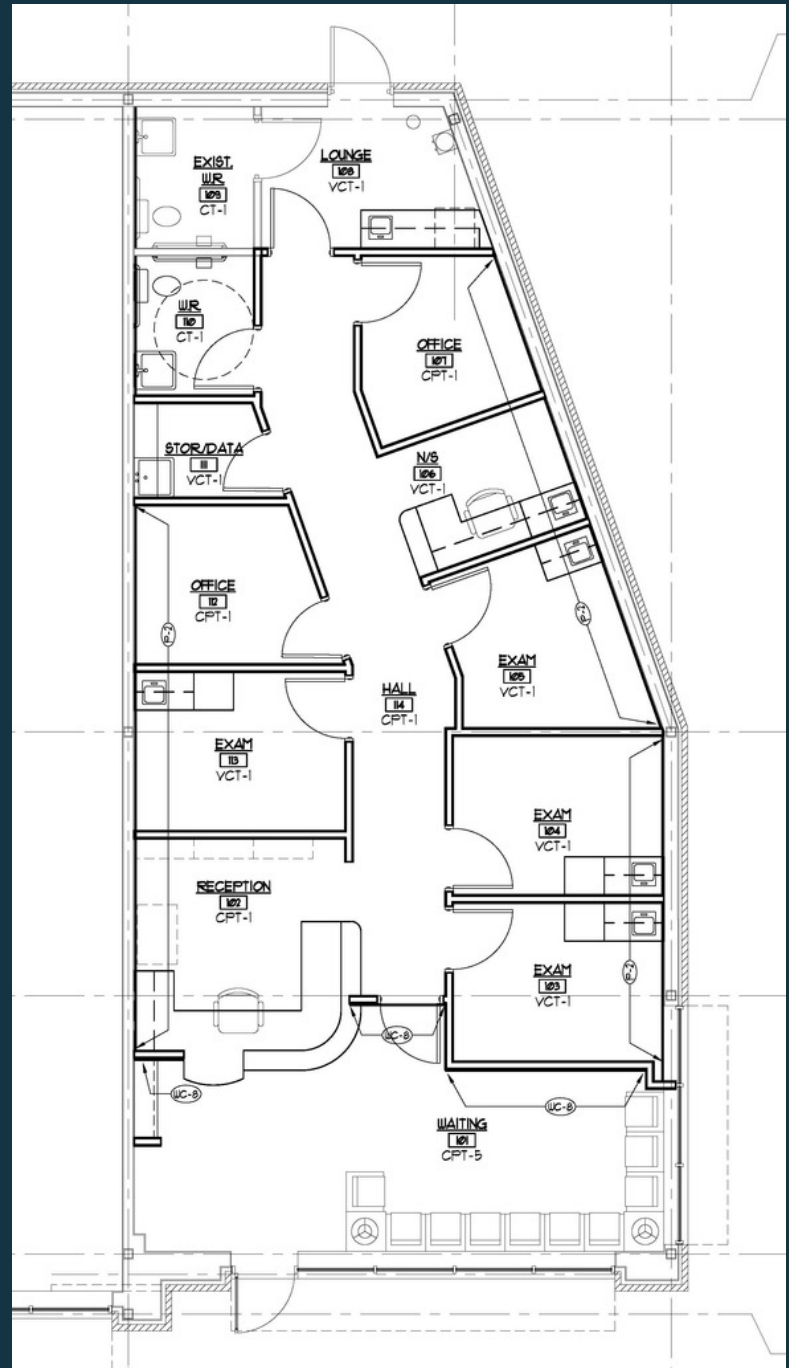

BARRINGTON STATION

114-120 S. Northwest Highway
Barrington, Illinois

High-Visibility End Cap

JUST ONE SPACE LEFT

- 1,530 SF Medical Office with reception, 4 exam rooms with sinks, nurse's station, and 2 private bathrooms.

DEVELOPMENT, INC.

MOVE-IN READY MEDICAL OFFICE

1,530 SF END CAP

- Reception with waiting area
- 4 Exam rooms with sinks
- 2 Private offices
- Nurses' station
- Kitchenette
- 2 Private bathrooms

For More Information, Contact: