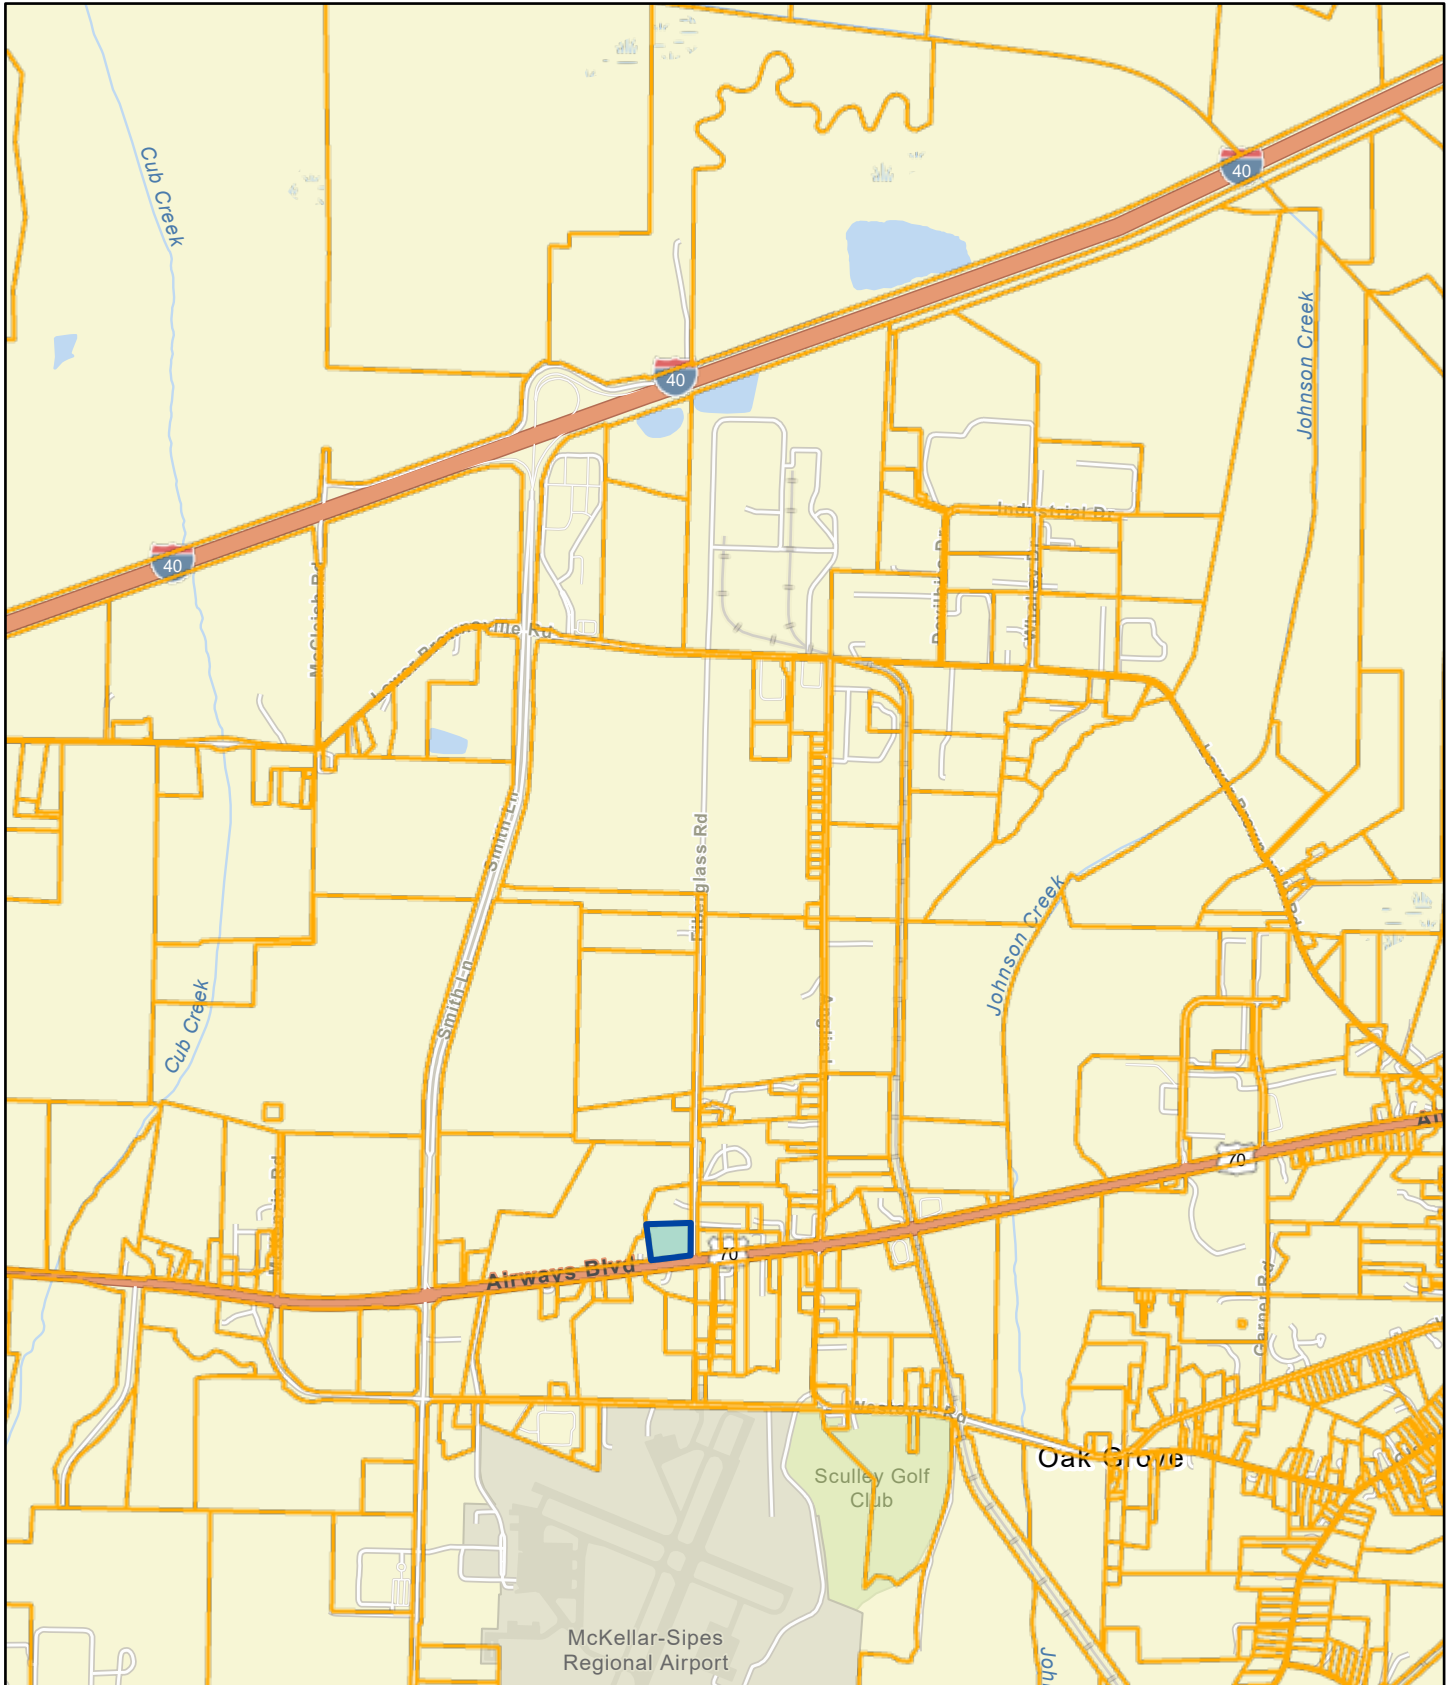

Madison County - Parcel: 076 046.00

Date: January 4, 2024

County: Madison
Owner: MCCORMACK DAVID MICHAEL AND
Address: FIBERGLASS RD
Parcel Number: 076 046.00
Deeded Acreage: 5.4
Calculated Acreage: 0
Date of TDOT Imagery: 2020
Date of Vexcel Imagery: 2023

State of Tennessee, Comptroller of the Treasury, Esri, TomTom, Garmin, SafeGraph, GeoTechnologies, Inc, METI/NASA, USGS, EPA, NPS, US Census Bureau, USDA, USFWS

The property lines are compiled from information maintained by your local county Assessor's office but are not conclusive evidence of property ownership in any court of law.