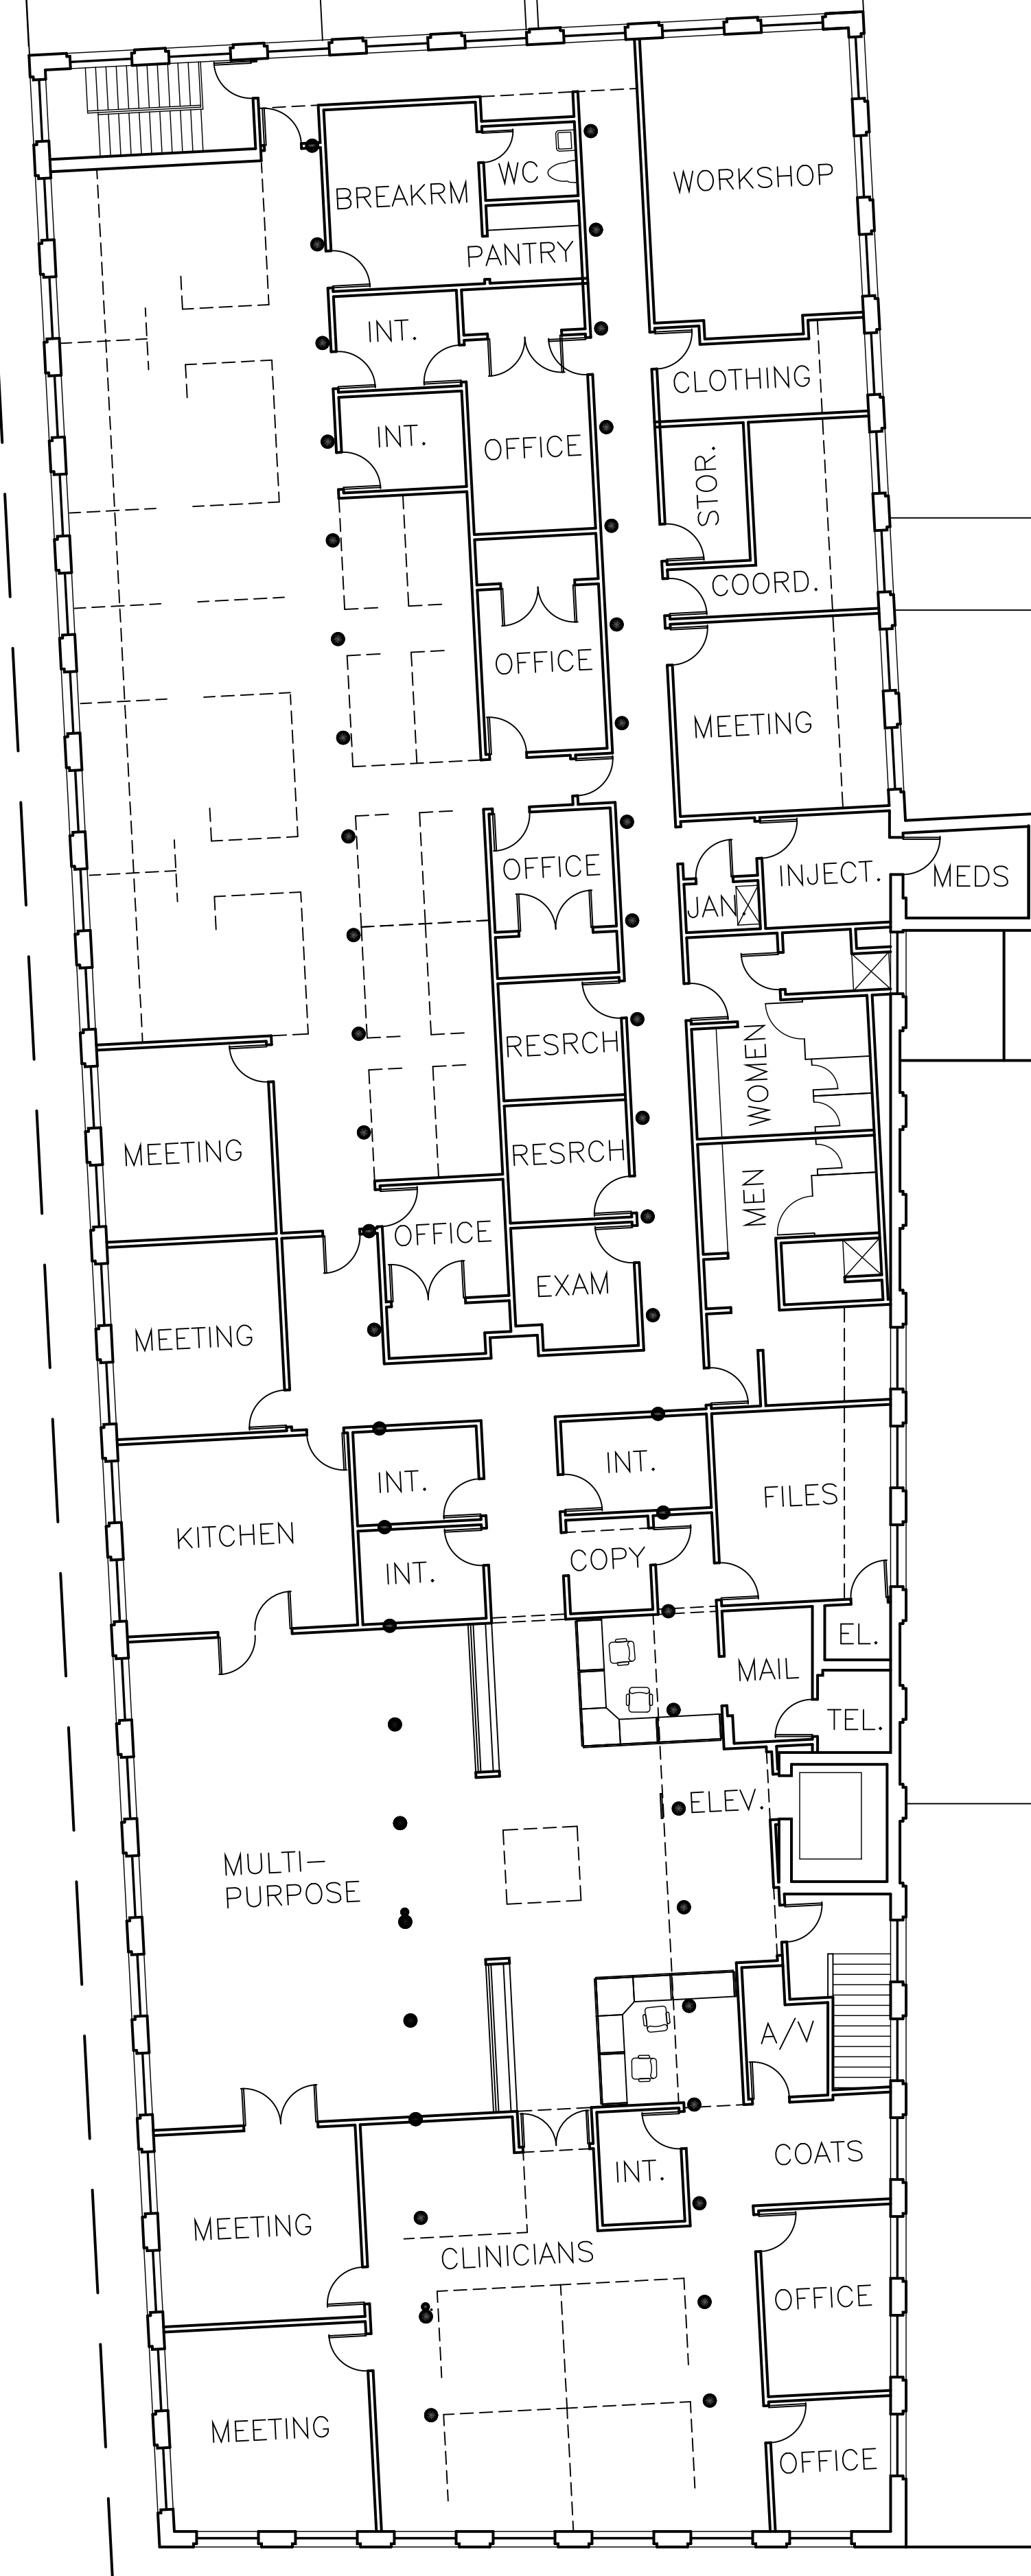

BOSTON POST RD

THE WEB SHOP  
114 BOSTON POST RD, WEST HAVEN, CT

PROJECT :  
REFERENCE BACKGROUNDS FOR  
SYLVAN R. SHEMITZ DESIGNS, INC.

TITLE :  
UPPER LEVEL PLAN  
OF 3-STORY STRUCTURE

DATE :  
08 JULY 2008

DRAWN : ZACH SCALE : 3/32" = 1'-0"

DRAWING NO. :  
1480/08/F/04