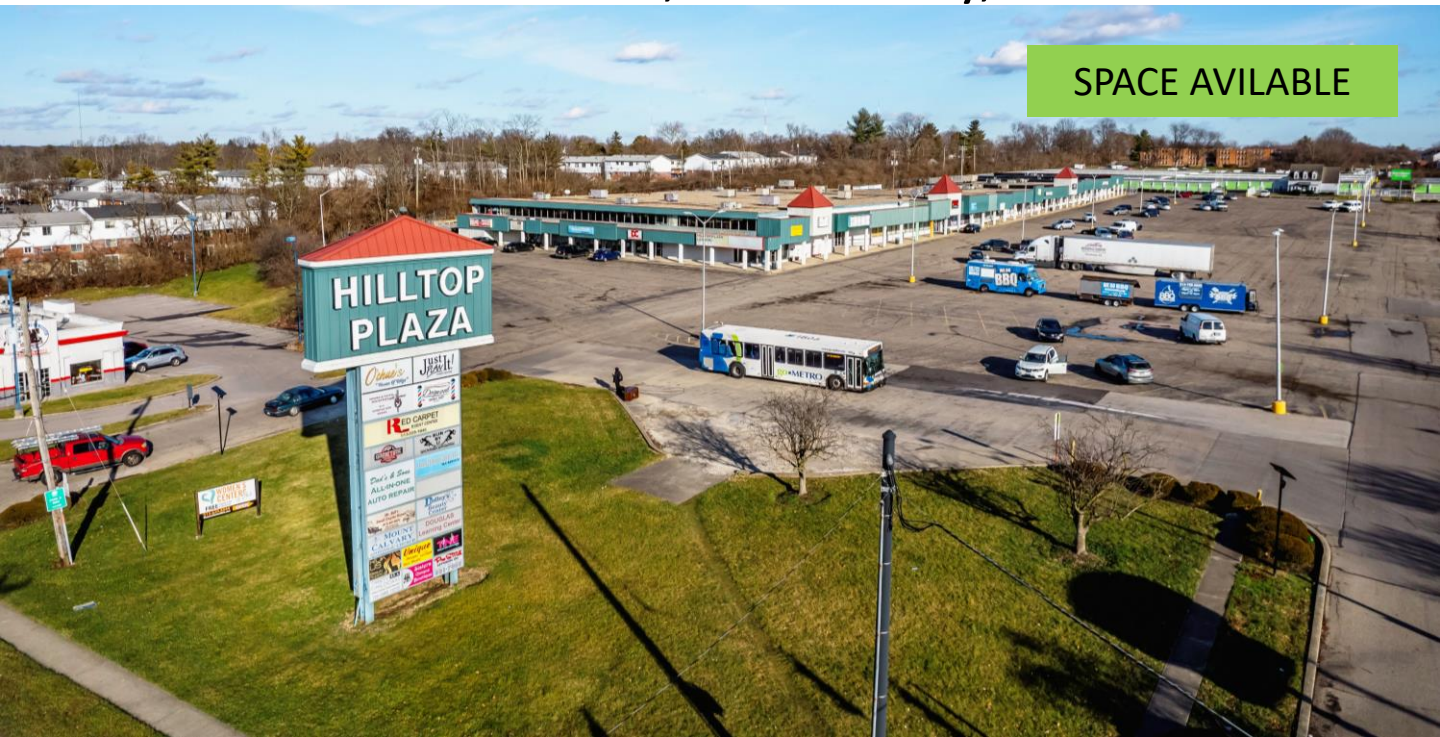

## LEASING BROCHURE

 8148 Hamilton Ave, Mt Healthy, OH 45231

SPACE AVAILABLE

### Details :

Size: 112,937 sf

Property use: Retail /professional office

Space available for lease: **Yes**