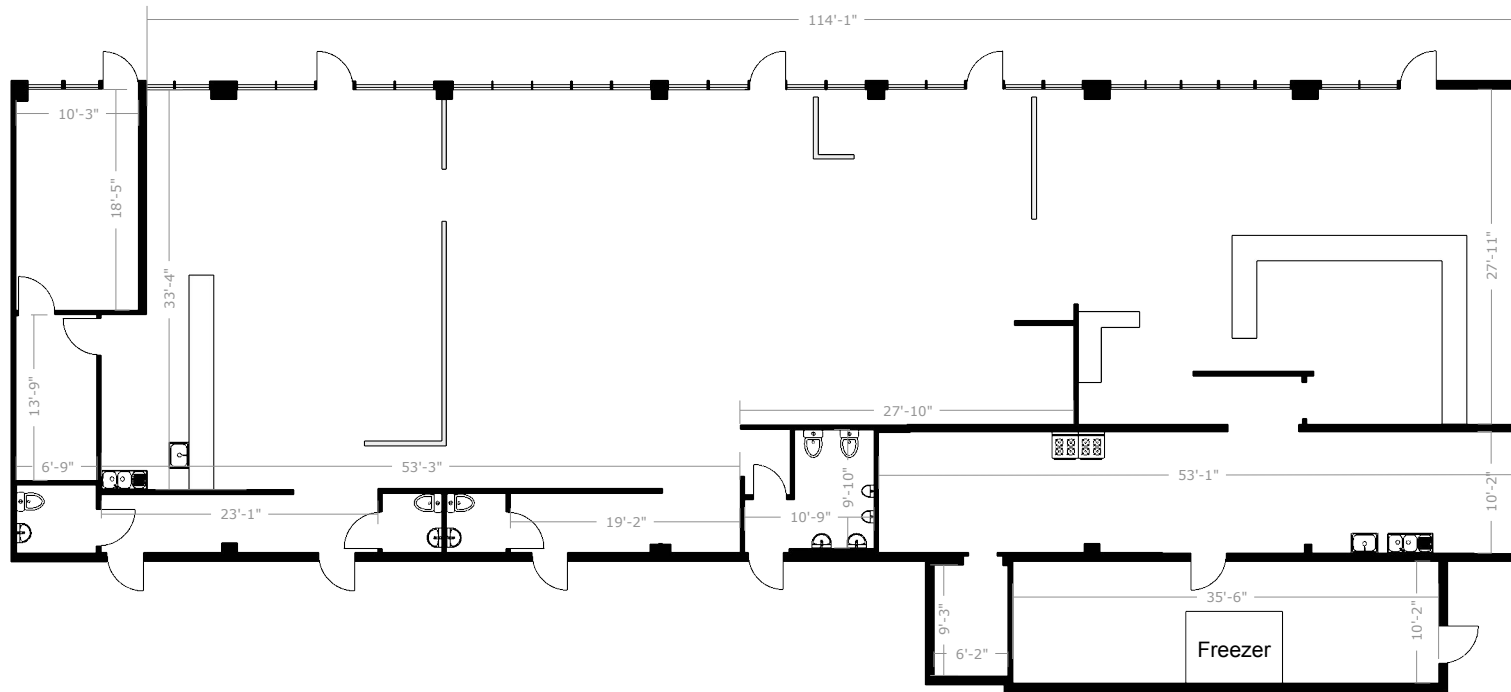

# 9701 66th St N

Pinellas Park, FL 33782

0' 5' 10' 15' 20' 25'  
FEET

SCALE: 1' = 1/16"

FloorPlanNinja.com

**DISCLAIMER:** THIS FLOORPLAN IS PROVIDED WITHOUT WARRANTY OF ANY KIND. FLOOR PLAN NINJA DISCLAIMS ANY WARRANTY INCLUDING, WITHOUT LIMITATION, SATISFACTORY OR ACCURACY OF DIMENSIONS. WE RESERVE THE RIGHT TO USE ALL FLOOR PLANS AND RENDERINGS FOR MARKETING PURPOSES