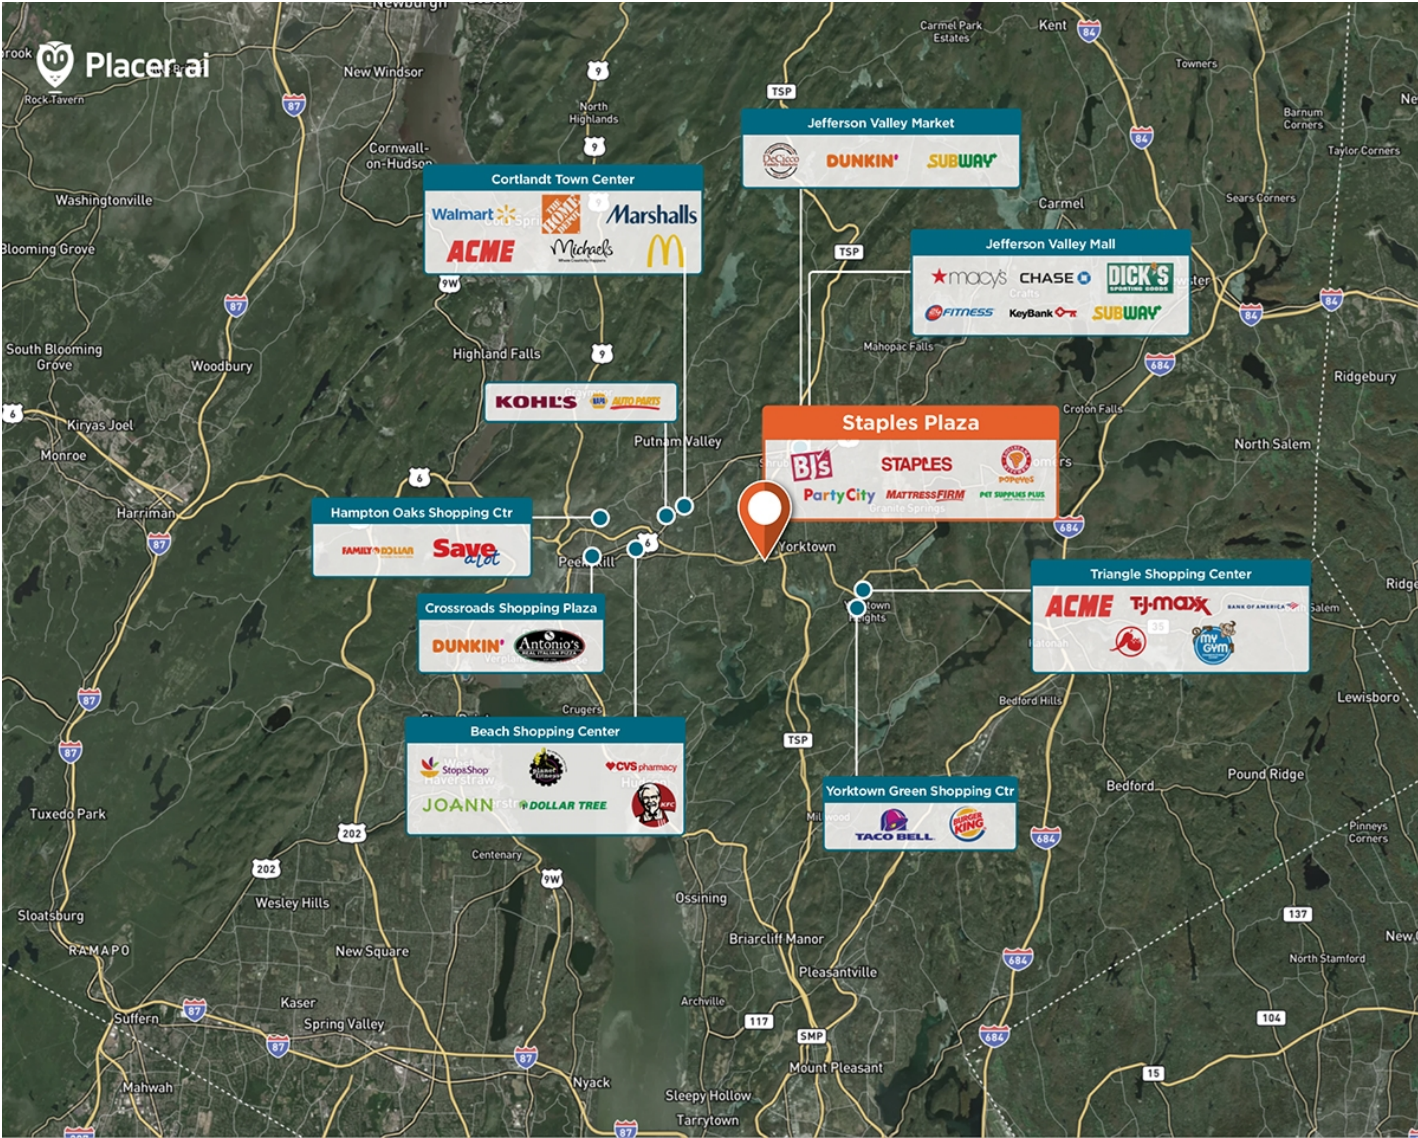

Staples Plaza-Yorktown Heights

📍 Staples Plaza-Yorktown Heights, Yorktown, NY 10598

Situated on the highly traveled Route 202 in Yorktown Heights, just off the Taconic State Pkwy.

Center Size: 122,991
Spaces Available: 3

Within 3 Miles

Population	32,195
Avg. Household Income	157,618
Avg. Home Value	$641,247
Annual Visits	2,409,649
Vehicles Per Day	27,763