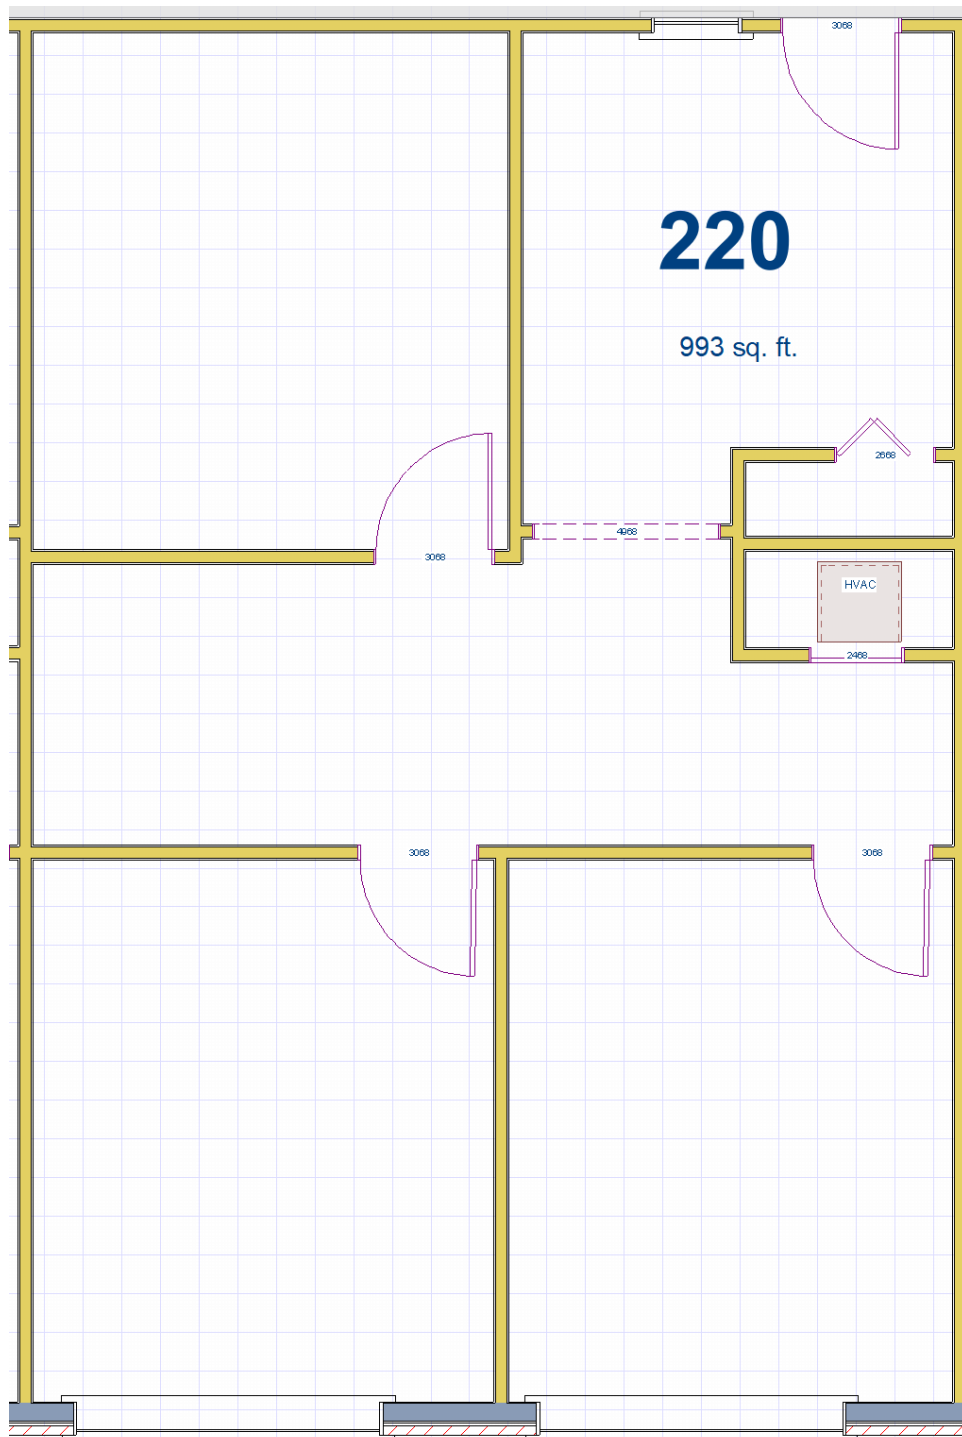

Park Centre

3489 W 72nd Ave, Westminster, CO

Suite 220

993 Sq. Ft.

Gary Sonmore
720-255-9900
gary@TRUCommercial.com