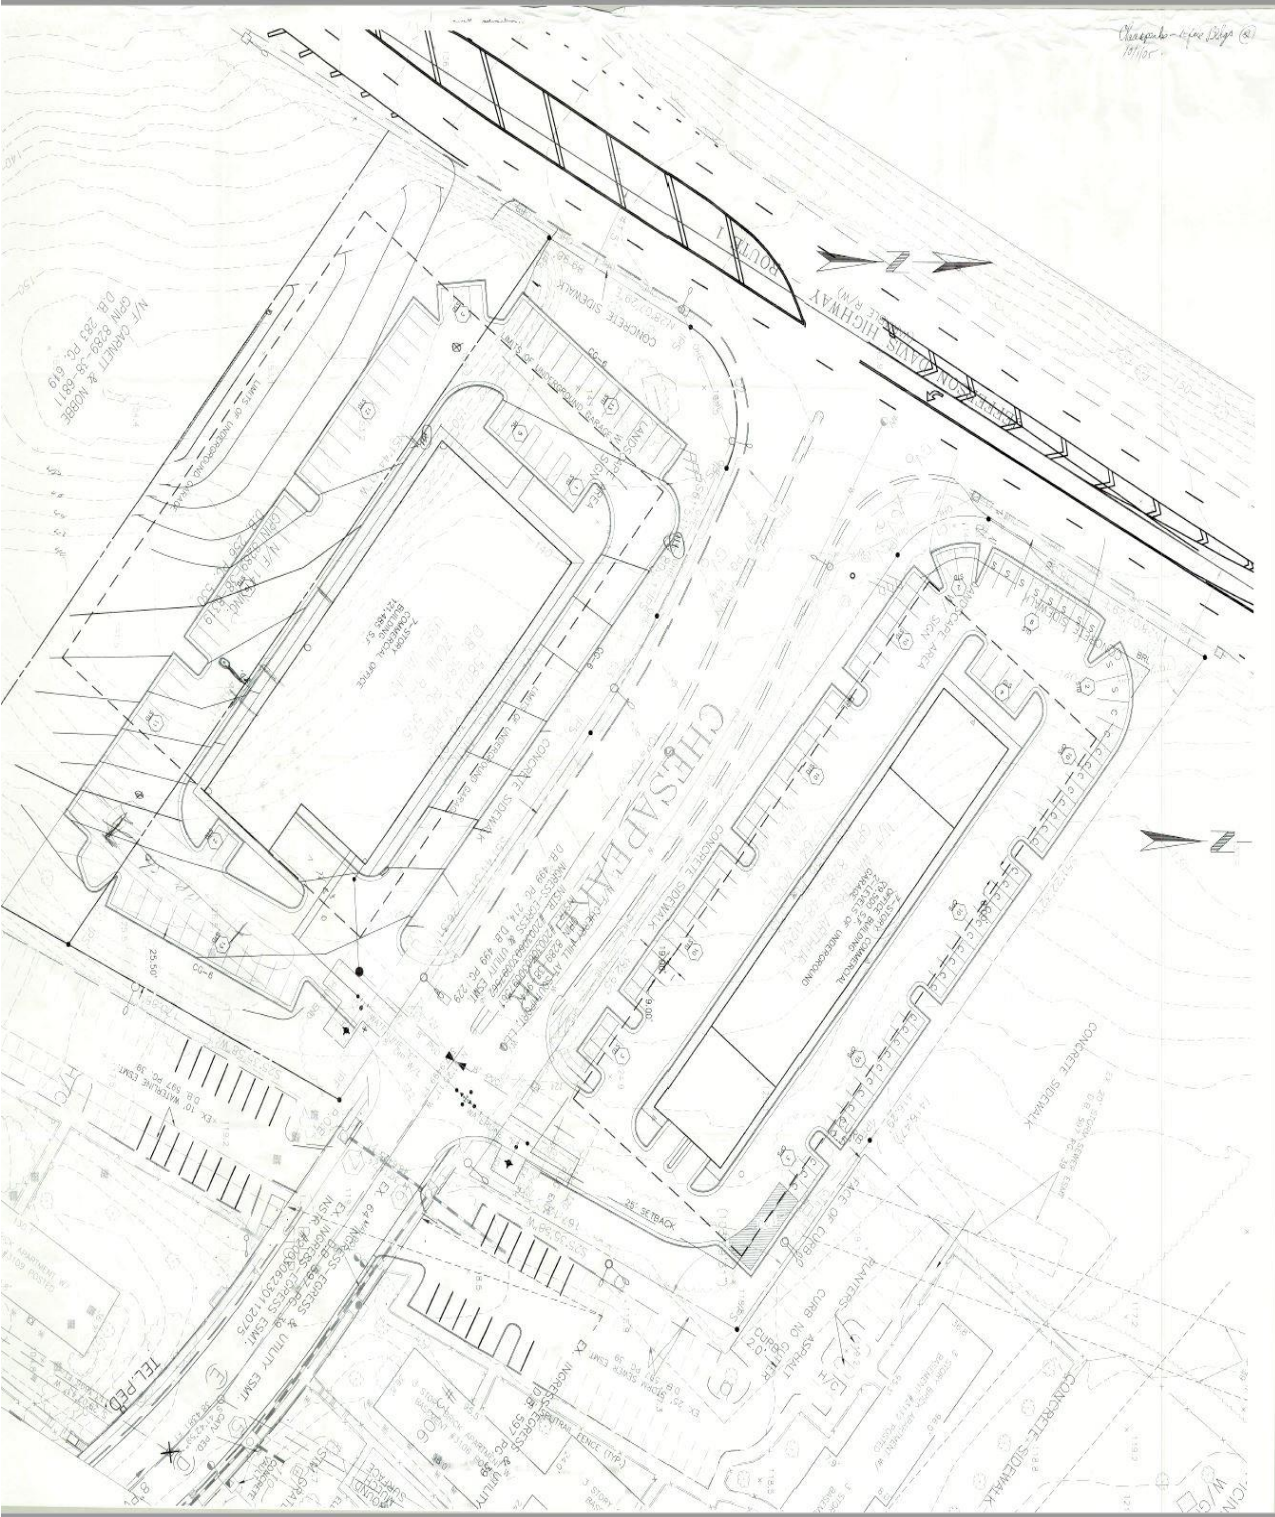

# Conceptual Plans

# Conceptual Plans

**NOTES:**  
 THESE RENDERING ILLUSTRATIONS ARE BORROWED AND WERE NOT DESIGNED EXPLICITLY FOR THE SITE. THESE ILLUSTRATIONS ARE PROBABLE RENDERINGS FOR THE PROPOSED SITE.  
 PICTURES TAKEN JUNE 28, 2005

EXHIBIT-TYPICAL EXTERIOR FINISH  
**CHESAPEAKE OFFICE BUILDING**  
 PRINCE WILLIAM COUNTY, VIRGINIA

DATE	
SCALE	
DESIGN	
CHECKED	
DATE	
PROJECT NO.	
EXHIBIT	