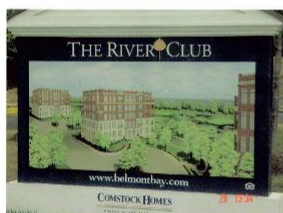

Conceptual Plans

NOTES:
THESE RENDERING ILLUSTRATIONS ARE BORROWED AND WERE NOT DESIGNED EXPLICITLY FOR THE SITE. THESE ILLUSTRATIONS ARE PROBABLE RENDERINGS FOR THE PROPOSED SITE.
PICTURES TAKEN JUNE 28, 2005