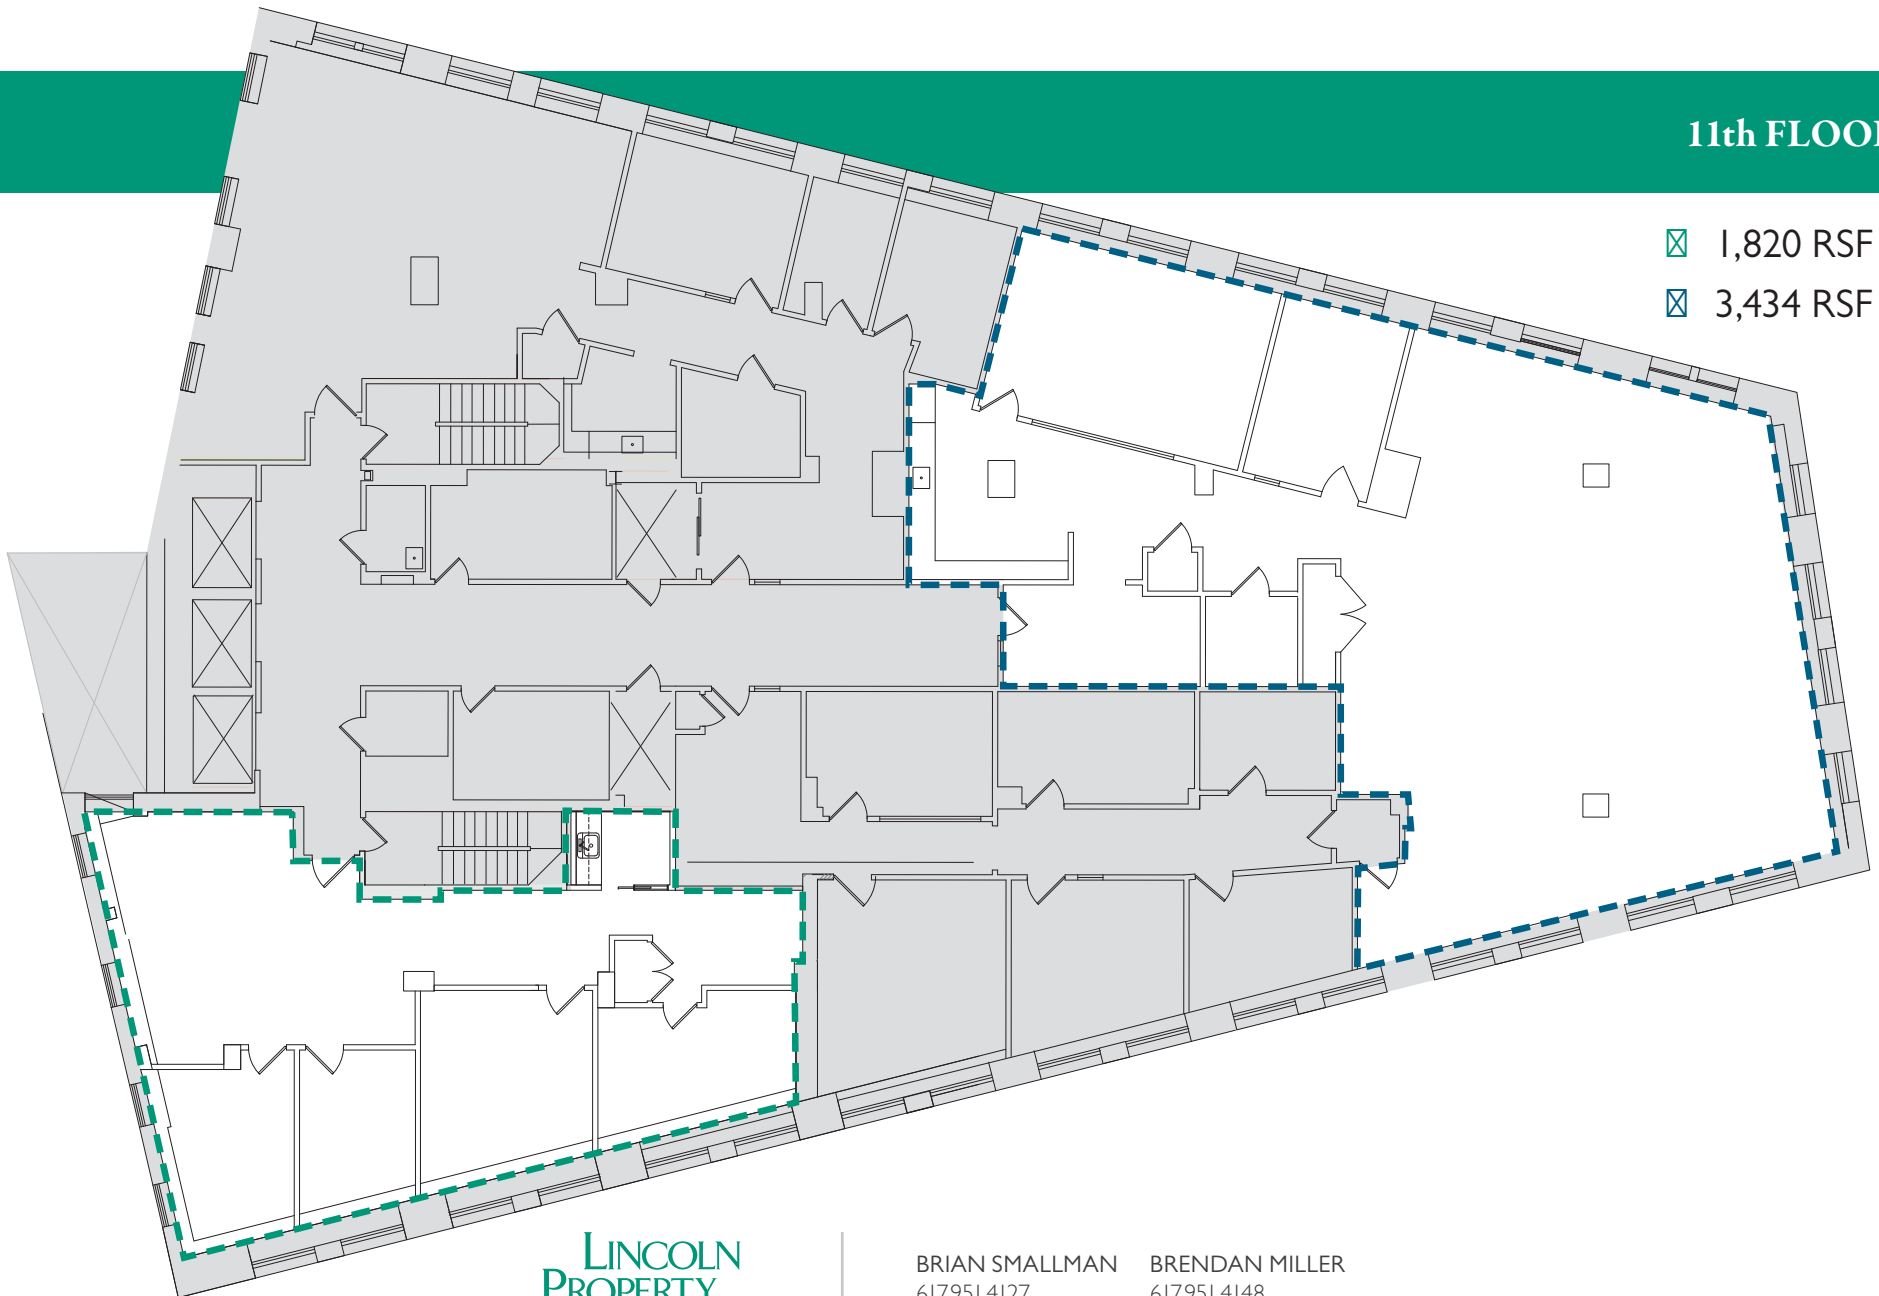

31 MILK STREET

FINANCIAL DISTRICT | BOSTON, MA

11th FLOOR

☒ 1,820 RSF

☒ 3,434 RSF

LINCOLN
PROPERTY
COMPANY

BRIAN SMALLMAN
617.951.4127
bsmallman@lpc.com

BRENDAN MILLER
617.951.4148
bmiller@lpc.com