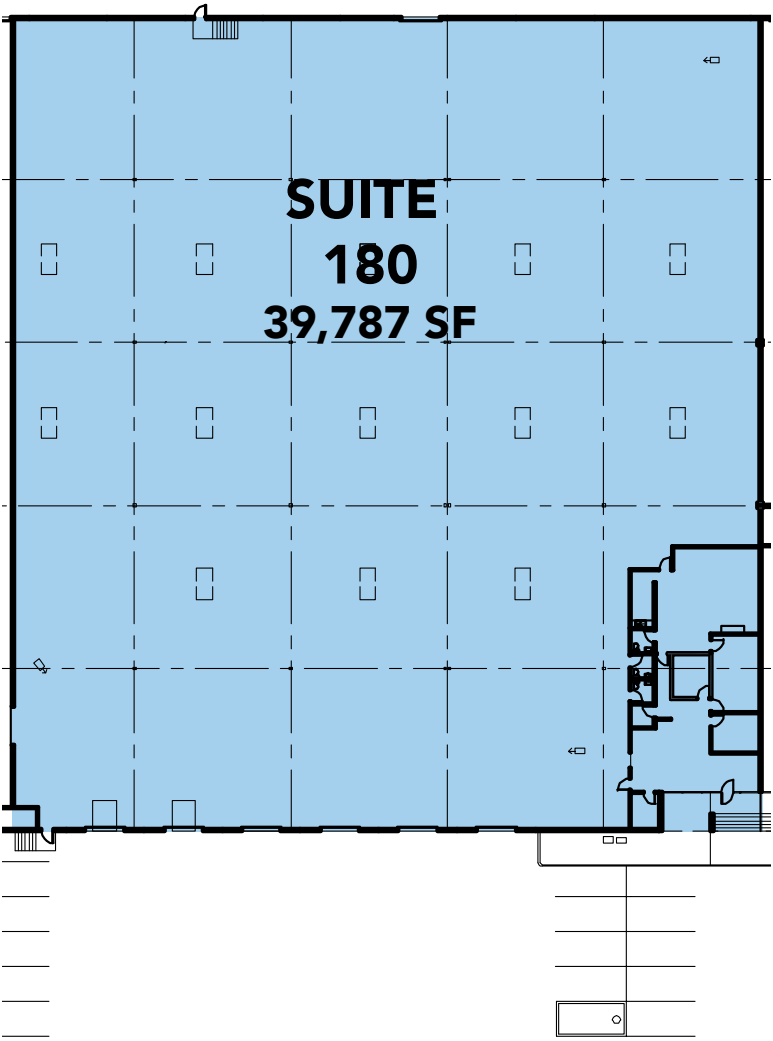

### Facility Highlights

- 2,160 SF Office
- 37,627 SF Warehouse
- 6 Dock High Doors
- 24' Clear Height
- Fully Sprinklered
- Ability to be combined with Suite 190 for 85,564 SF

# 2007 Royal Ln, Suite 180, Dallas, TX 75229

39,787 SF Industrial Space for Lease

**Brookfield**  
Properties

Suite 180  
39,787 Total  
2,160 Office