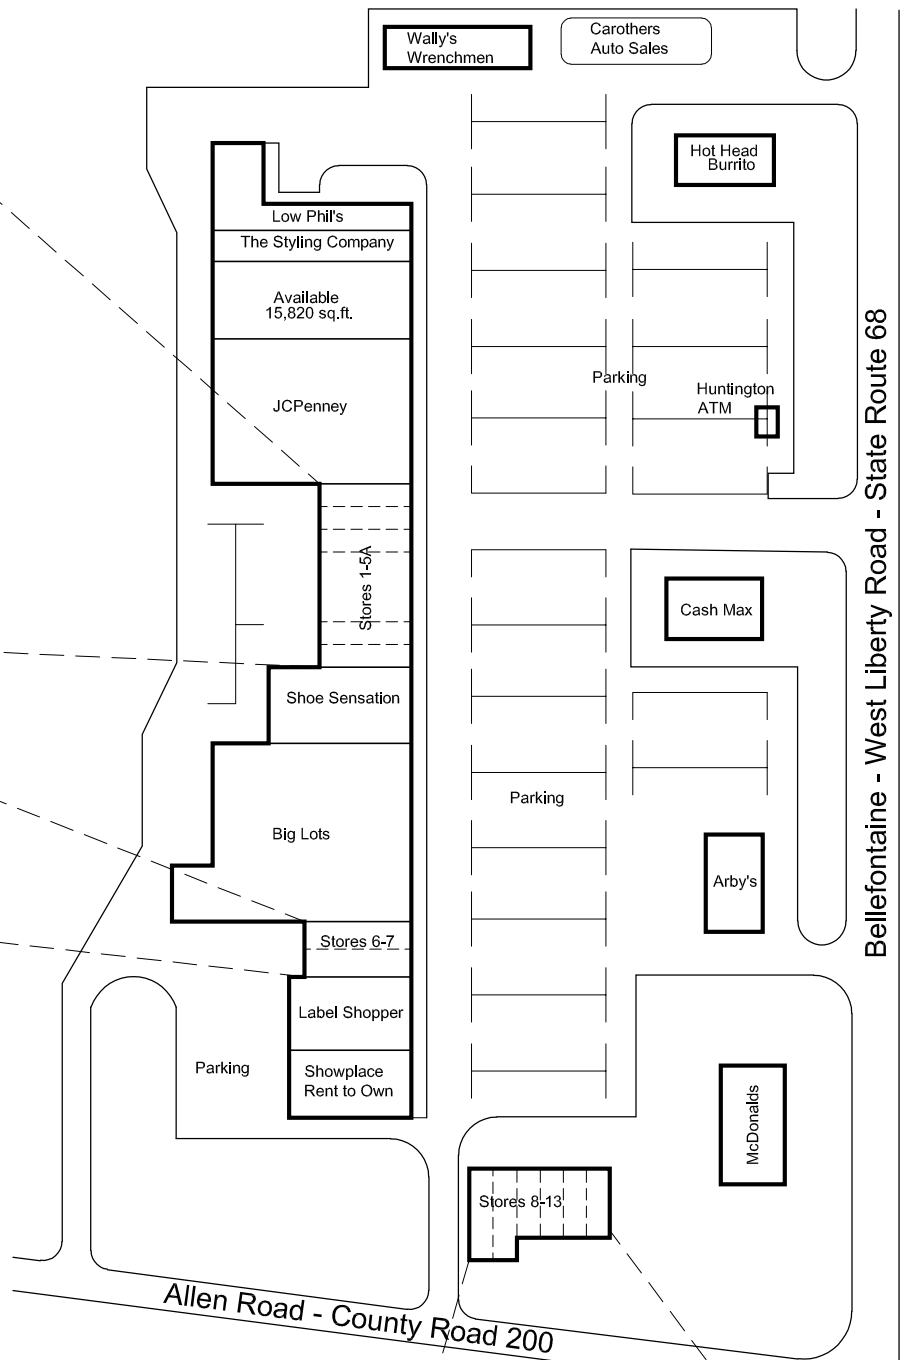

01	1600 sq.ft.	20'
02	1600 sq.ft.	20'
03	1600 sq.ft.	20'
04	4800 sq.ft.	60'
05	1600 sq.ft.	20'
05A	1600 sq.ft.	20'
80'		

06	2500 sq.ft.	25'
07	2500 sq.ft.	25'
100'		

Fontaine Plaza Exhibit "A"

U.S. Route 68 & County Road 200
Bellefontaine, OH 43311

Shop No.	Street Address	Area sq.ft.	Tenant
01	1720 S. Main St.	1,600	Court House Square
02	1722 S. Main St.	1,600	Little Caesar's Pizza
03	1724 S. Main St.	1,600	Vapor Royal
04	1730 S. Main St.	4,800	Available
05	1736 S. Main St.	1,600	Verizon Wireless
05A	1738 S. Main St.	1,600	Verizon Wireless
06	1770 S. Main St.	2,500	Unseen Elegance
07	1790 S. Main St.	2,500	Ohio Automobile Club
08	1860 S. Main St.	1,600	Family Urgent Care
09	1850 S. Main St.	1,600	Family Urgent Care
10	1840 S. Main St.	1,200	Liberty Tax Service
11	1830 S. Main St.	1,200	Haircuts -N-Such
12	1820 S. Main St.	1,200	U.S. Army Recruiters
13	1810 S. Main St.	1,200	Available

08	09	10	11	12	13
1600 sq.ft.	1600 sq.ft.	1200 sq.ft.	1200 sq.ft.	1200 sq.ft.	1200 sq.ft.
20'	20'	20'	20'	20'	20'
80'		60'			