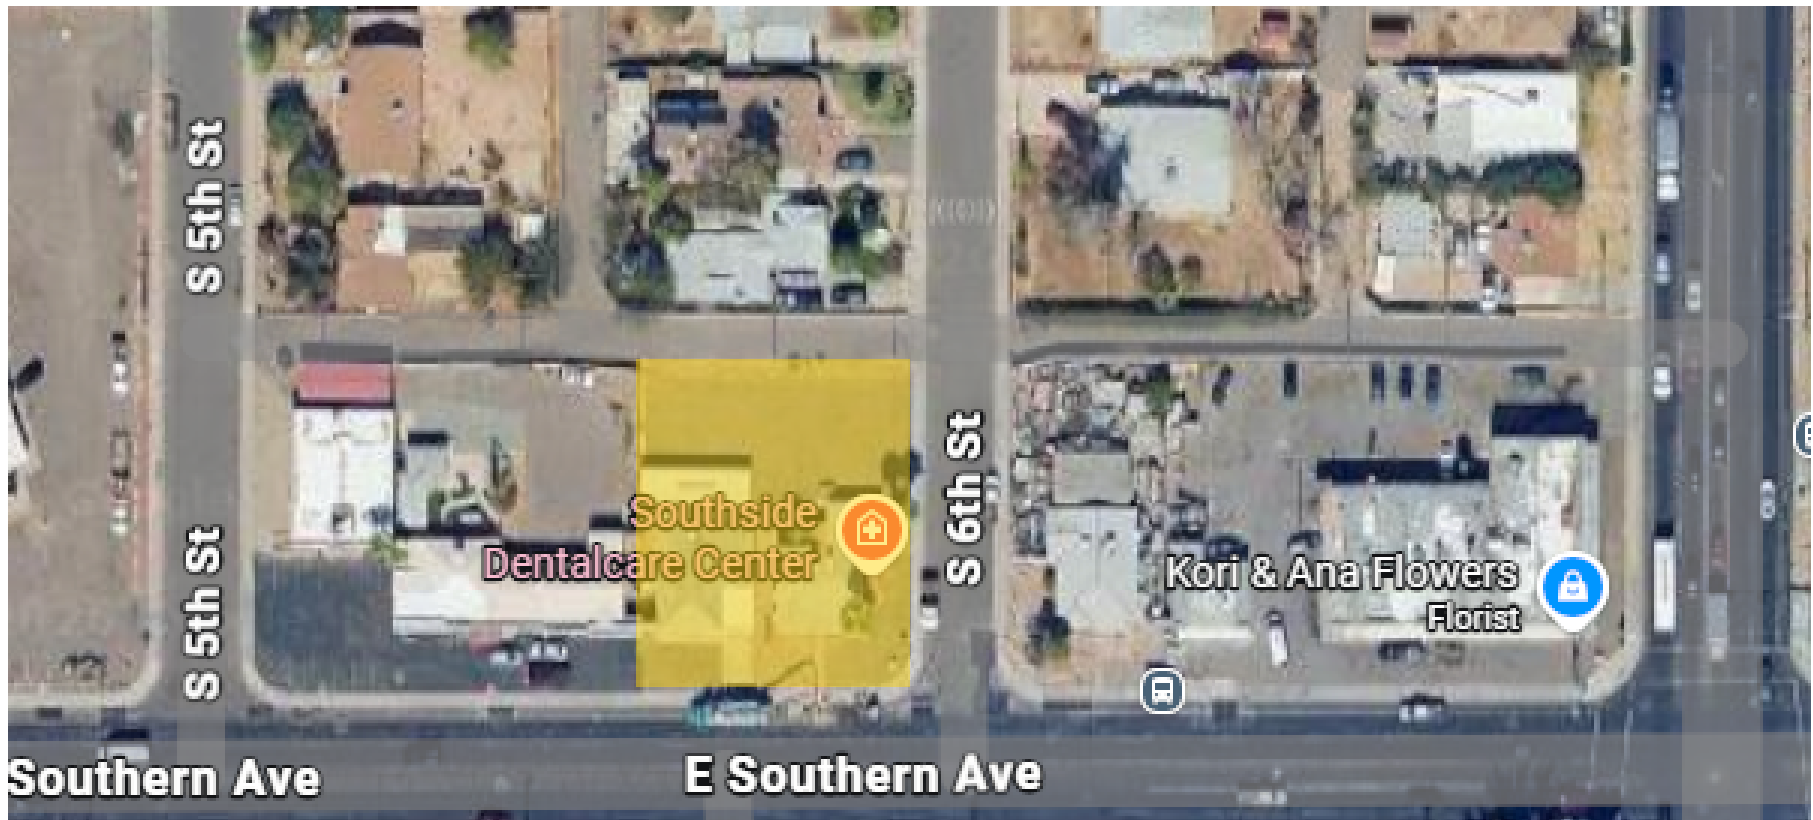

514 and 522 E Southern Ave Phoenix, AZ 85040

PROPERTY HIGHLIGHTS

- Price - \$700,000.00
- Both properties are zoned C-1
- +/- 14,883 Square Foot Lot (.34 AC)
- +/- 2,786 Combined Square Footage
- Great redevelopment opportunity on a corner lot

RETAILER MAP