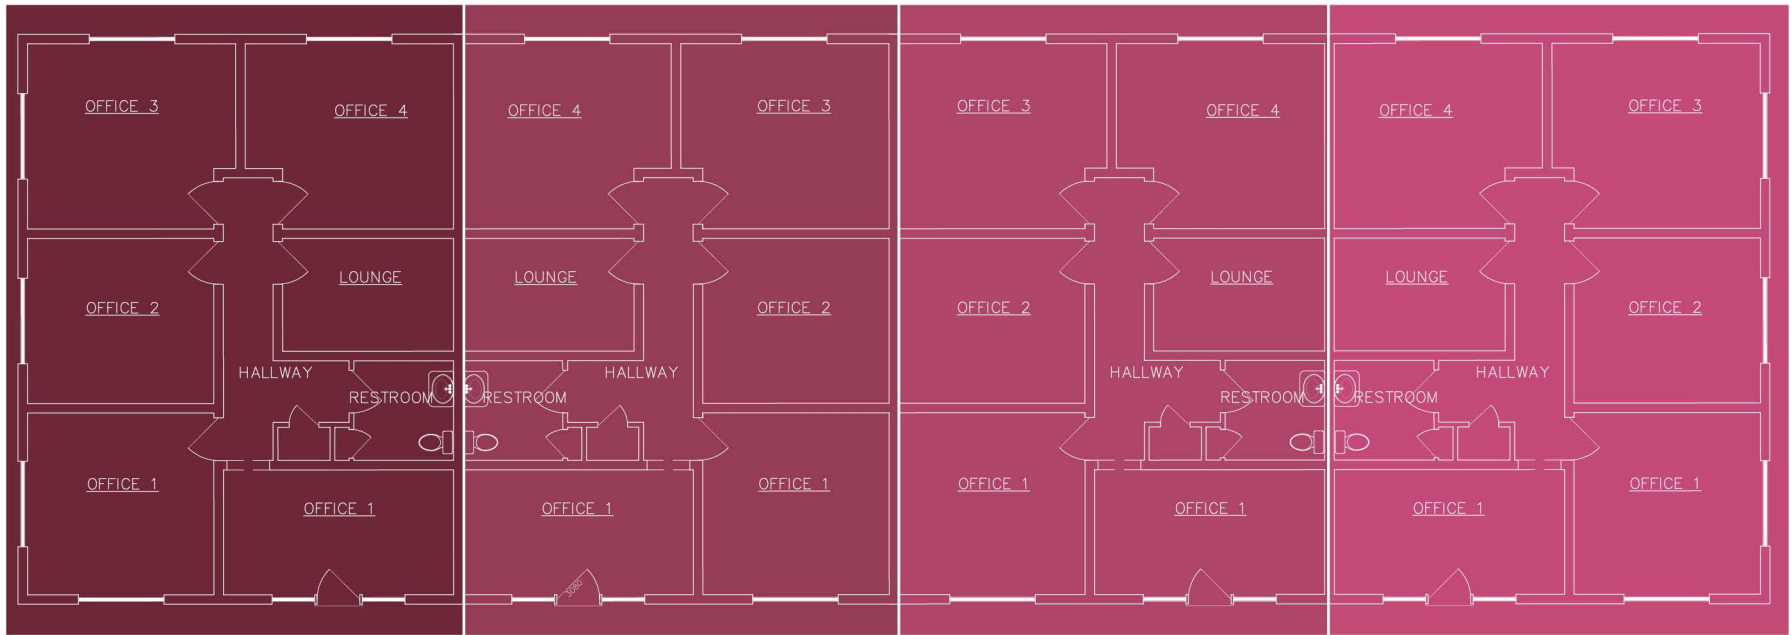

## Woodgrove Office Park

Elevation 2  
Floor Plan

Business/Professional Environment. 1225 - 4900 sf