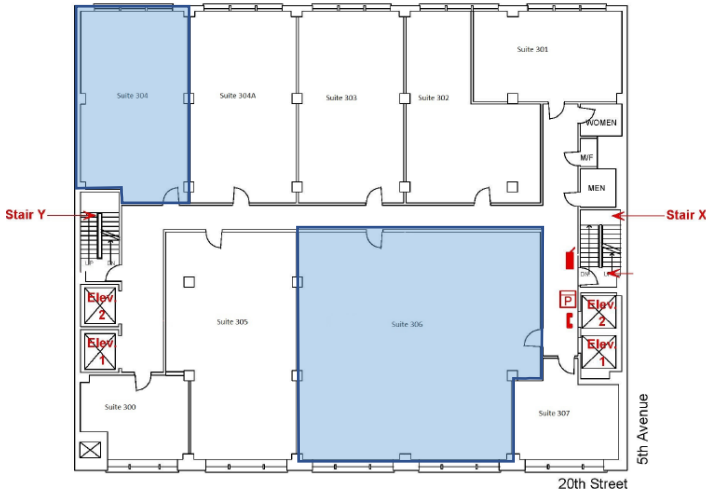

Suite 304

- 750 sq ft - Open space, hardwood floors
- Rent upon request

Suite 308

- 2,410 sq ft - Large open space - 2 built offices and large conference room
- Rent upon request

Suite 701

- 1,086 sq ft - Bright open space, hard wood floors, high ceilings
- Rent upon request

Suite 1002

- 1,220 sq ft - Bright open space, hardwood floors, high ceilings
- Rent upon request

Suite 1207

- 1,882 sq ft - Open space with 3 built glass offices
- Rent upon request

- Open loft space
- High ceilings, hard wood floors
- 3 Sides of windows, great views
- 2 New private bathrooms
- 2 Passenger elevators and 1 freight elevator directly on to floor
- Attended Lobby
- Unbeatable Location

Floor 3 – Suites 304 & 308

Floor 7 – Suite 701

Floor 10 – Suite 1002

Floor 12 – Suite 1207