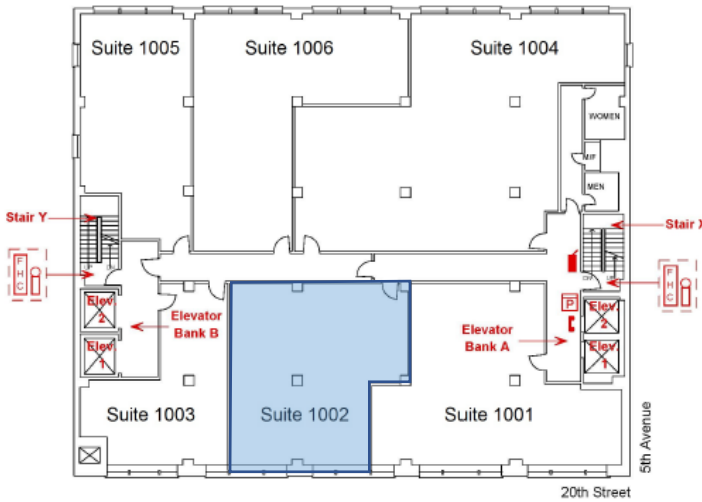

Suite 304

- 750 sq ft - Open space, hardwood floors
- Rent upon request

Suite 308

- 2,410 sq ft - Large open space - 2 built offices and large conference room
- Rent upon request

Suite 701

- 1,086 sq ft - Bright open space, hard wood floors, high ceilings
- Rent upon request

Suite 1002

- 1,220 sq ft - Bright open space, hardwood floors, high ceilings
- Rent upon request

Suite 1207

- 1,882 sq ft - Open space with 3 built glass offices
- Rent upon request

- Open loft space
- High ceilings, hard wood floors
- 3 Sides of windows, great views
- 2 New private bathrooms
- 2 Passenger elevators and 1 freight elevator directly on to floor
- Attended Lobby
- Unbeatable Location

Floor 3 – Suites 304 & 308

Floor 7 – Suite 701

Floor 10 – Suite 1002

Floor 12 – Suite 1207