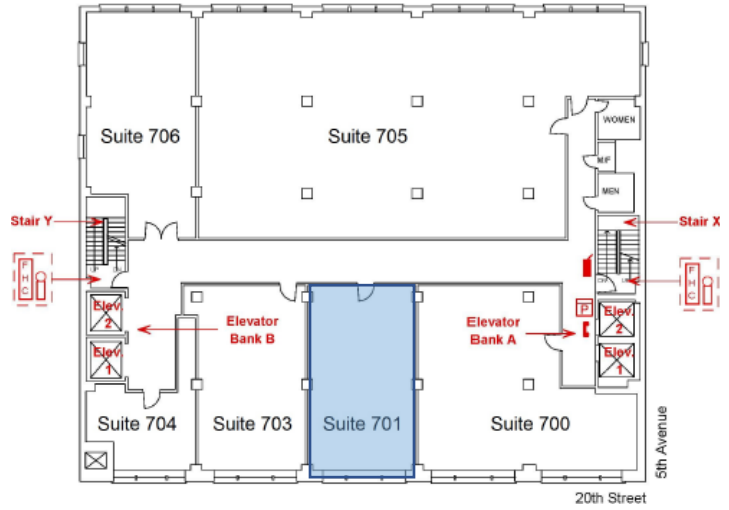

Suite 304

- 750 sq ft - Open space, hardwood floors
- Rent upon request

Suite 308

- 2,410 sq ft - Large open space - 2 built offices and large conference room
- Rent upon request

Suite 701

- 1,086 sq ft - Bright open space, hard wood floors, high ceilings
- Rent upon request

Suite 1002

- 1,220 sq ft - Bright open space, hardwood floors, high ceilings
- Rent upon request

Suite 1207

- 1,882 sq ft - Open space with 3 built glass offices
- Rent upon request

- Open loft space
- High ceilings, hard wood floors
- 3 Sides of windows, great views
- 2 New private bathrooms
- 2 Passenger elevators and 1 freight elevator directly on to floor
- Attended Lobby
- Unbeatable Location

Floor 3 – Suites 304 & 308

Floor 7 – Suite 701

Floor 10 – Suite 1002

Floor 12 – Suite 1207