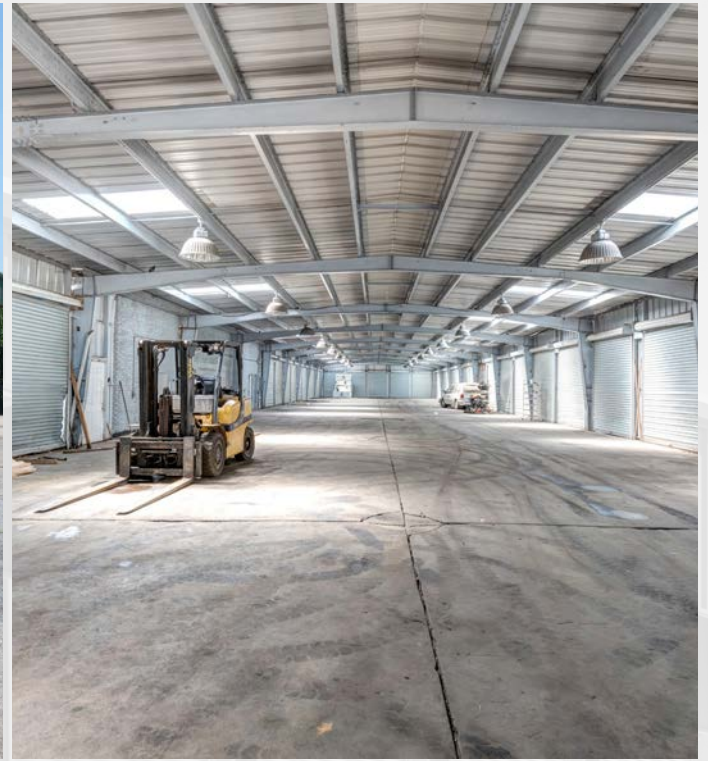

1235 Constitution Road

For Lease

INFILL TRUCK TERMINAL

South Atlanta

STREAM

Property Details

Total AC	9,232
Year Built	1964
Configuration	Cross-Dock
Loading	45 Dock High 1 Drive-in
Building Size	21,600 SF
Clear Height	14'
Security	Newly installed electric fencing and exterior lighting
Trailer Storage	123 Trailer Spaces
Paving	Mix of Asphalt and Concrete
Office	+/- 2,500 SF office space
Maintenance Facility	+/- 7,000 SF maintenance facility with 2 drive-in, drive-through bays
Zoning	Light Industrial