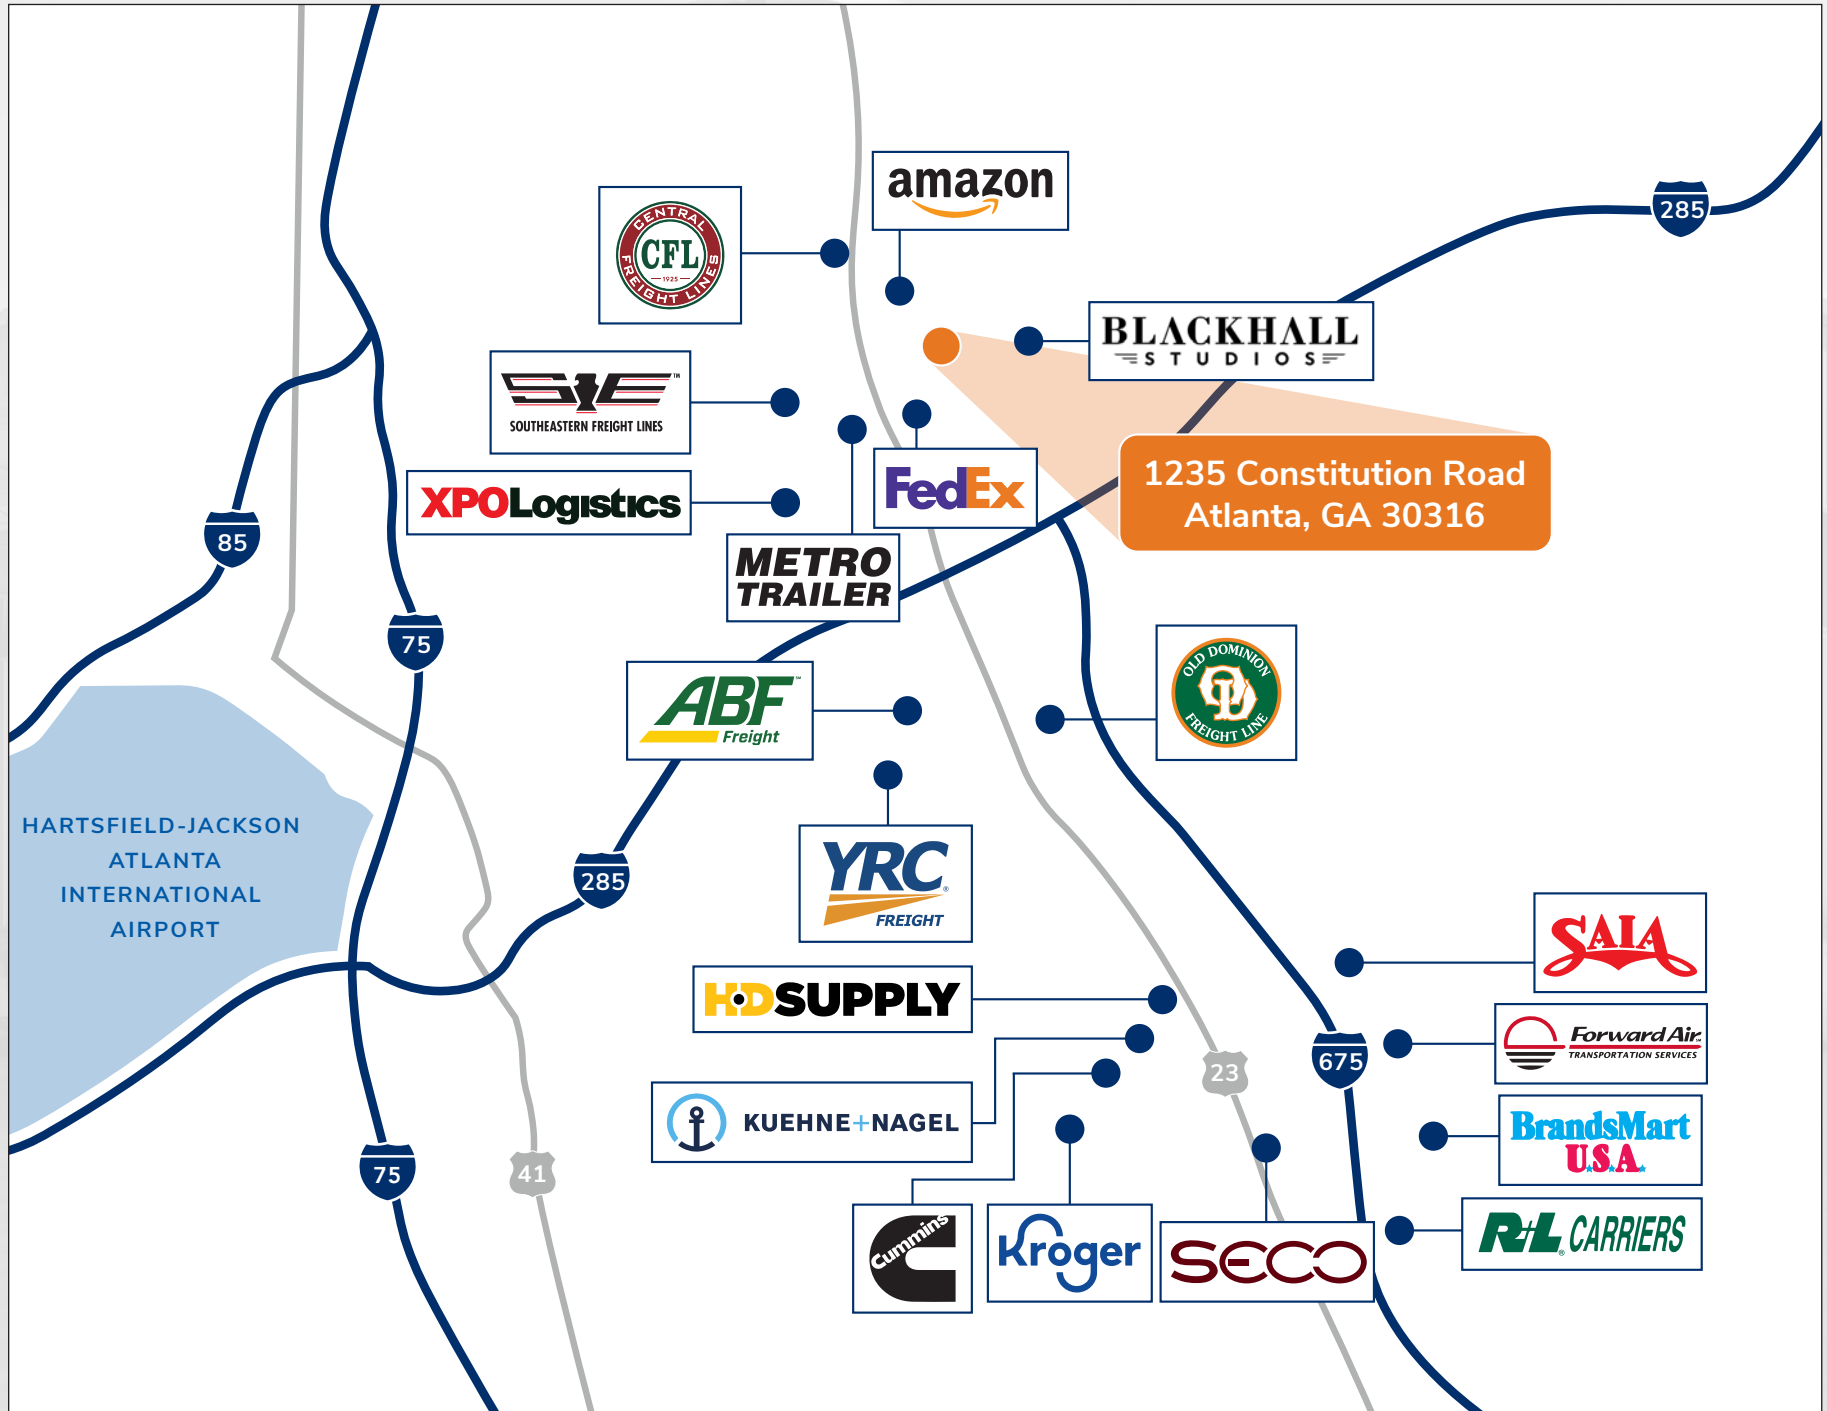

1235 Constitution Road

For Lease

INFILL TRUCK TERMINAL

South Atlanta

STREAM

Property Details

Total AC	9,232
Year Built	1964
Configuration	Cross-Dock
Loading	45 Dock High 1 Drive-in
Building Size	21,600 SF
Clear Height	14'
Security	Newly installed electric fencing and exterior lighting
Trailer Storage	123 Trailer Spaces
Paving	Mix of Asphalt and Concrete
Office	+/- 2,500 SF office space
Maintenance Facility	+/- 7,000 SF maintenance facility with 2 drive-in, drive-through bays
Zoning	Light Industrial

Site Plan

Unmatched Proximity

The property sits within a 10 minute drive time of every major interstate in Atlanta.

The Top 3PLs Call South Atlanta Home

BRAD BAYS, SIOR

Managing Director

brad.bays@streamrealty.com