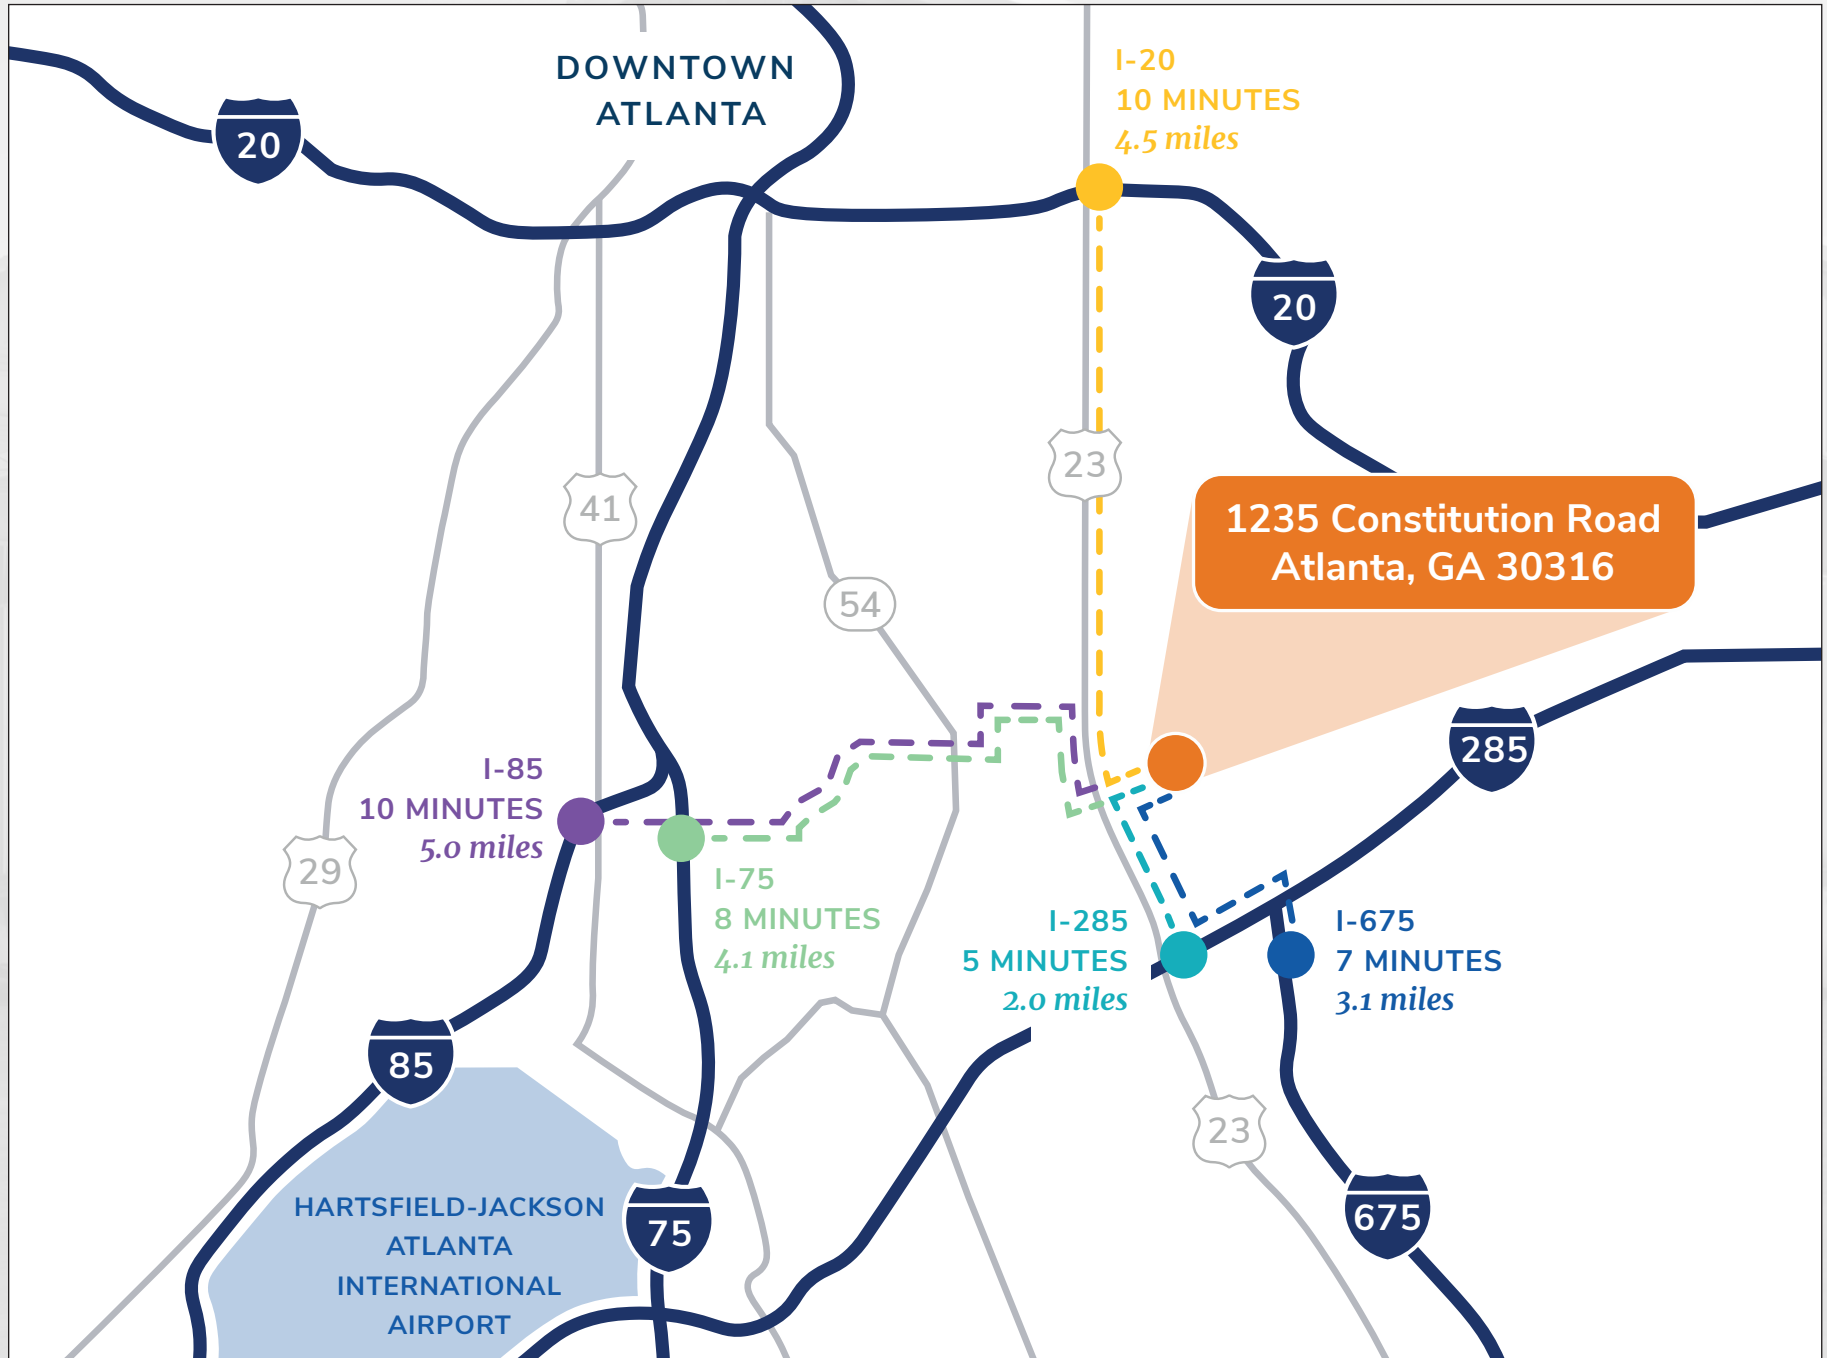

1235 Constitution Road

For Lease

INFILL TRUCK TERMINAL

South Atlanta

STREAM

Property Details

Total AC	9,232
Year Built	1964
Configuration	Cross-Dock
Loading	45 Dock High 1 Drive-in
Building Size	21,600 SF
Clear Height	14'
Security	Newly installed electric fencing and exterior lighting
Trailer Storage	123 Trailer Spaces
Paving	Mix of Asphalt and Concrete
Office	+/- 2,500 SF office space
Maintenance Facility	+/- 7,000 SF maintenance facility with 2 drive-in, drive-through bays
Zoning	Light Industrial

Site Plan

Unmatched Proximity

The property sits within a 10 minute drive time of every major interstate in Atlanta.

The Top 3PLs Call South Atlanta Home

BRAD BAYS, SIOR

Managing Director

brad.bays@streamrealty.com