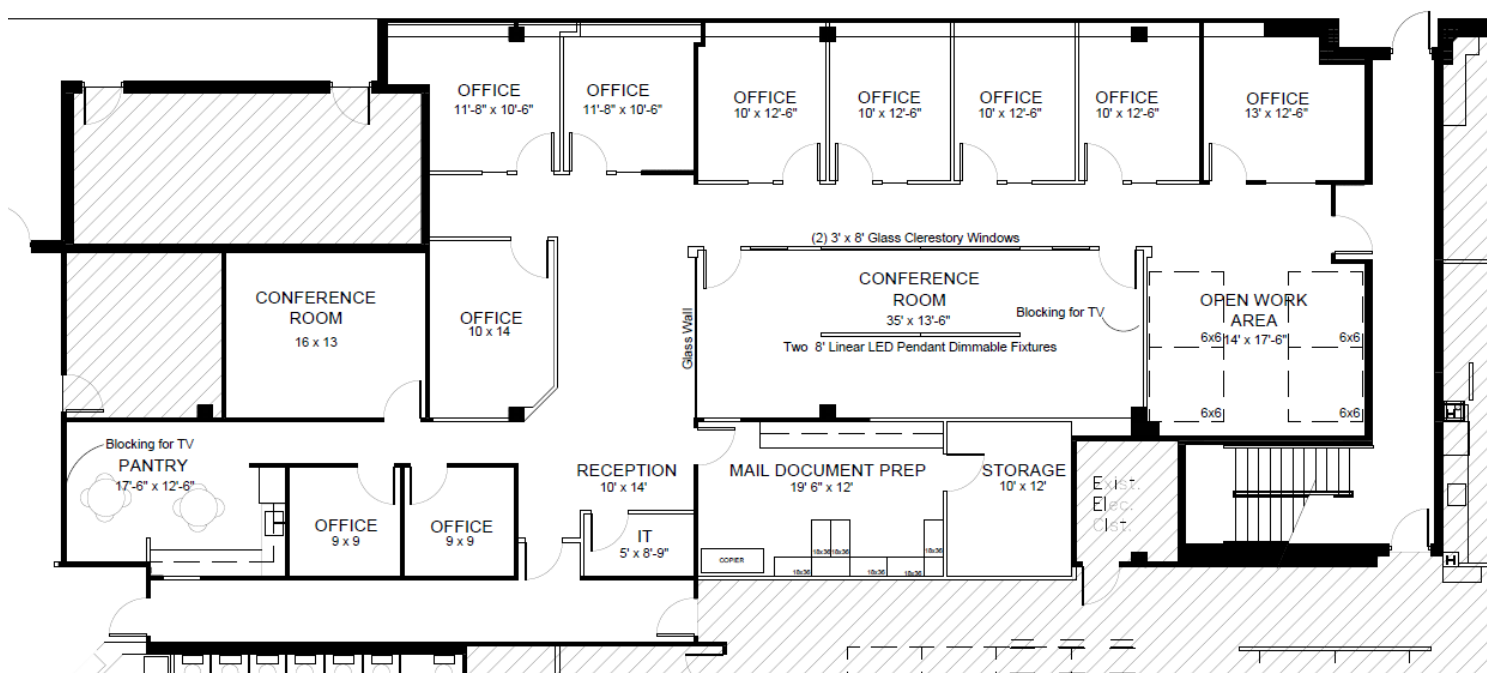

Doug Eliot
D 703 963 2062
doug.eliot@fortressrp.com

James Palmer
D 703 973 4069
james.palmer@fortressrp.com