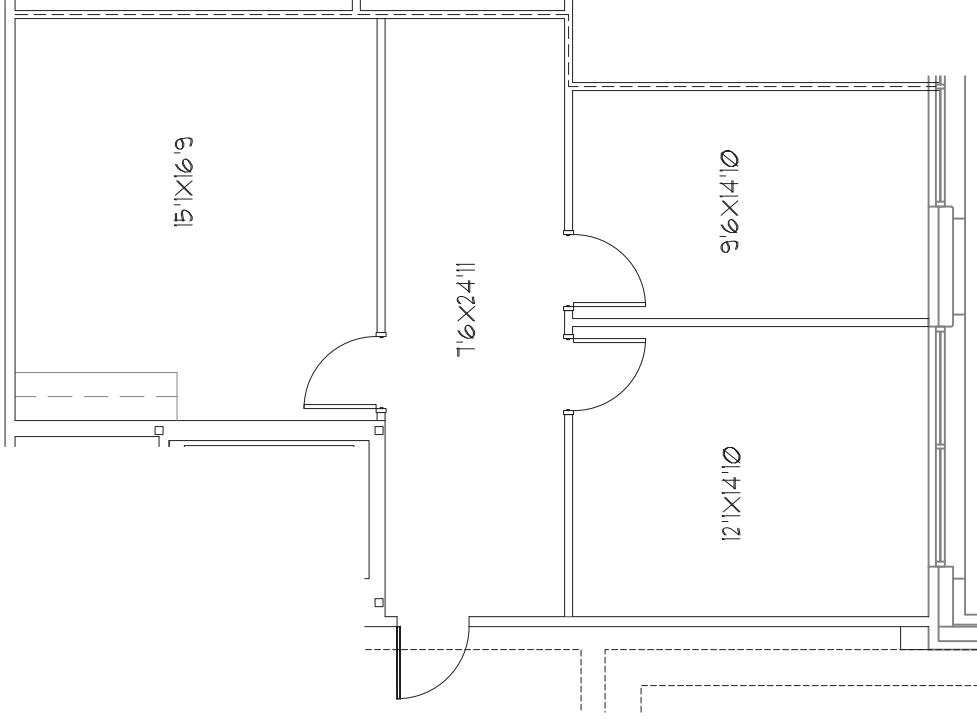

SUITE 110
18618 TUSCANY STONE
791 USF / 929 RSF

[DRAWING INFO.]
SCALE: 1/8" = 1'-0"
DATE: 08/21/2019
RUTH@THEJORDANGROUP-SA.COM