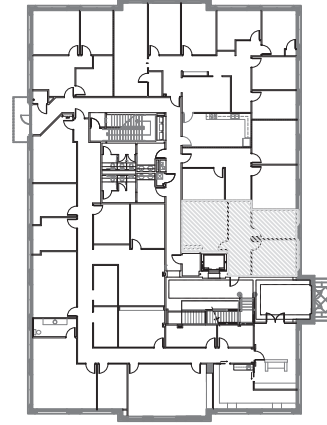

SUITE 110
18618 TUSCANY STONE
791 USF / 929 RSF

[DRAWING INFO.]
SCALE: 1/8" = 1'-0"
DATE: 08/21/2019
RUTH@THEJORDANGROUP-SA.COM