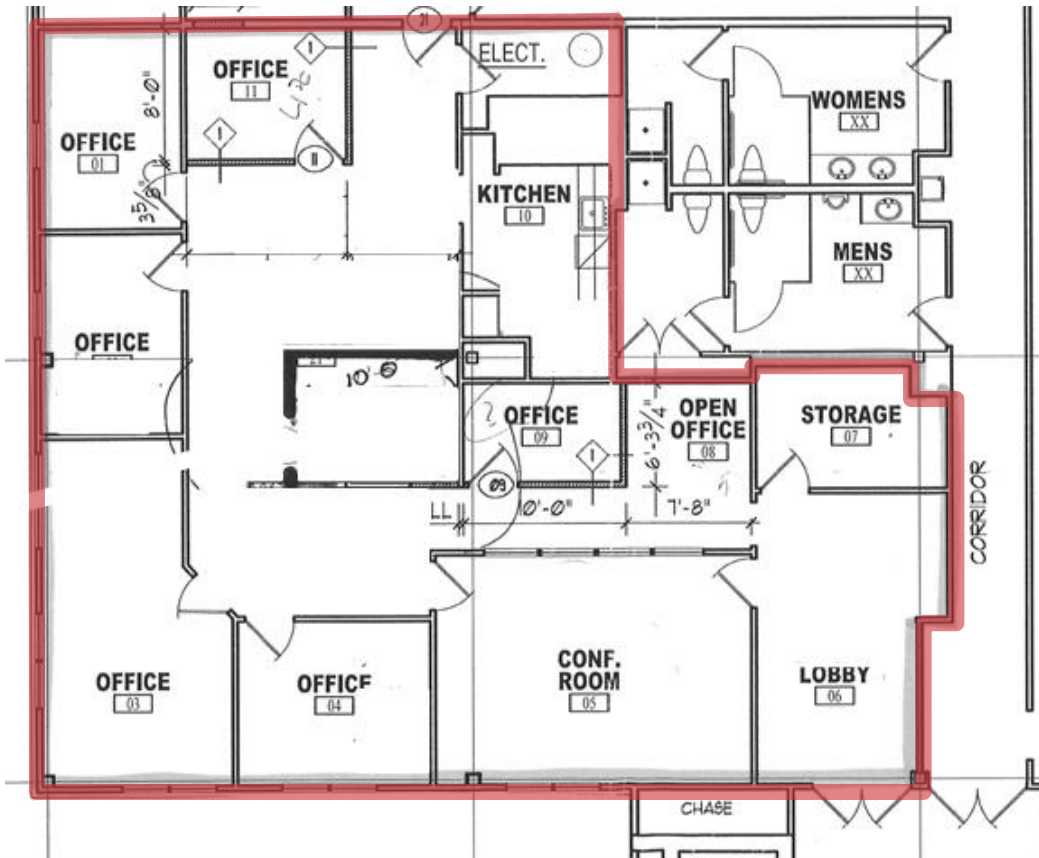

**For Lease**  
**2,475 SF Office Space**

**1 Washington Blvd**

Robbinsville, NJ 08691

**2<sup>nd</sup> Floor**

**Suite 5**  
**2,475 SF**

# 1 Washington Blvd

Robbinsville, NJ 08691

For Lease  
2,188 SF Office Space

2<sup>nd</sup> Floor

Suite 7  
2,188 SF