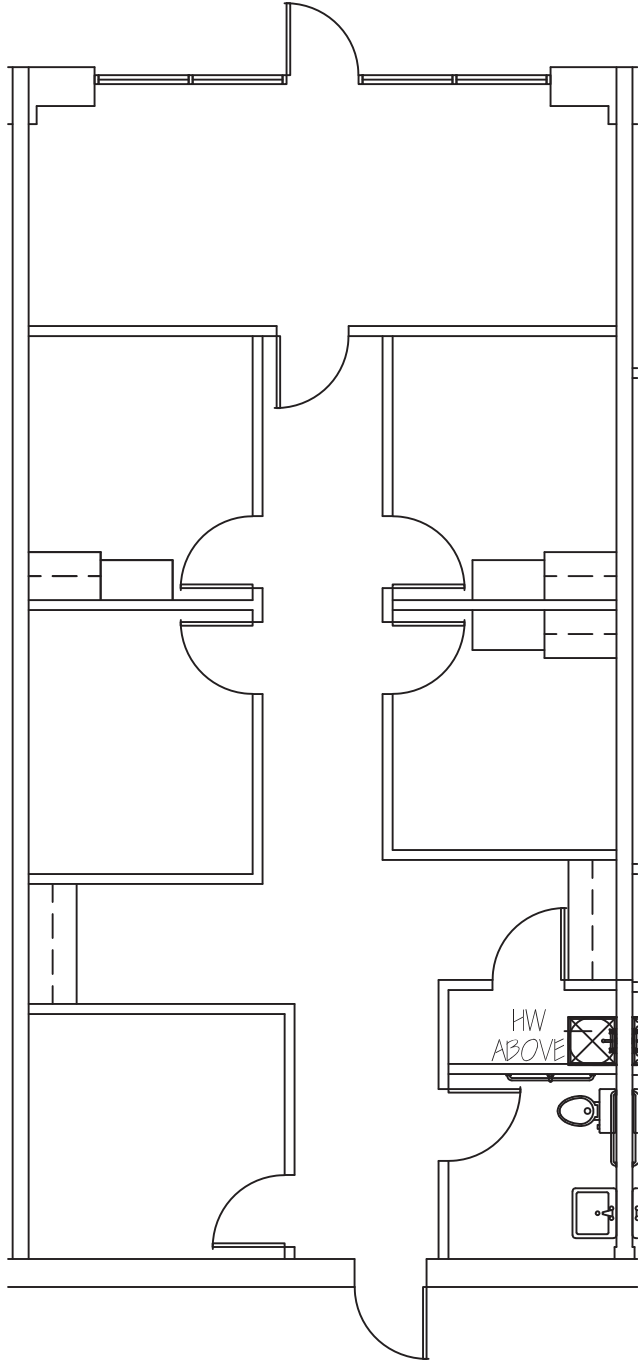

2990 SE 19TH
SUITE 6
MOORE, OKLAHOMA
1,270 sf

Scale: 1/8"=1'-0"