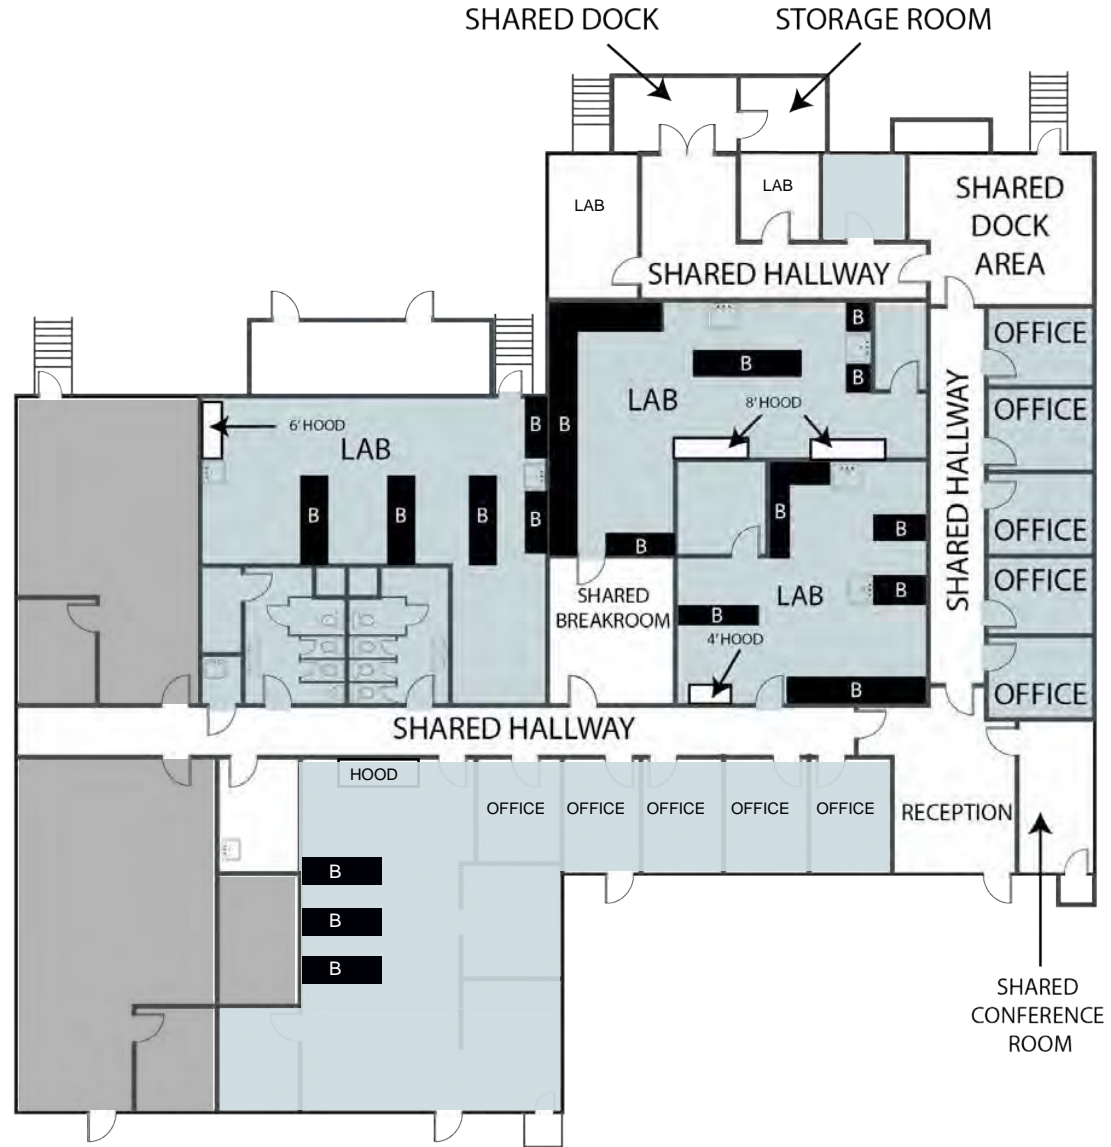

## AVAILABILITY

Suite 111 ± 1,045 SF up to 6,874 SF

# FLOOR PLAN

available space

bench

leased

2024 Best Quality of Life on the U.S. East Coast

2024 #3 Best Place to Live

2024 #7 Best Big Cities to Live in America

2024 One of the Best Cities for New Jobs