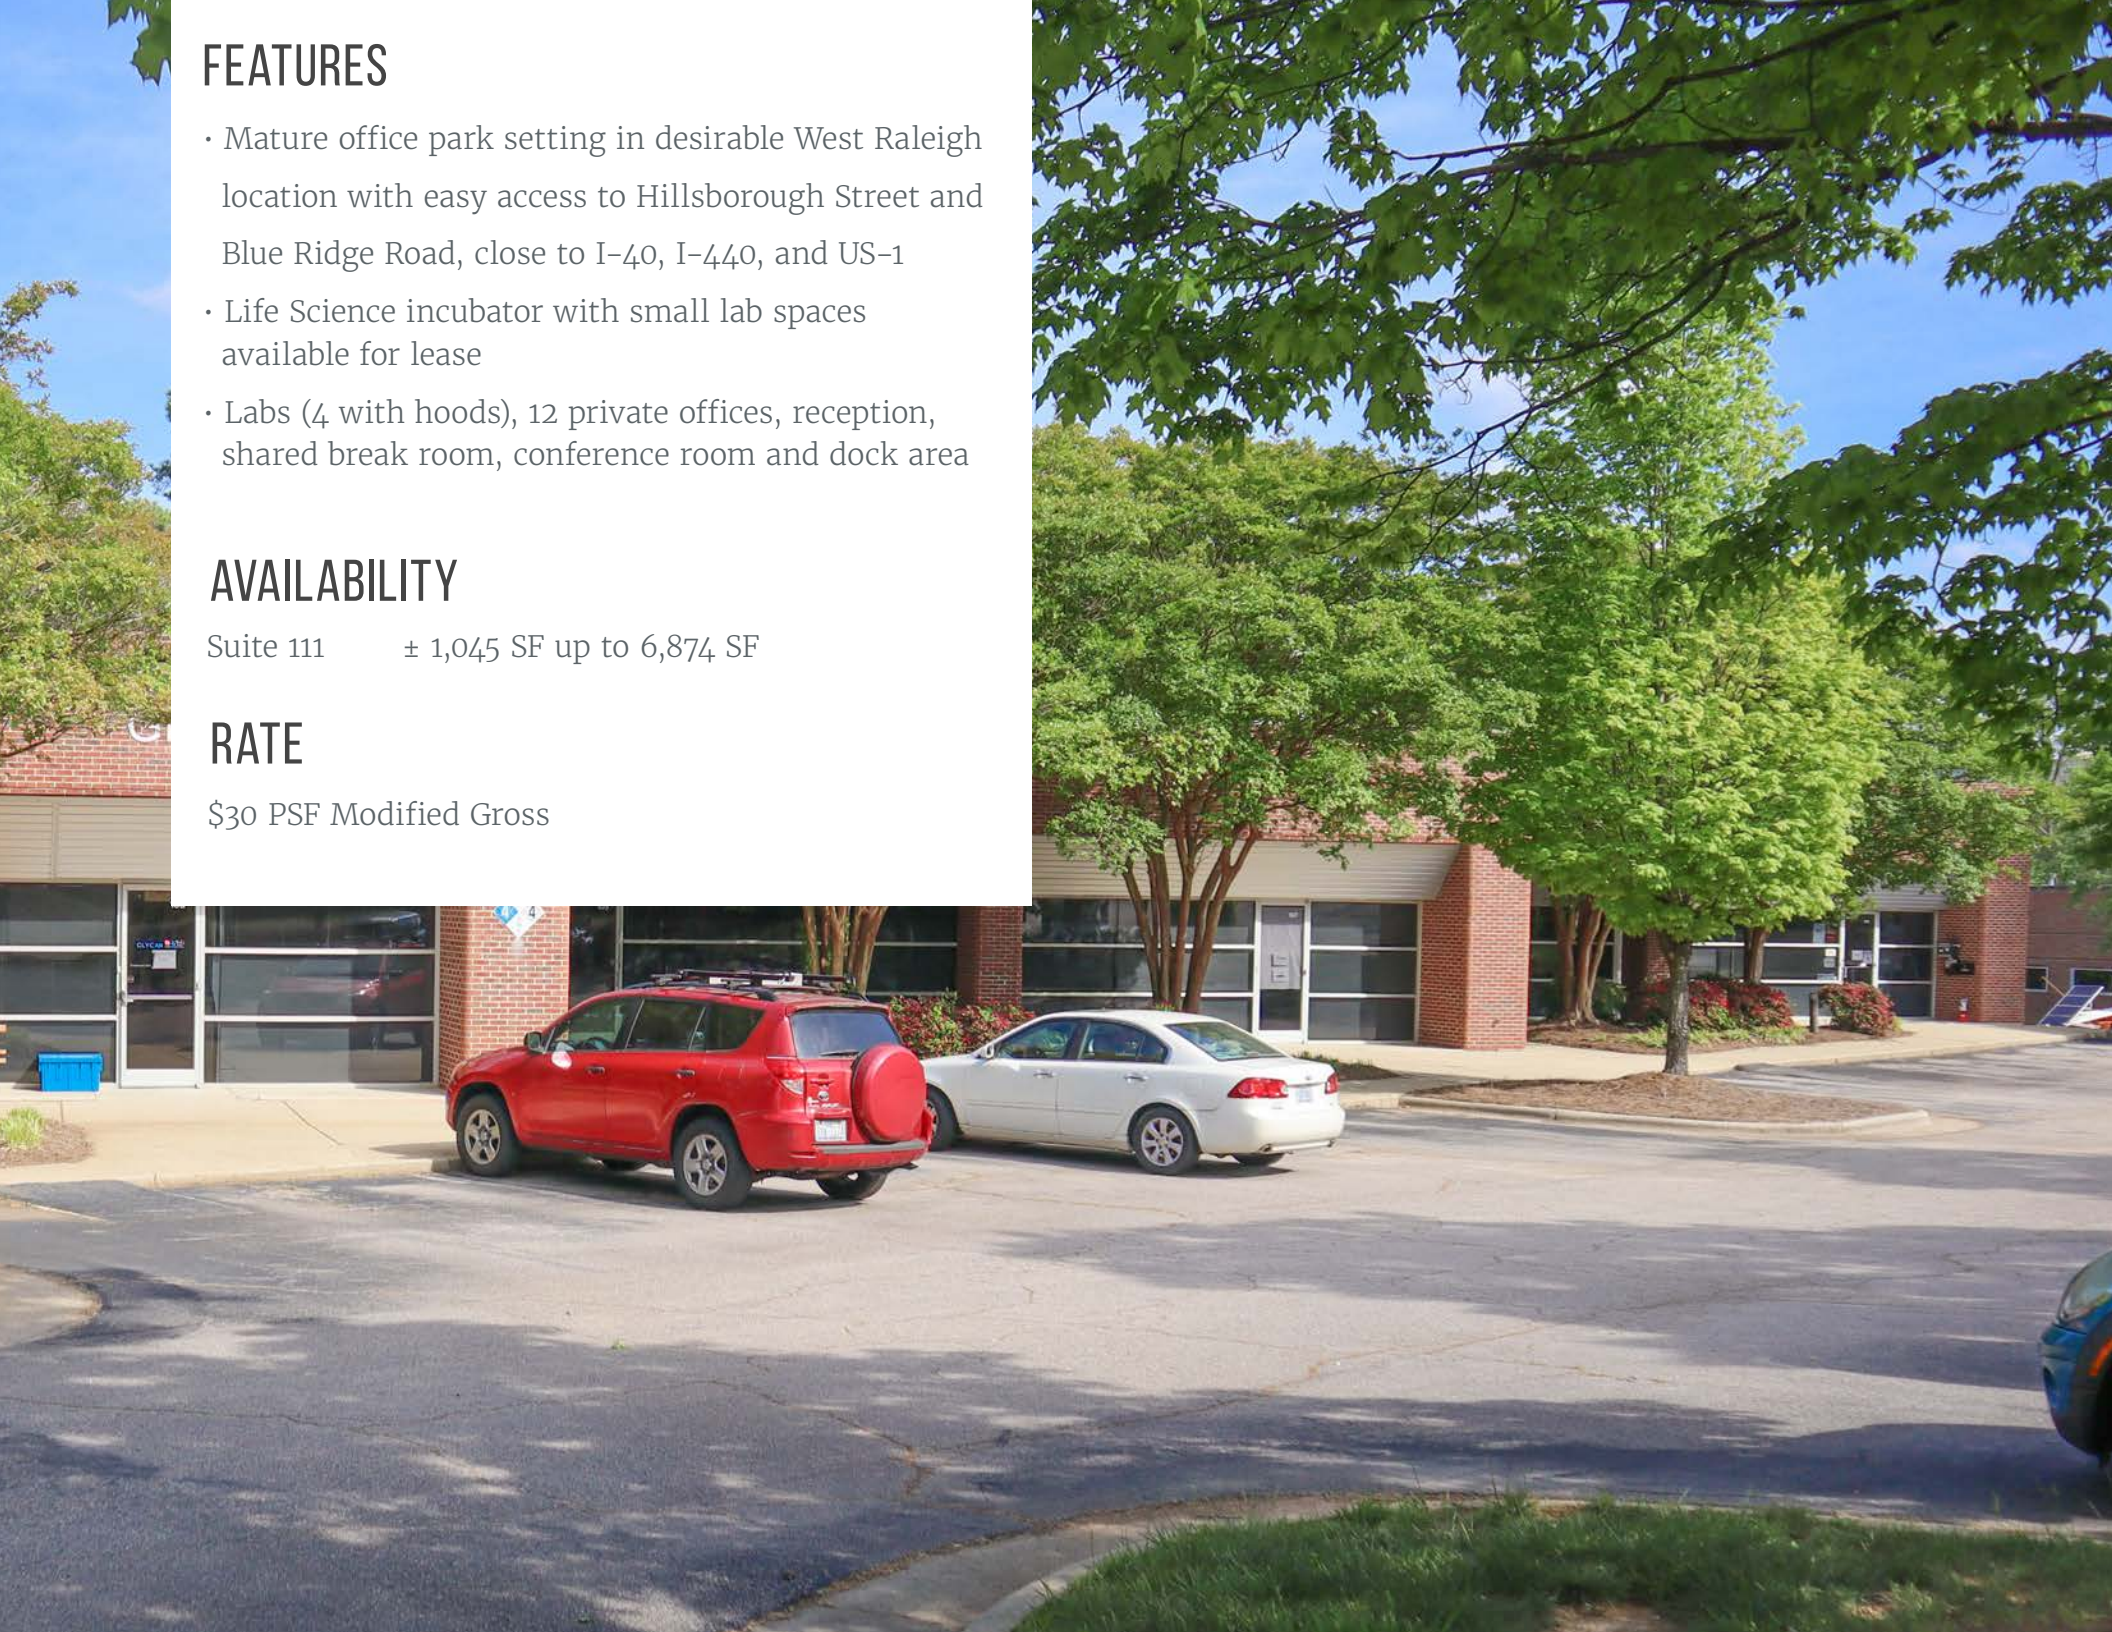

FEATURES

- Mature office park setting in desirable West Raleigh location with easy access to Hillsborough Street and Blue Ridge Road, close to I-40, I-440, and US-1
- Life Science incubator with small lab spaces available for lease
- Labs (4 with hoods), 12 private offices, reception, shared break room, conference room and dock area

AVAILABILITY

Suite 111 ± 1,045 SF up to 6,874 SF

RATE

$30 PSF Modified Gross