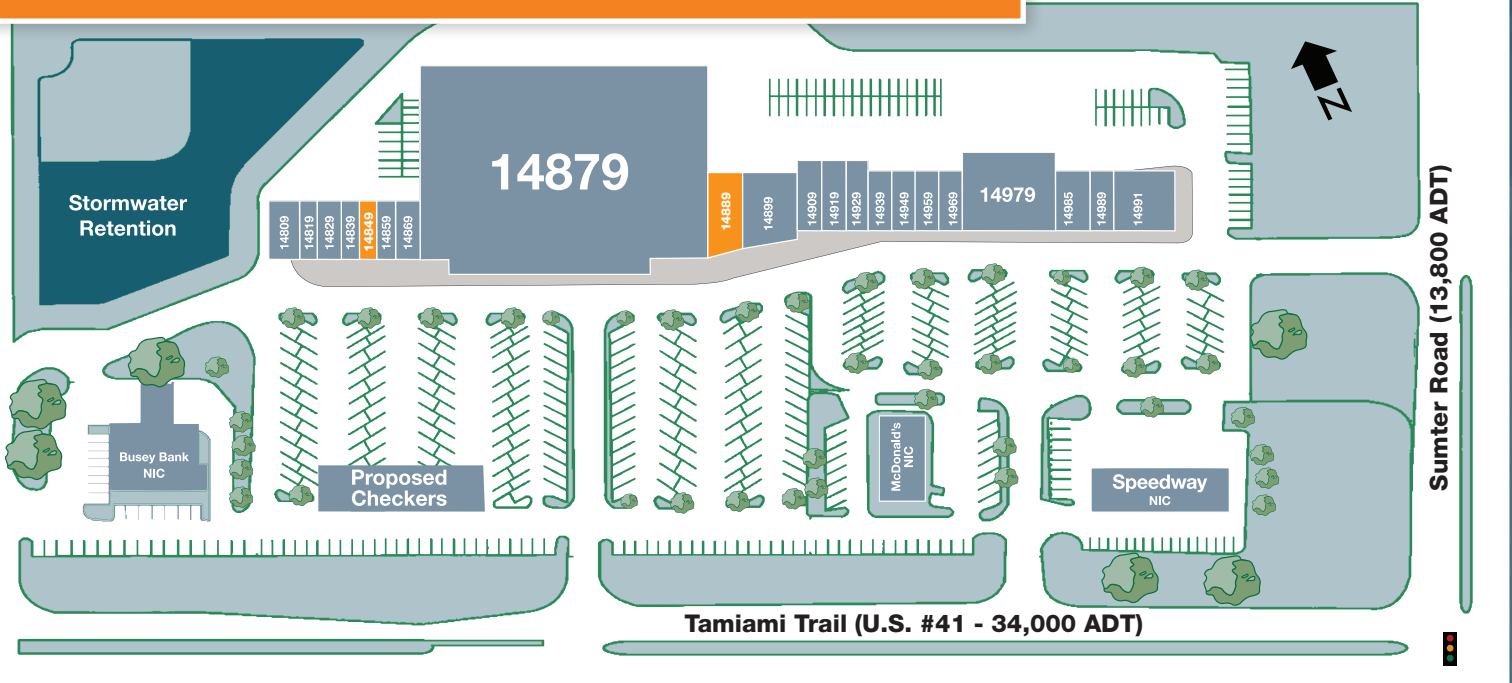

# SHOPPES OF NORTH PORT

14809 - 14999 TAMIAMI TRAIL, NORTH PORT, FL.

## PROPERTY INFORMATION

• **COORDINATES:** 27.039777 -82.220730

Demographics	5 Miles	10 Miles	15 Miles
Population	68,632	173,785	305,362
Households	28,798	77,421	144,172
Avg. HH Income	\$ 60,324	\$ 59,806	\$ 62,656
5 Year Growth	9.0%	9.9%	11.0%

• **TYPE**  
Retail Strip Center

• **TRAFFIC COUNTS**  
S. Tamiami Trail (US41) 34,000 ADT  
Sumter Road 13,800 ADT

# SHOPPES OF NORTH PORT • SITEPLAN

Number	Name	sq ft
14809	Euro Deli	1,500
14819	Nail Tips	900
14829	Hair Design	1,200
14839	Amber's Jewel Box	900
14849	Natural Healing	900
14859	MetroPCS	900
14869	North Port Tobacco	1,200
14879	Goodwill Manasota	48,890
14889	Vacant	1,793
14899	ACT Physical Therapy	2,500
14909	China Wokery	1,562
14919	Long Island Brothers New York Pizzeria	1,400
14929	H&R Block	1,400
14939	Cricket Wireless	1,200
14949	The Check Cashing Store	1,200
14959	Papa John's	1,200
14969	Escape Room	1,200
14979	Youfit Health Clubs	10,000
14985	Moitoso Dental	1,400
14989	Vacant	1,000
14991	Richard's Foodporium	2,400