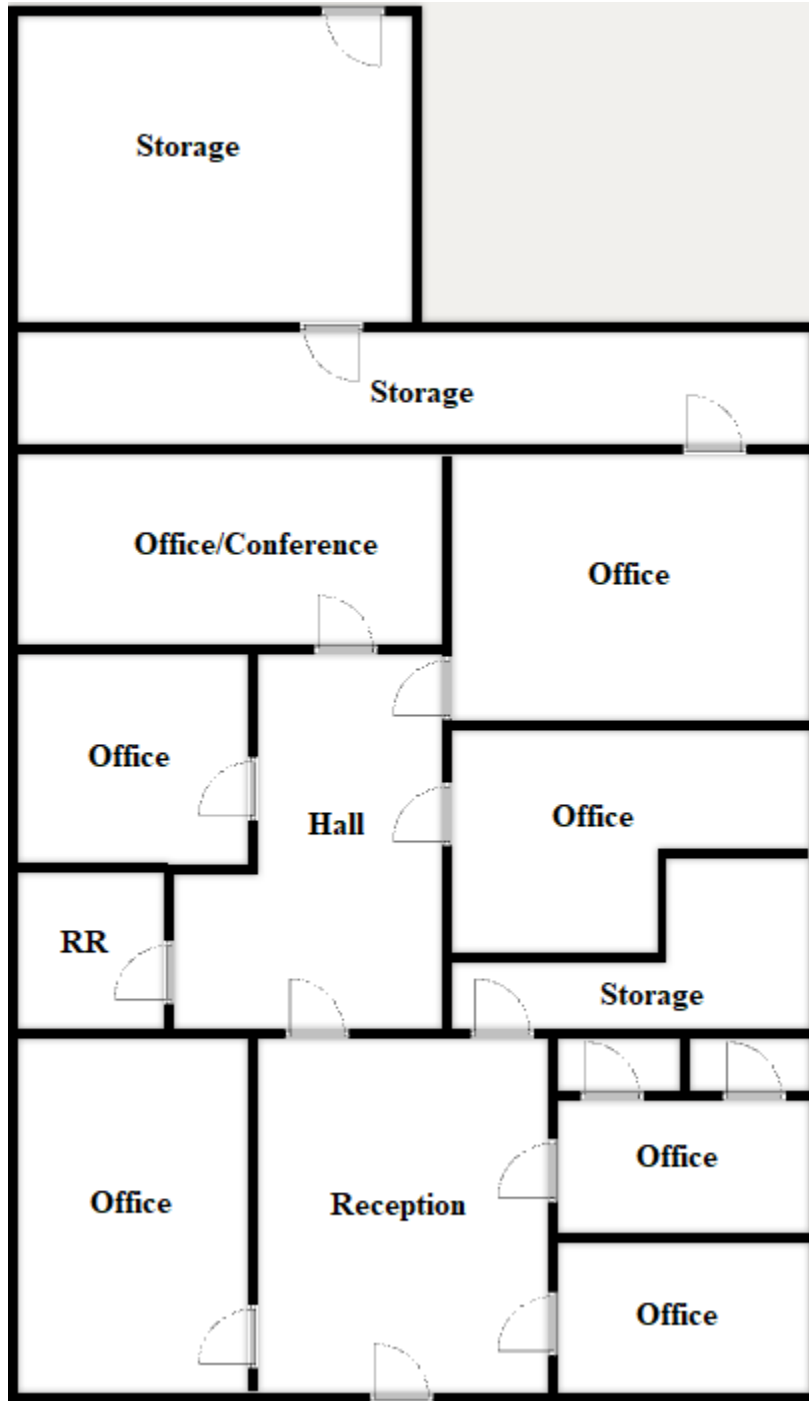

Floorplan

108 Radio Station Rd. Whiteville, NC

Appx 2,480 +/- SF

*** NOT TO SCALE***