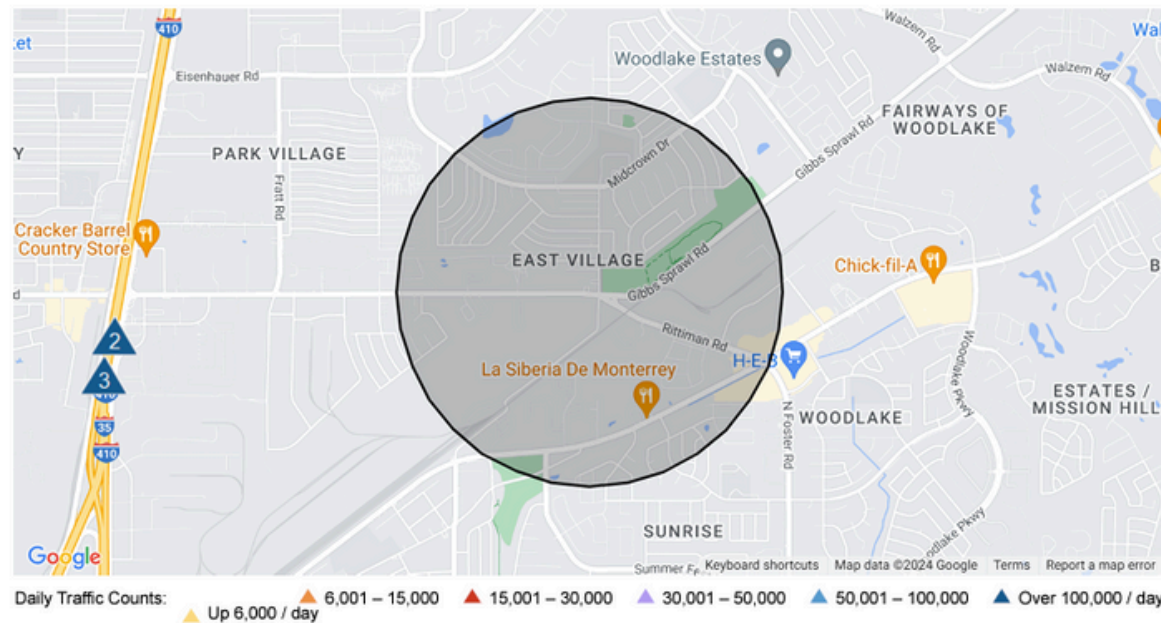

Bays: 6

Utilities: Available

Perfect site for business development or keep as current use. Situated in an active corridor with major surrounding businesses. Close proximity to major thoroughfares and Downtown San Antonio. Fenced on all four sides, gated entry.

PROPERTY

DETAIL & INFORMATION

Traffic Counts

1	2	3	4	5
192,899	187,554	184,706	146,598	128,628
2023 Est. daily traffic counts	2023 Est. daily traffic counts	2023 Est. daily traffic counts	2023 Est. daily traffic counts	2023 Est. daily traffic counts
Street: I-35 Cross: I-35 Access Rd Cross Dir: S Dist: 0.44 miles	Street: I-35 Cross: I-35 Access Rd Cross Dir: N Dist: 0.15 miles	Street: North Pan Am Expressway Cross: I-35 Access Rd Cross Dir: SE Dist: 0.06 miles	Street: I-410 Cross: Fratt Rd Cross Dir: - Dist: -	Street: I-410 Cross: Perrin Beitel Rd Cross Dir: W Dist: 0.24 miles

PROPERTY

DETAIL & INFORMATION

Daytime Population Density

This chart shows the number people who are present in an area during normal business hours, including workers, per square mile in an area, compared with other geographies. Daytime population is in contrast to the "resident" population present during evening and nighttime hours.