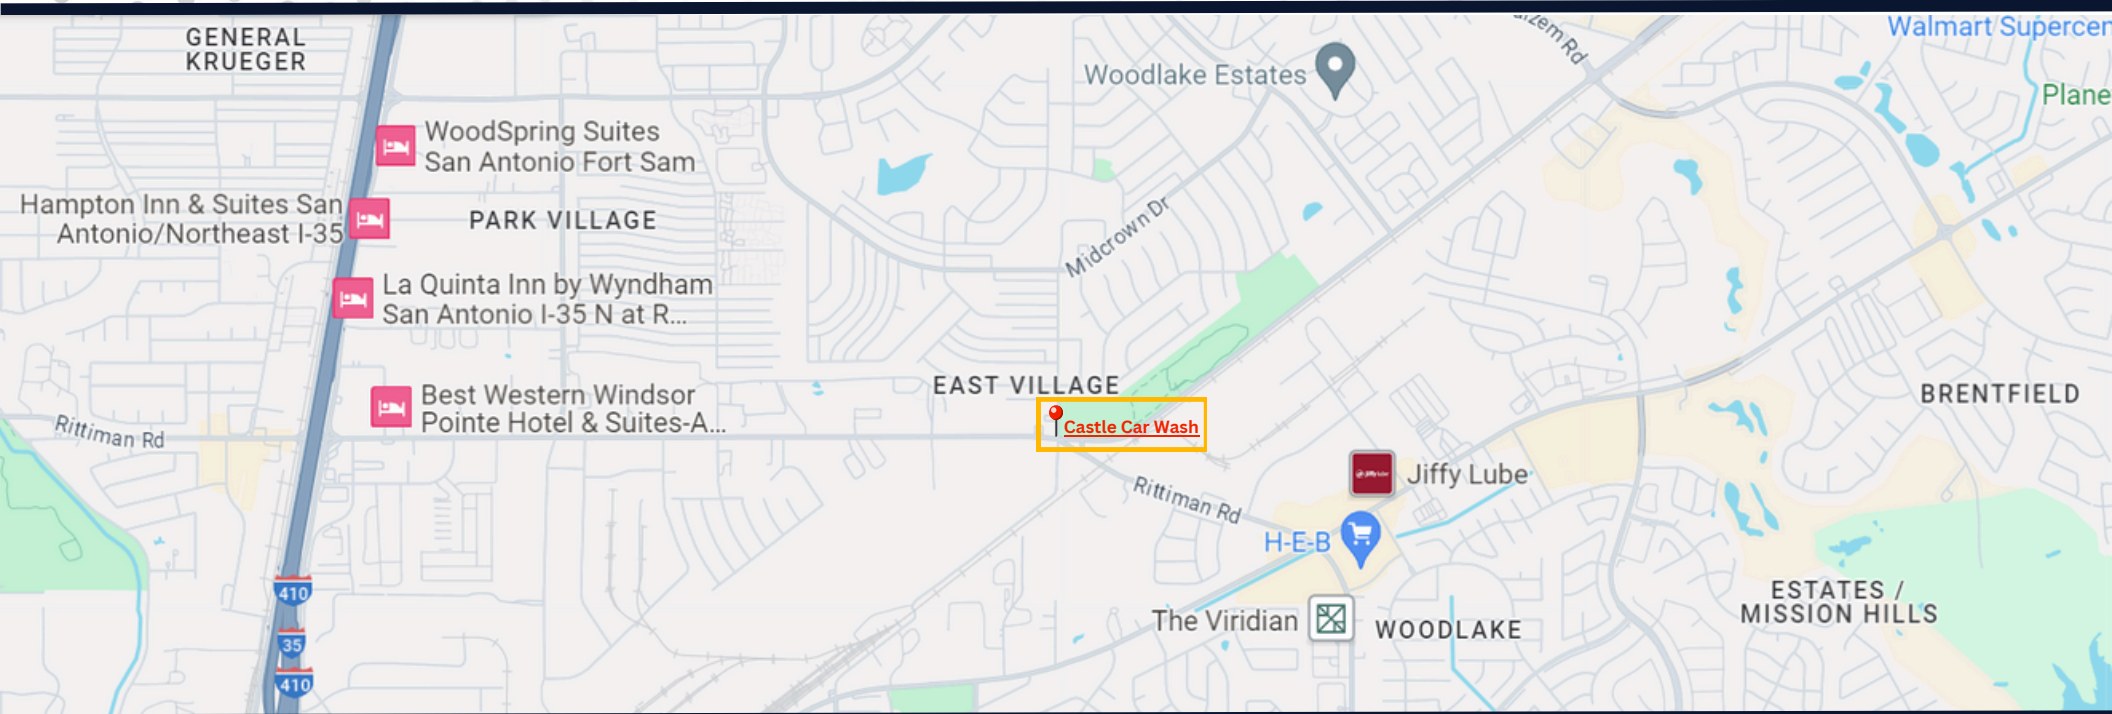

LOCATION

RITTIMAN & GIBBS SPRAWL

Mojgan JJ Panah

REALTOR®, ABR®, AHWD®, HHS
210.241.0681 | jjpanah.com
jj-panah@jbgoodwin.com