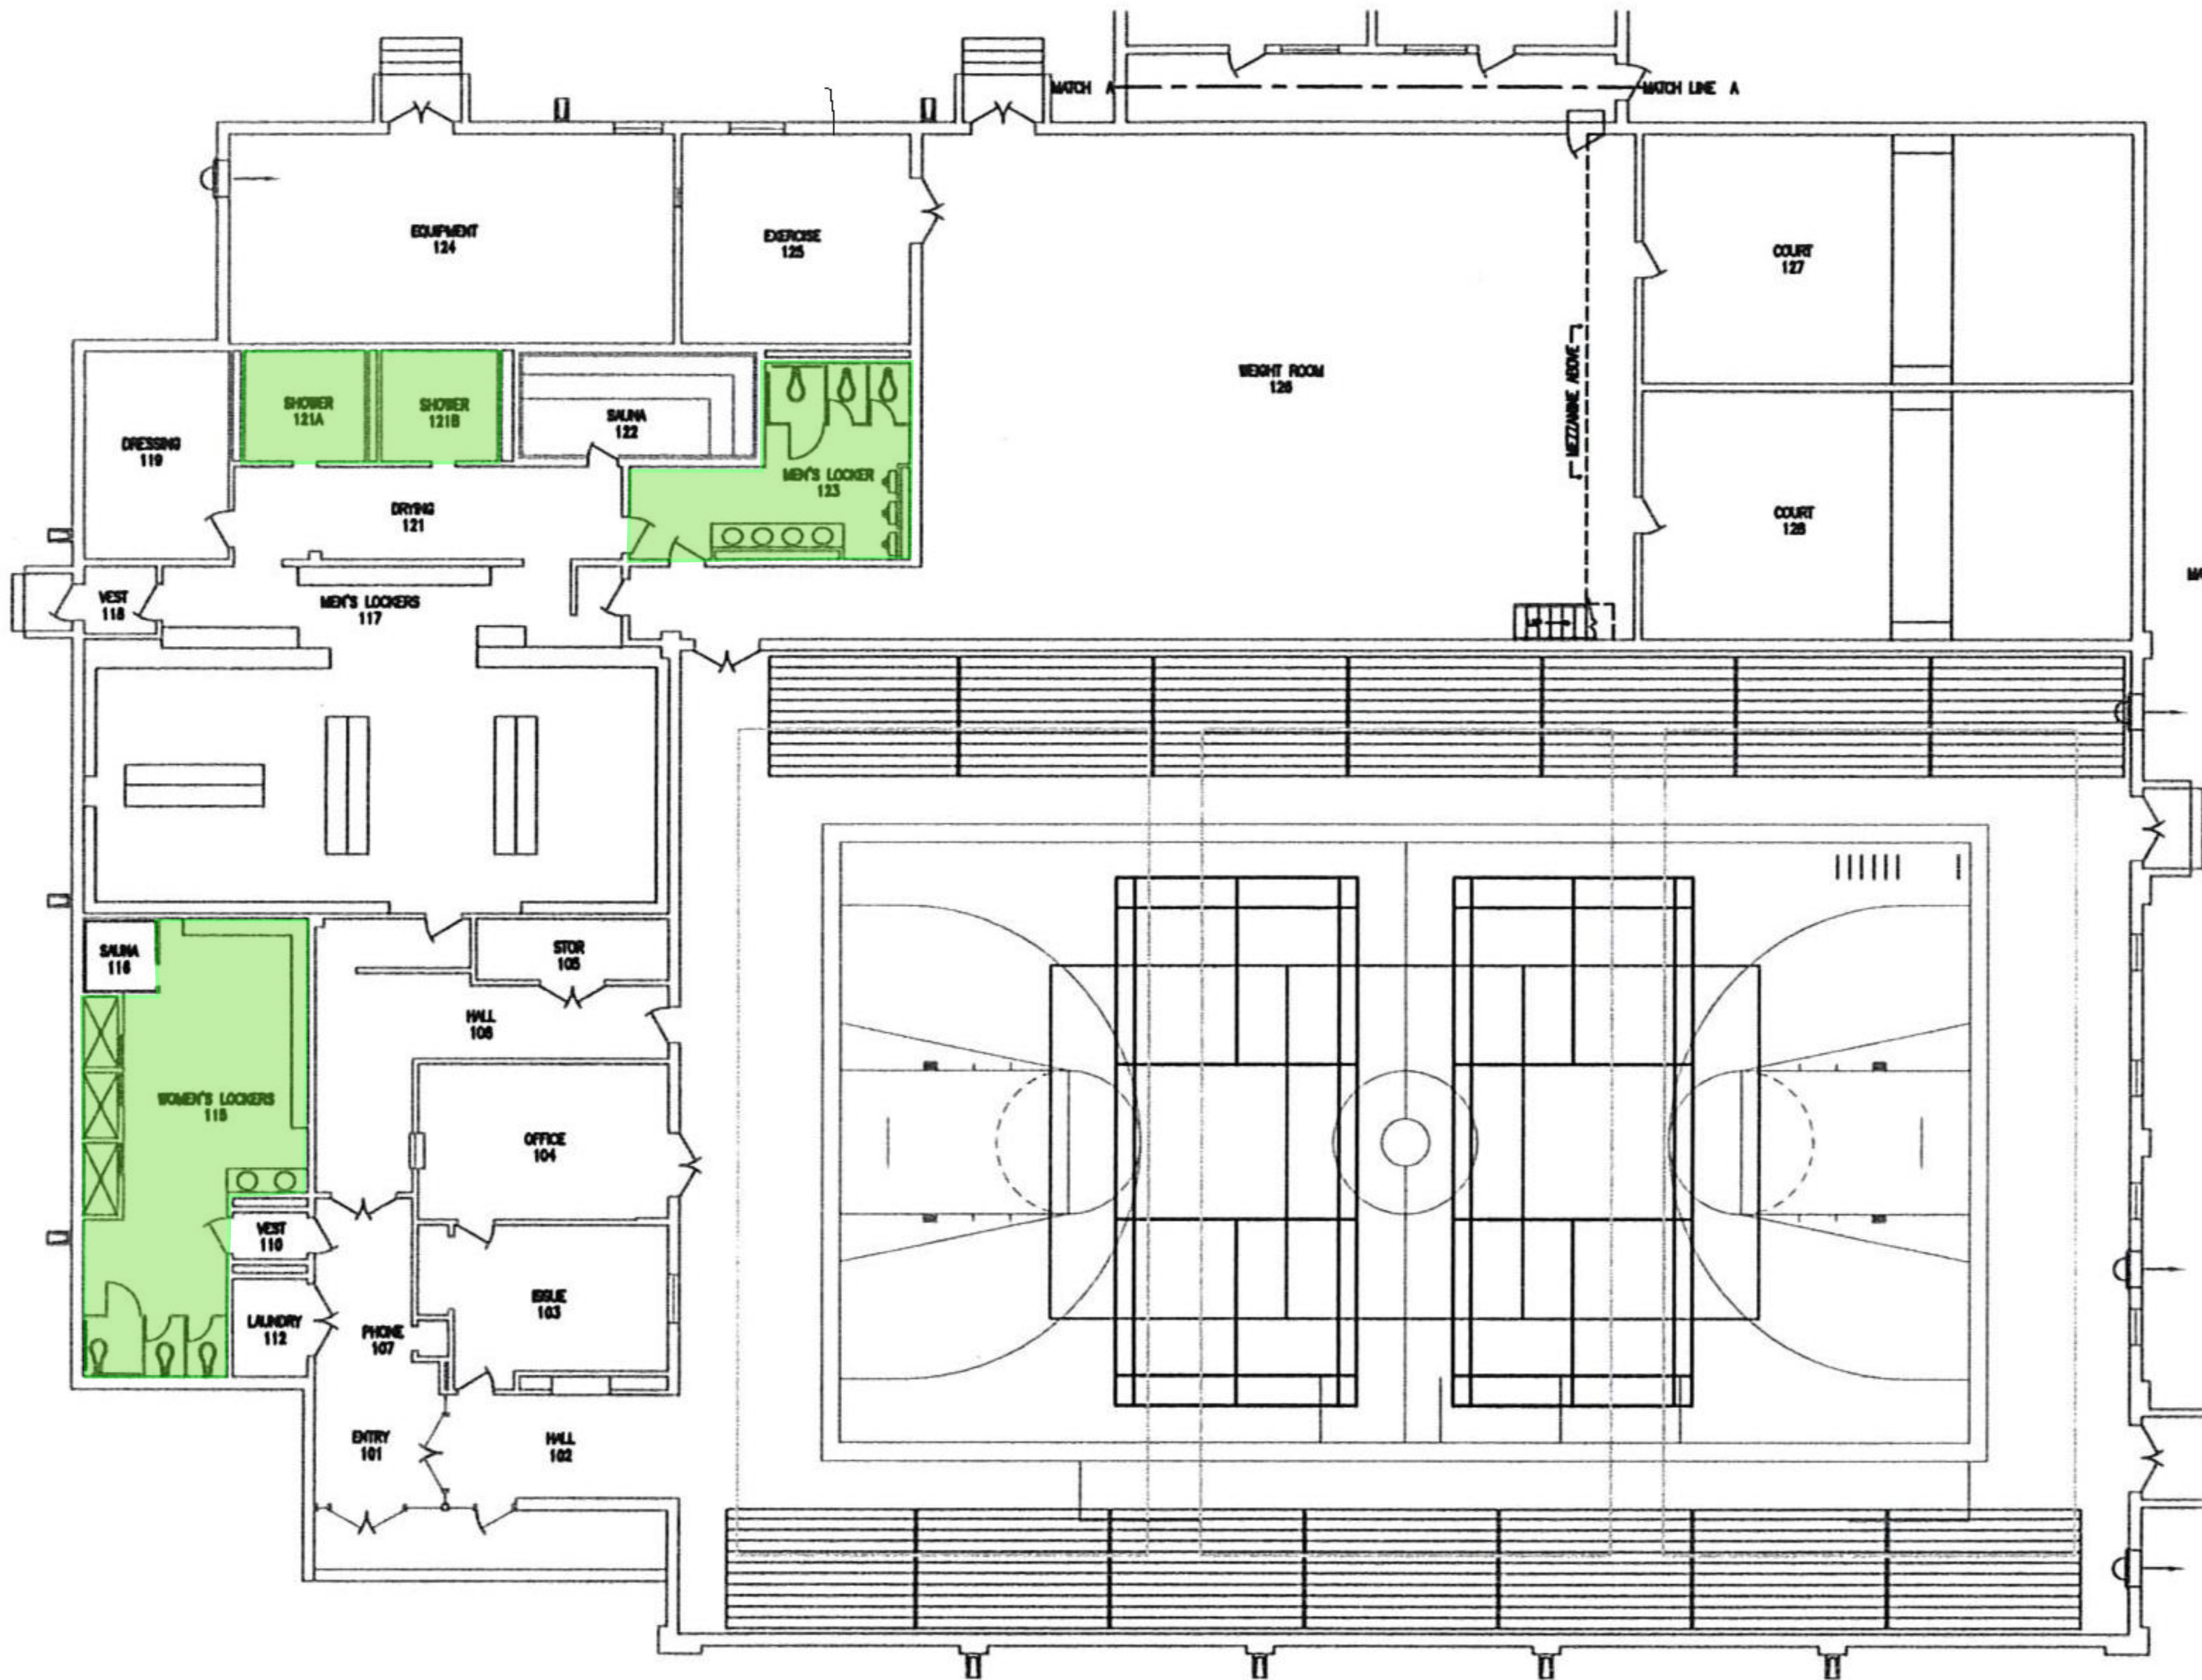

BUILDING 210
APPROXIMATELY 22,660 SF

GYM FLOOR
APPROXIMATELY 12,000 SF