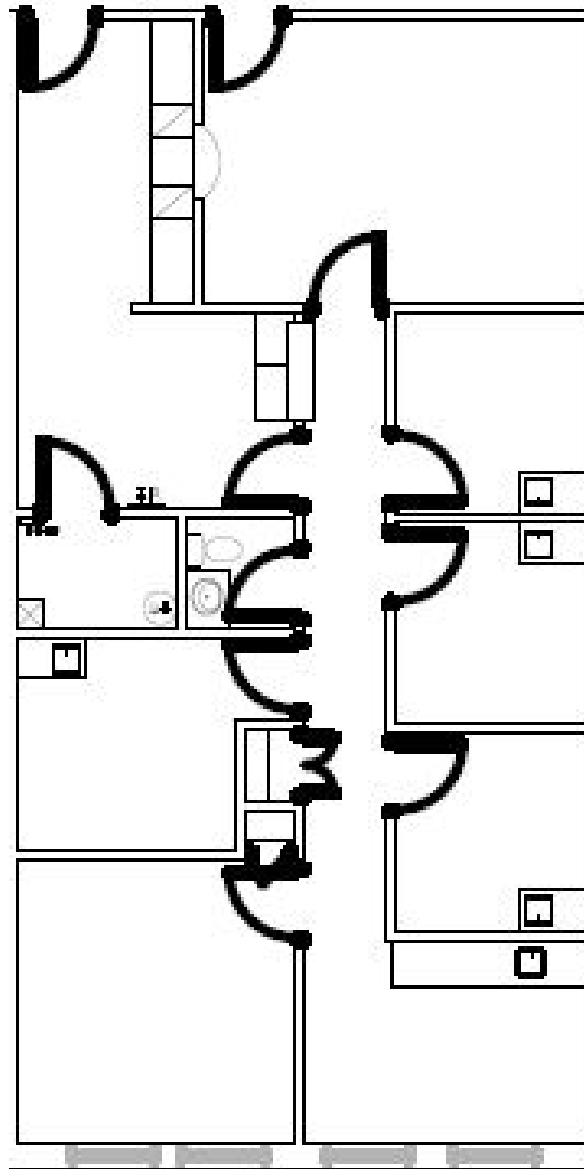

TOEPPERWEIN MEDICAL CENTER

Level 2

Available
Suite 207
1,505 RSF