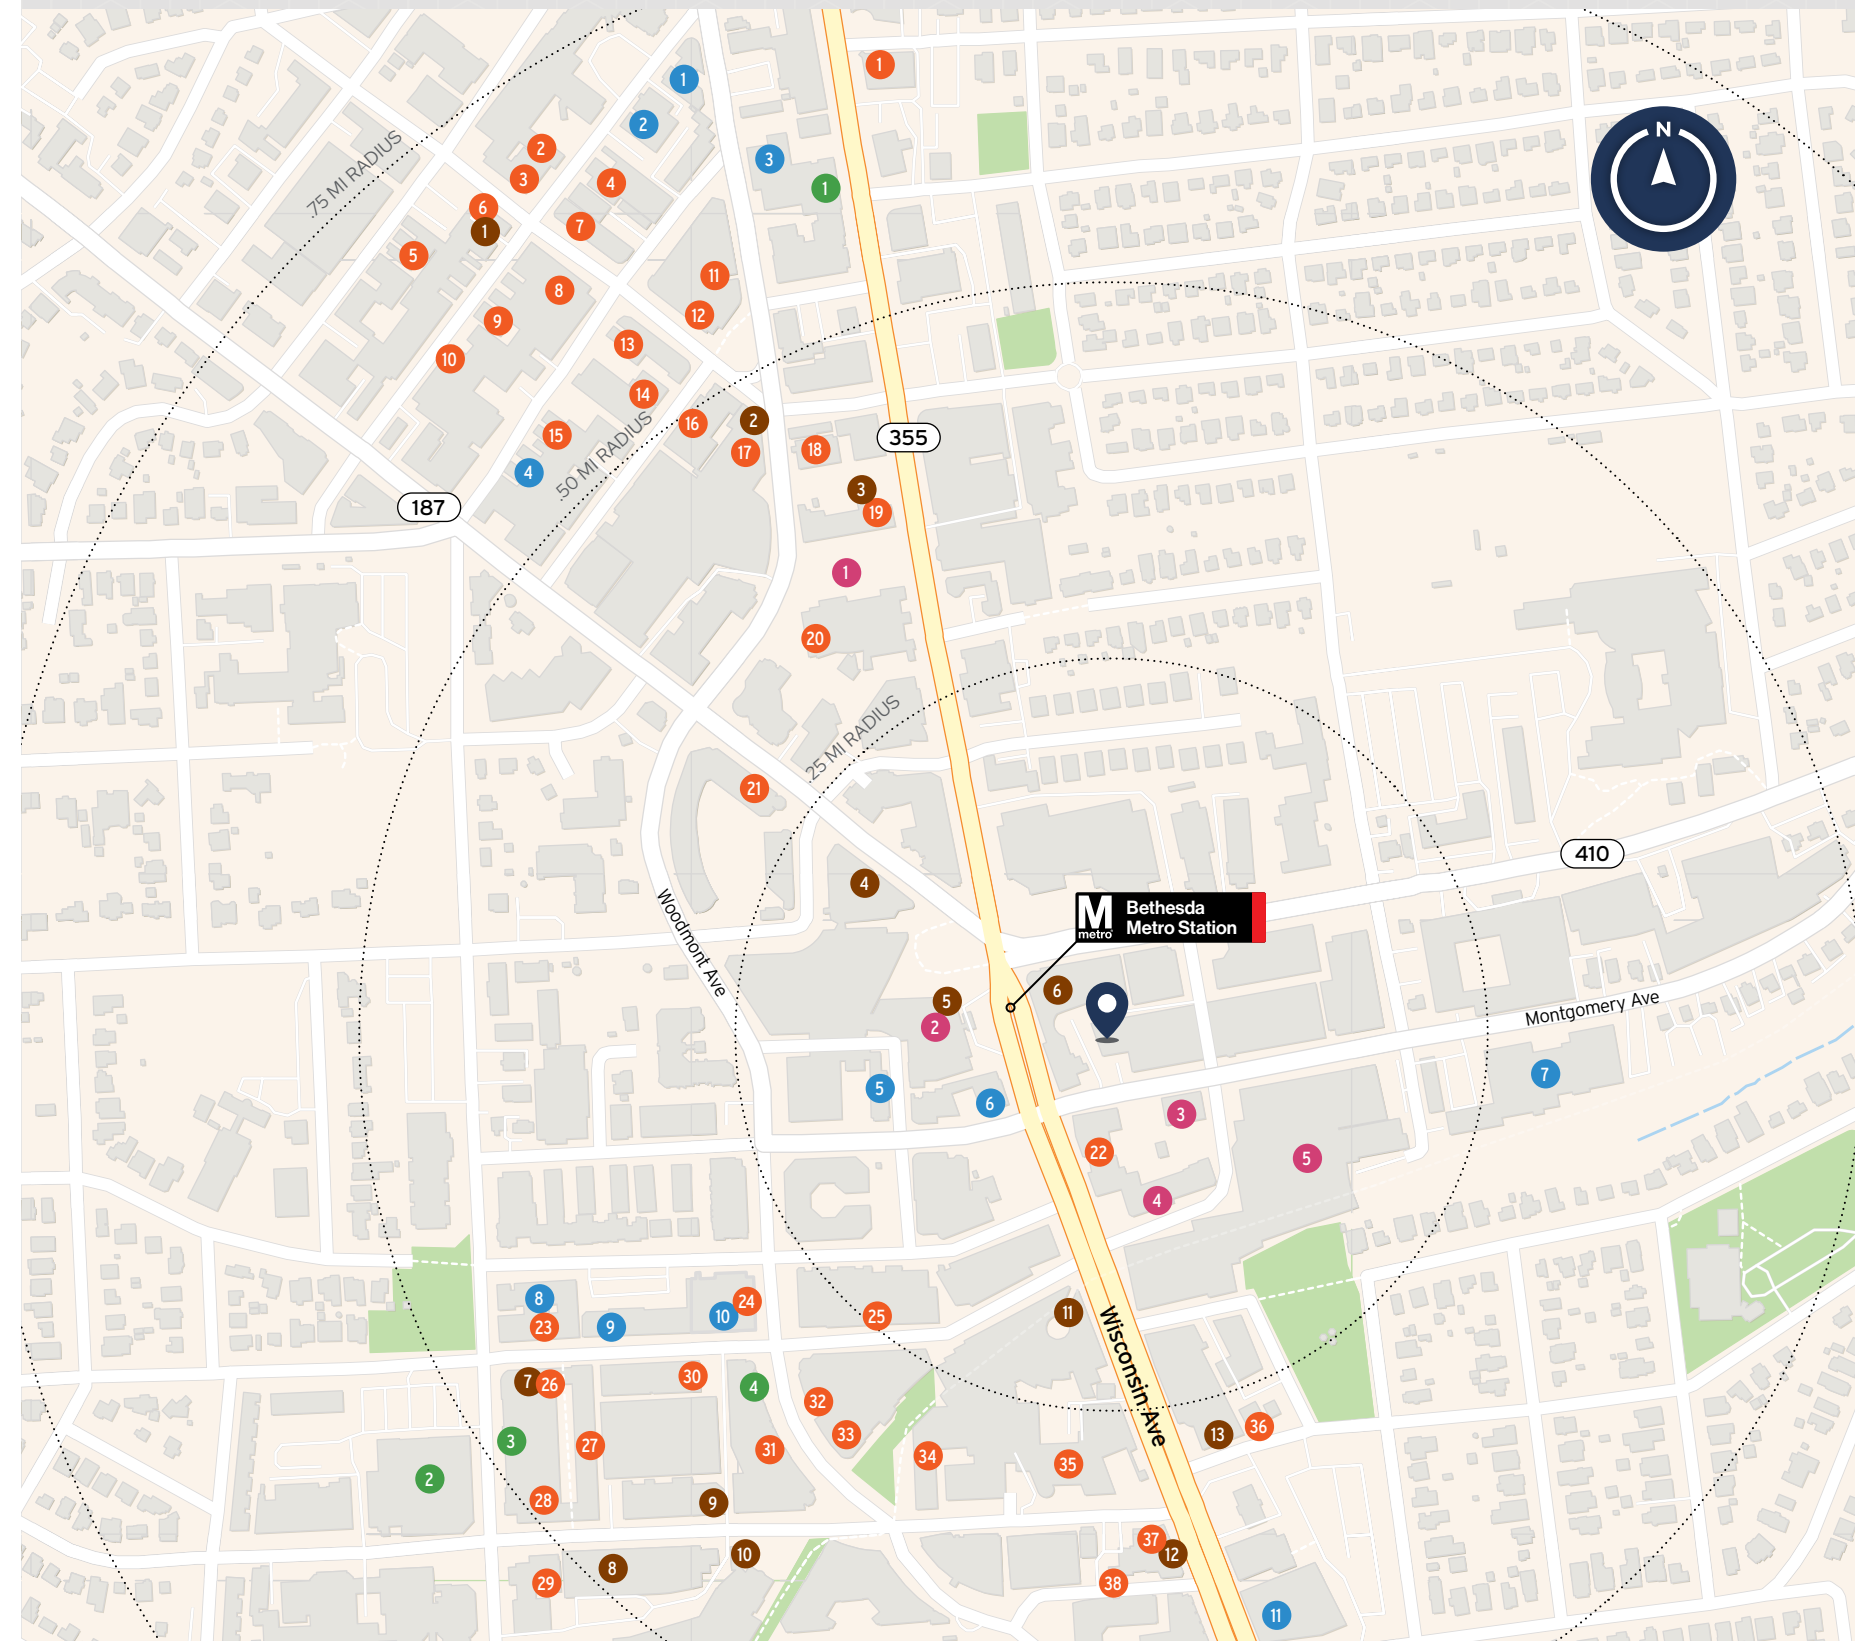

Cafe/Bakery

1. Dunkin'
2. Starbucks
3. La Colombe Coffee Roasters
4. Dunkin'
5. Starbucks
6. Ceremony Coffee Bethesda Crescent
7. maman
8. Georgetown Cupcake
9. Quartermaine Coffee Roaster
10. Laduree
11. Tatte Bakery & Cafe
12. Starbucks
13. Panera Bread

Hospitality

1. Marriott Bethesda Downtown at Marriott HQ
2. Hyatt Regency Bethesda
3. AC Hotel by Marriott Bethesda Downtown
4. Residence Inn by Marriott Bethesda Downtown
5. Hilton Garden Inn Washington DC/Bethesda

Grocery Store

1. Trader Joe's
2. Giant Food
3. Bridge Market
4. Foxtrot

Fitness/Gym

1. Urban Boxing Bethesda
2. Crossfit Bethesda
3. Orangetheory Fitness
4. Bethesda Boxing & Kickboxing Academy
5. FitnessWise
6. Ultimate Performance Personal Trainers Bethesda
7. Onelife Fitness Bethesda
8. Training Ground
9. Pure Barre
10. Equinox Bethesda
11. [solidcore]